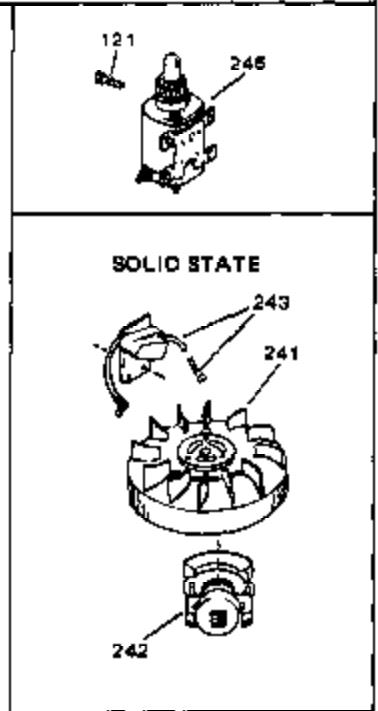

Engine Parts List #2

Ref #	Part Number	Qty	Description
71	33876	0	Gasket, Stator
77	27656	0	Washer, Flat
95	650489	0	Screw
95	650516	0	Screw
107	28277	0	Washer, Flat
121	30063	0	Screw
121	30688	0	Screw, Hex hd. Sems, 1/4-20 x 1/2
176A	31568	0	Tube, Oil filler
180	30139	0	"O" Ring
181	26073	0	Washer, Connecting rod bolt
209	33018	0	Harness, Adapter
237	30547A	0	Contact Assy., Breaker
238	30548B	0	Condenser
244	610694A	0	Magneto, Tecumseh (w/ring gear for 110 Volt
246	29965	0	Motor, Starter (12 Volt)
246	32468A	0	Motor, Starter (12 Volt)
246	32468B	0	Motor, Starter (12 Volt)
246	33606	0	Motor, Starter (12 Volt)
247	32386	0	Starter Motor Kit (110-120 Volt)
247	32901	0	Starter Motor Kit (110-120 Volt)
247	33328	0	Starter Motor Kit (110-120 Volt)
247	33328A	0	Starter Motor Kit (110-120 Volt)
247	33328B	0	Starter Motor Kit (110-120 Volt)
247	33328C	0	Starter Motor Kit (110-120 Volt)
247	33518	0	Starter Motor Kit (110-120 Volt)
247	33518A	0	Starter Motor Kit (110-120 Volt)
247	33518B	0	Starter Motor Kit (110-120 Volt)
247	33518B	0	Starter Motor Kit (110-120 Volt)
248	30811A	0	Flywheel
248	611042	0	Flywheel (Std. Point) (V70 type letter D)
248	611085	0	Flywheel (Solid state ignition)