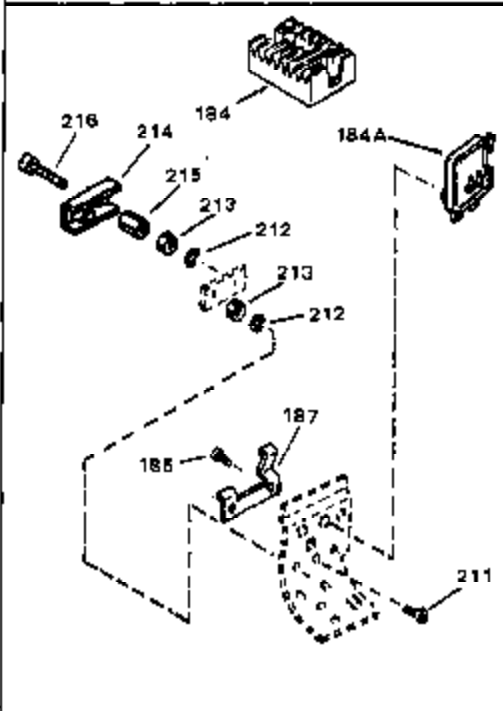

Engine Parts List #2

Ref #	Part Number	Qty	Description
71	33876	0	Gasket, Stator
77	27656	0	Washer, Flat
95	650489	0	Screw
95	650516	0	Screw
107	28277	0	Washer, Flat
121	30063	0	Screw
121	30688	0	Screw, Hex hd. Sems, 1/4-20 x 1/2
176A	31568	0	Tube, Oil filler
180	30139	0	"O" Ring
181	26073	0	Washer, Connecting rod bolt
209	33018	0	Harness, Adapter
237	30547A	0	Contact Assy., Breaker
238	30548B	0	Condenser
244	610694A	0	Magneto, Tecumseh (w/ring gear for 110 Volt
246	29965	0	Motor, Starter (12 Volt)
246	32468A	0	Motor, Starter (12 Volt)
246	32468B	0	Motor, Starter (12 Volt)
246	33606	0	Motor, Starter (12 Volt)
247	32386	0	Starter Motor Kit (110-120 Volt)
247	32901	0	Starter Motor Kit (110-120 Volt)
247	33328	0	Starter Motor Kit (110-120 Volt)
247	33328A	0	Starter Motor Kit (110-120 Volt)
247	33328B	0	Starter Motor Kit (110-120 Volt)
247	33328C	0	Starter Motor Kit (110-120 Volt)
247	33518	0	Starter Motor Kit (110-120 Volt)
247	33518A	0	Starter Motor Kit (110-120 Volt)
247	33518B	0	Starter Motor Kit (110-120 Volt)
247	33518B	0	Starter Motor Kit (110-120 Volt)
248	30811A	0	Flywheel
248	611042	0	Flywheel (Std. Point) (V70 type letter D)
248	611085	0	Flywheel (Solid state ignition)