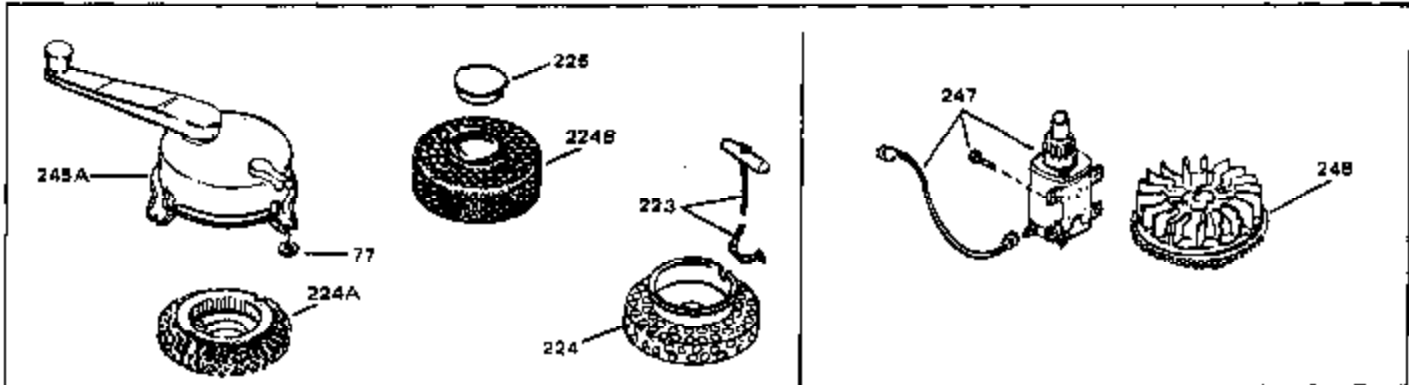

Engine Parts List #2

Ref #	Part Number	Qty	Description
71	33876	0	Gasket, Stator
77	27656	0	Washer, Flat
95	650489	0	Screw
95	650516	0	Screw
107	28277	0	Washer, Flat
121	30063	0	Screw
121	30688	0	Screw, Hex hd. Sems, 1/4-20 x 1/2
176A	31568	0	Tube, Oil filler
180	30139	0	"O" Ring
181	26073	0	Washer, Connecting rod bolt
209	33018	0	Harness, Adapter
237	30547A	0	Contact Assy., Breaker
238	30548B	0	Condenser
244	610694A	0	Magneto, Tecumseh (w/ring gear for 110 Volt
246	29965	0	Motor, Starter (12 Volt)
246	32468A	0	Motor, Starter (12 Volt)
246	32468B	0	Motor, Starter (12 Volt)
246	33606	0	Motor, Starter (12 Volt)
247	32386	0	Starter Motor Kit (110-120 Volt)
247	32901	0	Starter Motor Kit (110-120 Volt)
247	33328	0	Starter Motor Kit (110-120 Volt)
247	33328A	0	Starter Motor Kit (110-120 Volt)
247	33328B	0	Starter Motor Kit (110-120 Volt)
247	33328C	0	Starter Motor Kit (110-120 Volt)
247	33518	0	Starter Motor Kit (110-120 Volt)
247	33518A	0	Starter Motor Kit (110-120 Volt)
247	33518B	0	Starter Motor Kit (110-120 Volt)
247	33518B	0	Starter Motor Kit (110-120 Volt)
248	30811A	0	Flywheel
248	611042	0	Flywheel (Std. Point) (V70 type letter D)
248	611085	0	Flywheel (Solid state ignition)