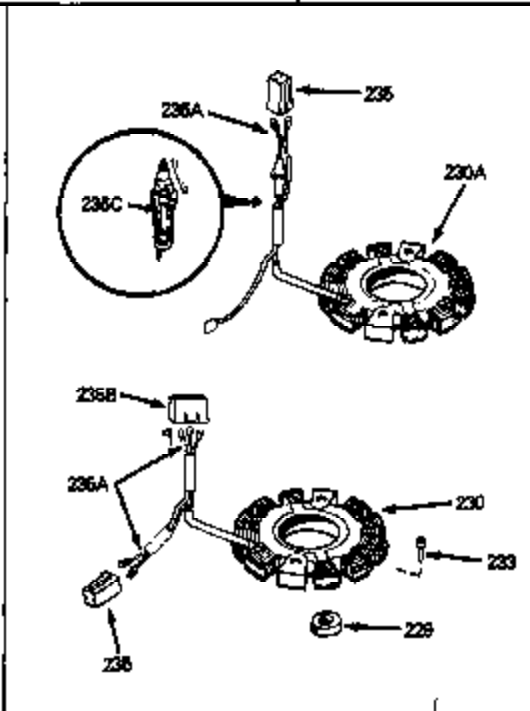

Engine Parts List #2

Ref #	Part Number	Qty	Description
71	33876	0	Gasket, Stator
77	27656	0	Washer, Flat
95	650489	0	Screw
95	650516	0	Screw
107	28277	0	Washer, Flat
121	30063	0	Screw
121	30688	0	Screw, Hex hd. Sems, 1/4-20 x 1/2
176A	31568	0	Tube, Oil filler
180	30139	0	"O" Ring
181	26073	0	Washer, Connecting rod bolt
209	33018	0	Harness, Adapter
237	30547A	0	Contact Assy., Breaker
238	30548B	0	Condenser
244	610694A	0	Magneto, Tecumseh (w/ring gear for 110 Volt
246	29965	0	Motor, Starter (12 Volt)
246	32468A	0	Motor, Starter (12 Volt)
246	32468B	0	Motor, Starter (12 Volt)
246	33606	0	Motor, Starter (12 Volt)
247	32386	0	Starter Motor Kit (110-120 Volt)
247	32901	0	Starter Motor Kit (110-120 Volt)
247	33328	0	Starter Motor Kit (110-120 Volt)
247	33328A	0	Starter Motor Kit (110-120 Volt)
247	33328B	0	Starter Motor Kit (110-120 Volt)
247	33328C	0	Starter Motor Kit (110-120 Volt)
247	33518	0	Starter Motor Kit (110-120 Volt)
247	33518A	0	Starter Motor Kit (110-120 Volt)
247	33518B	0	Starter Motor Kit (110-120 Volt)
247	33518B	0	Starter Motor Kit (110-120 Volt)
248	30811A	0	Flywheel
248	611042	0	Flywheel (Std. Point) (V70 type letter D)
248	611085	0	Flywheel (Solid state ignition)