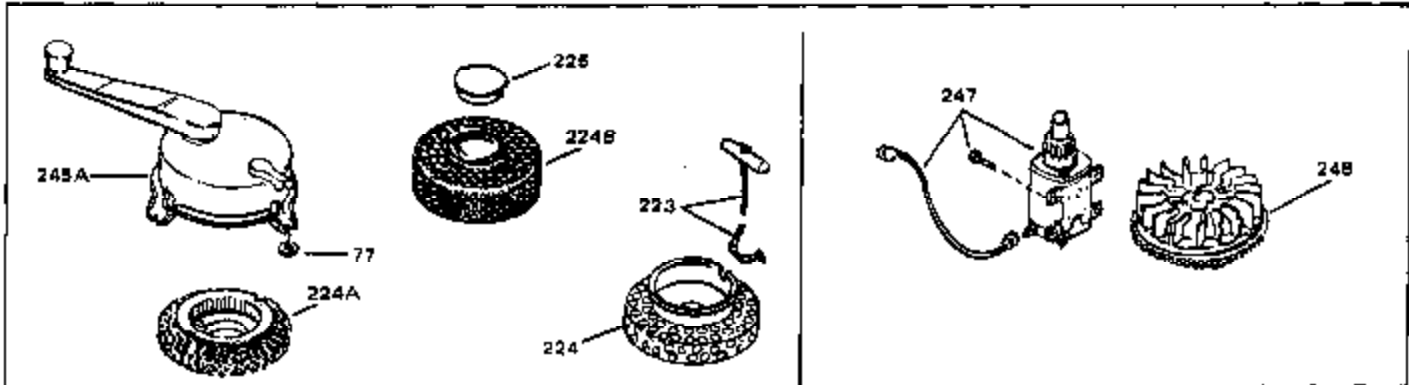

Engine Parts List #2

Ref #	Part Number	Qty	Description
71	33876	0	Gasket, Stator
77	27656	0	Washer, Flat
95	650489	0	Screw
95	650516	0	Screw
107	28277	0	Washer, Flat
121	30063	0	Screw
121	30688	0	Screw, Hex hd. Sems, 1/4-20 x 1/2
176A	31568	0	Tube, Oil filler
180	30139	0	"O" Ring
181	26073	0	Washer, Connecting rod bolt
209	33018	0	Harness, Adapter
237	30547A	0	Contact Assy., Breaker
238	30548B	0	Condenser
244	610689A	0	Magneto, Tecumseh
247	32386	0	Starter Motor Kit (110-120 Volt)
247	32901	0	Starter Motor Kit (110-120 Volt)
247	33328	0	Starter Motor Kit (110-120 Volt)
247	33328A	0	Starter Motor Kit (110-120 Volt)
247	33328B	0	Starter Motor Kit (110-120 Volt)
247	33328C	0	Starter Motor Kit (110-120 Volt)
247	33518	0	Starter Motor Kit (110-120 Volt)
247	33518A	0	Starter Motor Kit (110-120 Volt)
247	33518B	0	Starter Motor Kit (110-120 Volt)
247	33518B	0	Starter Motor Kit (110-120 Volt)
248	30811A	0	Flywheel
248	611042	0	Flywheel (Std. Point) (V70 type letter D)
248	611085	0	Flywheel (Solid state ignition)