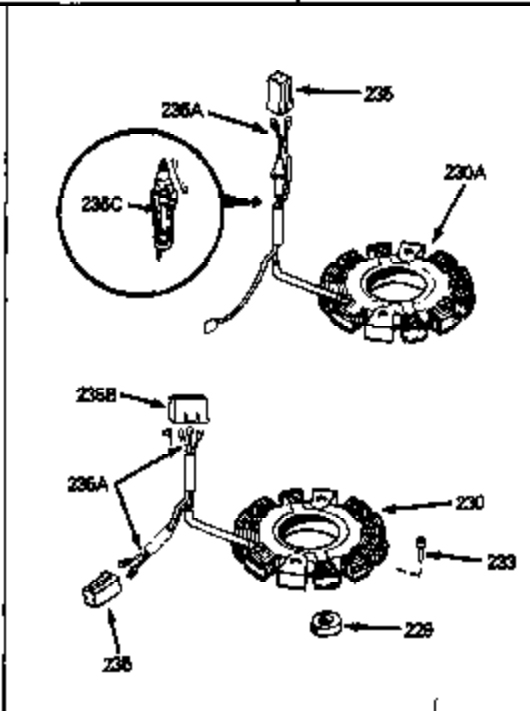

Engine Parts List #2

Ref #	Part Number	Qty	Description
71	33876	0	Gasket, Stator
77	27656	0	Washer, Flat
95	650489	0	Screw
95	650516	0	Screw
107	28277	0	Washer, Flat
121	30063	0	Screw
121	30688	0	Screw, Hex hd. Sems, 1/4-20 x 1/2
176A	31568	0	Tube, Oil filler
180	30139	0	"O" Ring
181	26073	0	Washer, Connecting rod bolt
209	33018	0	Harness, Adapter
237	30547A	0	Contact Assy., Breaker
238	30548B	0	Condenser
244	610689A	0	Magneto, Tecumseh
247	32386	0	Starter Motor Kit (110-120 Volt)
247	32901	0	Starter Motor Kit (110-120 Volt)
247	33328	0	Starter Motor Kit (110-120 Volt)
247	33328A	0	Starter Motor Kit (110-120 Volt)
247	33328B	0	Starter Motor Kit (110-120 Volt)
247	33328C	0	Starter Motor Kit (110-120 Volt)
247	33518	0	Starter Motor Kit (110-120 Volt)
247	33518A	0	Starter Motor Kit (110-120 Volt)
247	33518B	0	Starter Motor Kit (110-120 Volt)
247	33518B	0	Starter Motor Kit (110-120 Volt)
248	30811A	0	Flywheel
248	611042	0	Flywheel (Std. Point) (V70 type letter D)
248	611085	0	Flywheel (Solid state ignition)