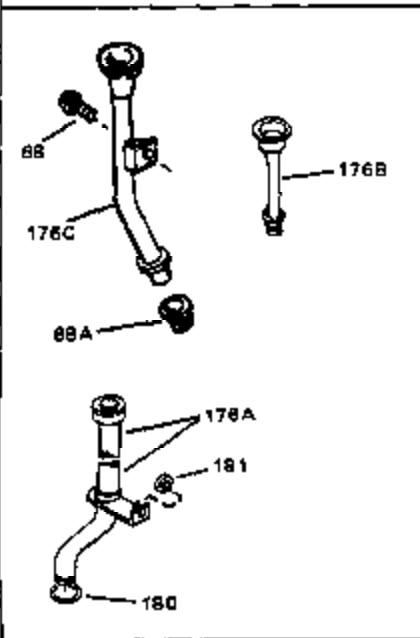

Engine Parts List #2

Ref #	Part Number	Qty	Description
71	33876	0	Gasket, Stator
77	27656	0	Washer, Flat
95	650489	0	Screw
95	650516	0	Screw
107	28277	0	Washer, Flat
121	30063	0	Screw
121	30688	0	Screw, Hex hd. Sems, 1/4-20 x 1/2
176A	31568	0	Tube, Oil filler
180	30139	0	"O" Ring
181	26073	0	Washer, Connecting rod bolt
209	33018	0	Harness, Adapter
237	30547A	0	Contact Assy., Breaker
238	30548B	0	Condenser
244	610689A	0	Magneto, Tecumseh
247	32386	0	Starter Motor Kit (110-120 Volt)
247	32901	0	Starter Motor Kit (110-120 Volt)
247	33328	0	Starter Motor Kit (110-120 Volt)
247	33328A	0	Starter Motor Kit (110-120 Volt)
247	33328B	0	Starter Motor Kit (110-120 Volt)
247	33328C	0	Starter Motor Kit (110-120 Volt)
247	33518	0	Starter Motor Kit (110-120 Volt)
247	33518A	0	Starter Motor Kit (110-120 Volt)
247	33518B	0	Starter Motor Kit (110-120 Volt)
247	33518B	0	Starter Motor Kit (110-120 Volt)
248	30811A	0	Flywheel
248	611042	0	Flywheel (Std. Point) (V70 type letter D)
248	611085	0	Flywheel (Solid state ignition)