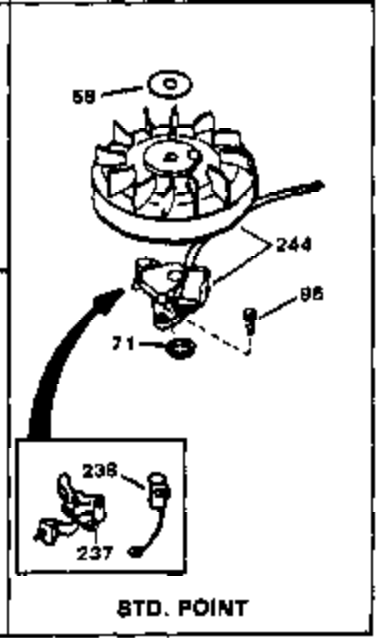

Engine Parts List #2

Ref #	Part Number	Qty	Description
71	33876	0	Gasket, Stator
77	27656	0	Washer, Flat
95	650489	0	Screw
95	650516	0	Screw
107	28277	0	Washer, Flat
121	30063	0	Screw
121	30688	0	Screw, Hex hd. Sems, 1/4-20 x 1/2
176A	31568	0	Tube, Oil filler
180	30139	0	"O" Ring
181	26073	0	Washer, Connecting rod bolt
209	33018	0	Harness, Adapter
237	30547A	0	Contact Assy., Breaker
238	30548B	0	Condenser
244	610689A	0	Magneto, Tecumseh
247	32386	0	Starter Motor Kit (110-120 Volt)
247	32901	0	Starter Motor Kit (110-120 Volt)
247	33328	0	Starter Motor Kit (110-120 Volt)
247	33328A	0	Starter Motor Kit (110-120 Volt)
247	33328B	0	Starter Motor Kit (110-120 Volt)
247	33328C	0	Starter Motor Kit (110-120 Volt)
247	33518	0	Starter Motor Kit (110-120 Volt)
247	33518A	0	Starter Motor Kit (110-120 Volt)
247	33518B	0	Starter Motor Kit (110-120 Volt)
247	33518B	0	Starter Motor Kit (110-120 Volt)
248	30811A	0	Flywheel
248	611042	0	Flywheel (Std. Point) (V70 type letter D)
248	611085	0	Flywheel (Solid state ignition)