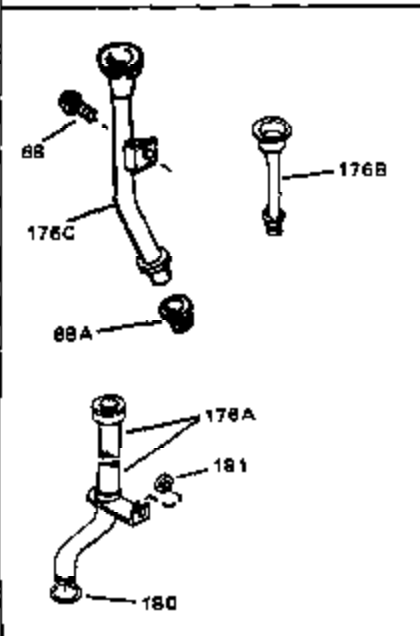

Ref #	Part Number	Qty	Description
71	33876	0	Gasket, Stator
77	27656	0	Washer, Flat
95	650489	0	Screw
95	650516	0	Screw
107	28277	0	Washer, Flat
121	30063	0	Screw
121	30688	0	Screw, Hex hd. Sems, 1/4-20 x 1/2
209	33018	0	Harness, Adapter
237	30547A	0	Contact Assy., Breaker
238	30548B	0	Condenser
244	610953	0	Magneto, Tecumseh Alternator (w/ring gear)
246	29965	0	Motor, Starter (12 Volt)
246	32468A	0	Motor, Starter (12 Volt)
246	32468B	0	Motor, Starter (12 Volt)
246	33606	0	Motor, Starter (12 Volt)
247	32386	0	Starter Motor Kit (110-120 Volt)
247	32901	0	Starter Motor Kit (110-120 Volt)
247	33328	0	Starter Motor Kit (110-120 Volt)
247	33328A	0	Starter Motor Kit (110-120 Volt)
247	33328B	0	Starter Motor Kit (110-120 Volt)
247	33328C	0	Starter Motor Kit (110-120 Volt)
247	33518	0	Starter Motor Kit (110-120 Volt)
247	33518A	0	Starter Motor Kit (110-120 Volt)
247	33518B	0	Starter Motor Kit (110-120 Volt)
247	33518B	0	Starter Motor Kit (110-120 Volt)
248	30811A	0	Flywheel
248	611042	0	Flywheel (Std. Point) (V70 type letter D)
248	611085	0	Flywheel (Solid state ignition)