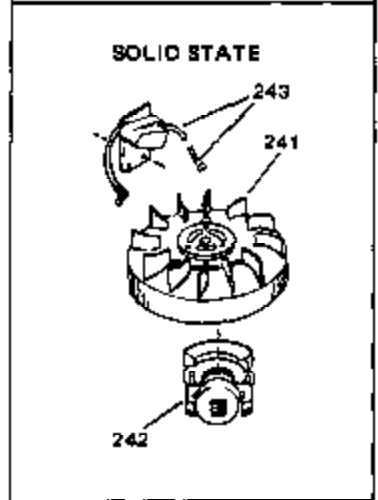

Ref #	Part Number	Qty	Description
71	33876	0	Gasket, Stator
77	27656	0	Washer, Flat
95	650489	0	Screw
95	650516	0	Screw
107	28277	0	Washer, Flat
121	30063	0	Screw
121	30688	0	Screw, Hex hd. Sems, 1/4-20 x 1/2
209	33018	0	Harness, Adapter
237	30547A	0	Contact Assy., Breaker
238	30548B	0	Condenser
244	610953	0	Magneto, Tecumseh Alternator (w/ring gear)
246	29965	0	Motor, Starter (12 Volt)
246	32468A	0	Motor, Starter (12 Volt)
246	32468B	0	Motor, Starter (12 Volt)
246	33606	0	Motor, Starter (12 Volt)
247	32386	0	Starter Motor Kit (110-120 Volt)
247	32901	0	Starter Motor Kit (110-120 Volt)
247	33328	0	Starter Motor Kit (110-120 Volt)
247	33328A	0	Starter Motor Kit (110-120 Volt)
247	33328B	0	Starter Motor Kit (110-120 Volt)
247	33328C	0	Starter Motor Kit (110-120 Volt)
247	33518	0	Starter Motor Kit (110-120 Volt)
247	33518A	0	Starter Motor Kit (110-120 Volt)
247	33518B	0	Starter Motor Kit (110-120 Volt)
247	33518B	0	Starter Motor Kit (110-120 Volt)
248	30811A	0	Flywheel
248	611042	0	Flywheel (Std. Point) (V70 type letter D)
248	611085	0	Flywheel (Solid state ignition)