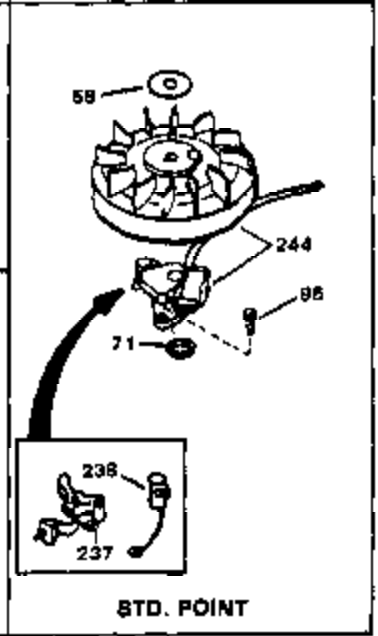

Ref #	Part Number	Qty	Description
71	33876	0	Gasket, Stator
77	27656	0	Washer, Flat
95	650489	0	Screw
95	650516	0	Screw
107	28277	0	Washer, Flat
121	30063	0	Screw
121	30688	0	Screw, Hex hd. Sems, 1/4-20 x 1/2
209	33018	0	Harness, Adapter
237	30547A	0	Contact Assy., Breaker
238	30548B	0	Condenser
244	610953	0	Magneto, Tecumseh Alternator (w/ring gear)
246	29965	0	Motor, Starter (12 Volt)
246	32468A	0	Motor, Starter (12 Volt)
246	32468B	0	Motor, Starter (12 Volt)
246	33606	0	Motor, Starter (12 Volt)
247	32386	0	Starter Motor Kit (110-120 Volt)
247	32901	0	Starter Motor Kit (110-120 Volt)
247	33328	0	Starter Motor Kit (110-120 Volt)
247	33328A	0	Starter Motor Kit (110-120 Volt)
247	33328B	0	Starter Motor Kit (110-120 Volt)
247	33328C	0	Starter Motor Kit (110-120 Volt)
247	33518	0	Starter Motor Kit (110-120 Volt)
247	33518A	0	Starter Motor Kit (110-120 Volt)
247	33518B	0	Starter Motor Kit (110-120 Volt)
247	33518B	0	Starter Motor Kit (110-120 Volt)
248	30811A	0	Flywheel
248	611042	0	Flywheel (Std. Point) (V70 type letter D)
248	611085	0	Flywheel (Solid state ignition)