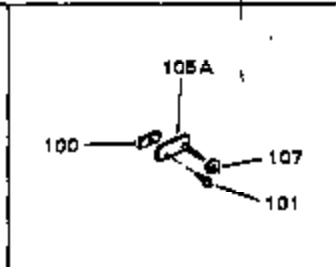

Engine Parts List #2

Ref #	Part Number	Qty	Description
71	33876	0	Gasket, Stator
77	27656	0	Washer, Flat
95	650489	0	Screw
95	650516	0	Screw
107	28277	0	Washer, Flat
121	30063	0	Screw
121	30688	0	Screw, Hex hd. Sems, 1/4-20 x 1/2
176A	31568	0	Tube, Oil filler
180	30139	0	"O" Ring
181	26073	0	Washer, Connecting rod bolt
209	33018	0	Harness, Adapter
237	30547A	0	Contact Assy., Breaker
238	30548B	0	Condenser
244	610694A	0	Magneto, Tecumseh (w/ring gear for 110 Volt
246	29965	0	Motor, Starter (12 Volt)
246	32468A	0	Motor, Starter (12 Volt)
246	32468B	0	Motor, Starter (12 Volt)
246	33606	0	Motor, Starter (12 Volt)
247	32386	0	Starter Motor Kit (110-120 Volt)
247	32901	0	Starter Motor Kit (110-120 Volt)
247	33328	0	Starter Motor Kit (110-120 Volt)
247	33328A	0	Starter Motor Kit (110-120 Volt)
247	33328B	0	Starter Motor Kit (110-120 Volt)
247	33328C	0	Starter Motor Kit (110-120 Volt)
247	33518	0	Starter Motor Kit (110-120 Volt)
247	33518A	0	Starter Motor Kit (110-120 Volt)
247	33518B	0	Starter Motor Kit (110-120 Volt)
247	33518B	0	Starter Motor Kit (110-120 Volt)
248	30811A	0	Flywheel
248	611042	0	Flywheel (Std. Point) (V70 type letter D)
248	611085	0	Flywheel (Solid state ignition)