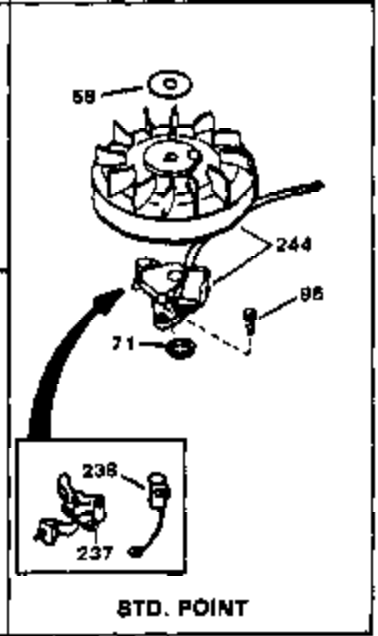

Engine Parts List #2

Ref #	Part Number	Qty	Description
71	33876	0	Gasket, Stator
77	27656	0	Washer, Flat
95	650489	0	Screw
95	650516	0	Screw
107	28277	0	Washer, Flat
121	30063	0	Screw
121	30688	0	Screw, Hex hd. Sems, 1/4-20 x 1/2
176A	31568	0	Tube, Oil filler
180	30139	0	"O" Ring
181	26073	0	Washer, Connecting rod bolt
209	33018	0	Harness, Adapter
237	30547A	0	Contact Assy., Breaker
238	30548B	0	Condenser
244	610694A	0	Magneto, Tecumseh (w/ring gear for 110 Volt
246	29965	0	Motor, Starter (12 Volt)
246	32468A	0	Motor, Starter (12 Volt)
246	32468B	0	Motor, Starter (12 Volt)
246	33606	0	Motor, Starter (12 Volt)
247	32386	0	Starter Motor Kit (110-120 Volt)
247	32901	0	Starter Motor Kit (110-120 Volt)
247	33328	0	Starter Motor Kit (110-120 Volt)
247	33328A	0	Starter Motor Kit (110-120 Volt)
247	33328B	0	Starter Motor Kit (110-120 Volt)
247	33328C	0	Starter Motor Kit (110-120 Volt)
247	33518	0	Starter Motor Kit (110-120 Volt)
247	33518A	0	Starter Motor Kit (110-120 Volt)
247	33518B	0	Starter Motor Kit (110-120 Volt)
247	33518B	0	Starter Motor Kit (110-120 Volt)
248	30811A	0	Flywheel
248	611042	0	Flywheel (Std. Point) (V70 type letter D)
248	611085	0	Flywheel (Solid state ignition)