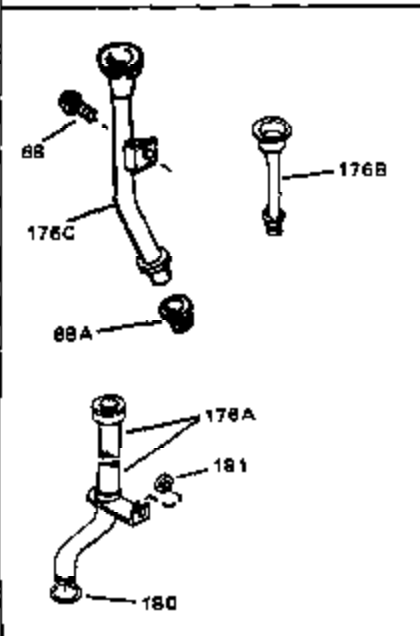

Engine Parts List #2

Ref #	Part Number	Qty	Description
71	33876	0	Gasket, Stator
77	27656	0	Washer, Flat
95	650489	0	Screw
95	650516	0	Screw
107	28277	0	Washer, Flat
121	30063	0	Screw
121	30688	0	Screw, Hex hd. Sems, 1/4-20 x 1/2
176A	31568	0	Tube, Oil filler
180	30139	0	"O" Ring
181	26073	0	Washer, Connecting rod bolt
209	33018	0	Harness, Adapter
237	30547A	0	Contact Assy., Breaker
238	30548B	0	Condenser
244	610694A	0	Magneto, Tecumseh (w/ring gear for 110 Volt
246	29965	0	Motor, Starter (12 Volt)
246	32468A	0	Motor, Starter (12 Volt)
246	32468B	0	Motor, Starter (12 Volt)
246	33606	0	Motor, Starter (12 Volt)
247	32386	0	Starter Motor Kit (110-120 Volt)
247	32901	0	Starter Motor Kit (110-120 Volt)
247	33328	0	Starter Motor Kit (110-120 Volt)
247	33328A	0	Starter Motor Kit (110-120 Volt)
247	33328B	0	Starter Motor Kit (110-120 Volt)
247	33328C	0	Starter Motor Kit (110-120 Volt)
247	33518	0	Starter Motor Kit (110-120 Volt)
247	33518A	0	Starter Motor Kit (110-120 Volt)
247	33518B	0	Starter Motor Kit (110-120 Volt)
247	33518B	0	Starter Motor Kit (110-120 Volt)
248	30811A	0	Flywheel
248	611042	0	Flywheel (Std. Point) (V70 type letter D)
248	611085	0	Flywheel (Solid state ignition)