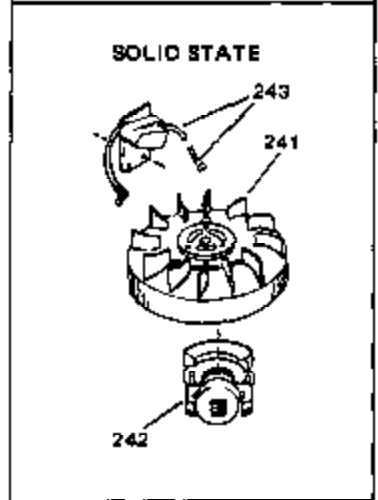

Engine Parts List #2

Ref #	Part Number	Qty	Description
71	33876	0	Gasket, Stator
77	27656	0	Washer, Flat
95	650489	0	Screw
95	650516	0	Screw
107	28277	0	Washer, Flat
121	30063	0	Screw
121	30688	0	Screw, Hex hd. Sems, 1/4-20 x 1/2
176A	31568	0	Tube, Oil filler
180	30139	0	"O" Ring
181	26073	0	Washer, Connecting rod bolt
209	33018	0	Harness, Adapter
237	30547A	0	Contact Assy., Breaker
238	30548B	0	Condenser
244	610694A	0	Magneto, Tecumseh (w/ring gear for 110 Volt
246	29965	0	Motor, Starter (12 Volt)
246	32468A	0	Motor, Starter (12 Volt)
246	32468B	0	Motor, Starter (12 Volt)
246	33606	0	Motor, Starter (12 Volt)
247	32386	0	Starter Motor Kit (110-120 Volt)
247	32901	0	Starter Motor Kit (110-120 Volt)
247	33328	0	Starter Motor Kit (110-120 Volt)
247	33328A	0	Starter Motor Kit (110-120 Volt)
247	33328B	0	Starter Motor Kit (110-120 Volt)
247	33328C	0	Starter Motor Kit (110-120 Volt)
247	33518	0	Starter Motor Kit (110-120 Volt)
247	33518A	0	Starter Motor Kit (110-120 Volt)
247	33518B	0	Starter Motor Kit (110-120 Volt)
247	33518B	0	Starter Motor Kit (110-120 Volt)
248	30811A	0	Flywheel
248	611042	0	Flywheel (Std. Point) (V70 type letter D)
248	611085	0	Flywheel (Solid state ignition)