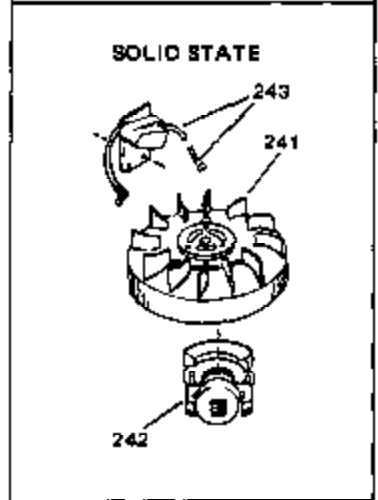

Engine Parts List #2

Ref #	Part Number	Qty	Description
77	27656	0	Washer, Flat
95	650489	0	Screw
95	650516	0	Screw
107	28277	0	Washer, Flat
121	30063	0	Screw
121	30688	0	Screw, Hex hd. Sems, 1/4-20 x 1/2
176A	31568	0	Tube, Oil filler
180	30139	0	"O" Ring
181	26073	0	Washer, Connecting rod bolt
184	610749	0	Regulator, Rectifier (10 Amp)
209	33018	0	Harness, Adapter
237	32434	0	Contact Assy., Breaker
238	610767A	0	Condenser
244	610816	0	Magneto, Tecumseh Alternator (w/ring gear)
246	29965	0	Motor, Starter (12 Volt)
246	32468A	0	Motor, Starter (12 Volt)
246	32468B	0	Motor, Starter (12 Volt)
246	33606	0	Motor, Starter (12 Volt)
247	32386	0	Starter Motor Kit (110-120 Volt)
247	32901	0	Starter Motor Kit (110-120 Volt)
247	33328	0	Starter Motor Kit (110-120 Volt)
247	33328A	0	Starter Motor Kit (110-120 Volt)
247	33328B	0	Starter Motor Kit (110-120 Volt)
247	33328C	0	Starter Motor Kit (110-120 Volt)
247	33518	0	Starter Motor Kit (110-120 Volt)
247	33518A	0	Starter Motor Kit (110-120 Volt)
247	33518B	0	Starter Motor Kit (110-120 Volt)
247	33518B	0	Starter Motor Kit (110-120 Volt)
248	30811A	0	Flywheel
248	611042	0	Flywheel (Std. Point) (V70 type letter D)
248	611085	0	Flywheel (Solid state ignition)