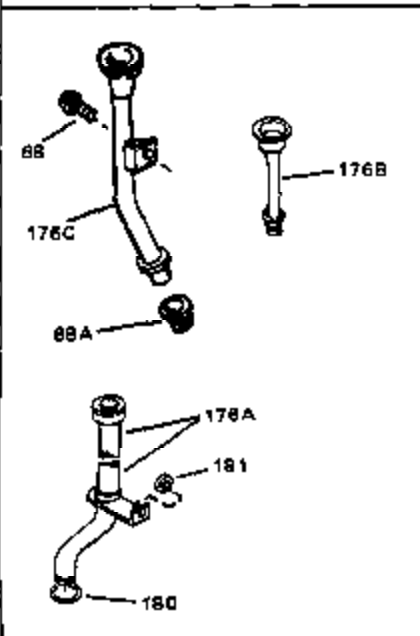

Engine Parts List #1

Ref #	Part Number	Qty	Description
163	30200	0	Screw
164	32410	0	Knob, Speed control
165	27793	0	Clip, Conduit
166	28942	0	Screw
167	32181A	0	Control Assy., Speed
168	33549	0	Clamp, Tank holddown
169	33548	0	Deflector, Fuel
174	29985	0	"O" Ring
175	31569A	0	Dipstick, Oil
219	650815	0	Washer, Belleville
220	8116	0	Nut
221	32125	0	Cup, Starter
222	590417	0	Screen, Starter cup
236	34346	0	Decal, Instruction
236B	31752	0	Decal, Air cleaner
239	631021	0	Inlet Needle, Seat & Clip Assy.
240	631449	0	Carburetor
245	590420	0	Starter, Rewind
249	33239	0	Gasket Set