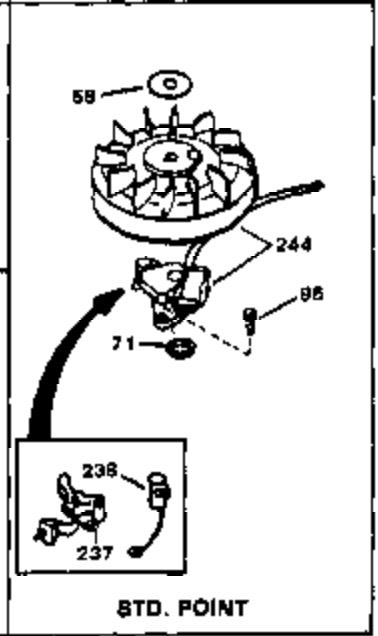

Engine Parts List #1

Ref #	Part Number	Qty	Description
163	30200	0	Screw
164	32410	0	Knob, Speed control
165	27793	0	Clip, Conduit
166	28942	0	Screw
167	32181A	0	Control Assy., Speed
168	33549	0	Clamp, Tank holddown
169	33548	0	Deflector, Fuel
174	29985	0	"O" Ring
175	31569A	0	Dipstick, Oil
219	650815	0	Washer, Belleville
220	8116	0	Nut
221	32125	0	Cup, Starter
222	590417	0	Screen, Starter cup
236	34346	0	Decal, Instruction
236B	31752	0	Decal, Air cleaner
239	631021	0	Inlet Needle, Seat & Clip Assy.
240	631449	0	Carburetor
245	590420	0	Starter, Rewind
249	33239	0	Gasket Set