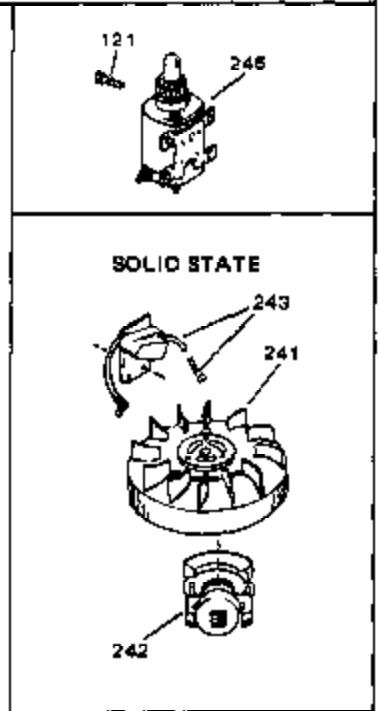

Engine Parts List #1

Ref #	Part Number	Qty	Description
163	30200	0	Screw
164	32410	0	Knob, Speed control
165	27793	0	Clip, Conduit
166	28942	0	Screw
167	32181A	0	Control Assy., Speed
168	33549	0	Clamp, Tank holddown
169	33548	0	Deflector, Fuel
174	29985	0	"O" Ring
175	31569A	0	Dipstick, Oil
219	650815	0	Washer, Belleville
220	8116	0	Nut
221	32125	0	Cup, Starter
222	590417	0	Screen, Starter cup
236	34346	0	Decal, Instruction
236B	31752	0	Decal, Air cleaner
239	631021	0	Inlet Needle, Seat & Clip Assy.
240	631449	0	Carburetor
245	590420	0	Starter, Rewind
249	33239	0	Gasket Set