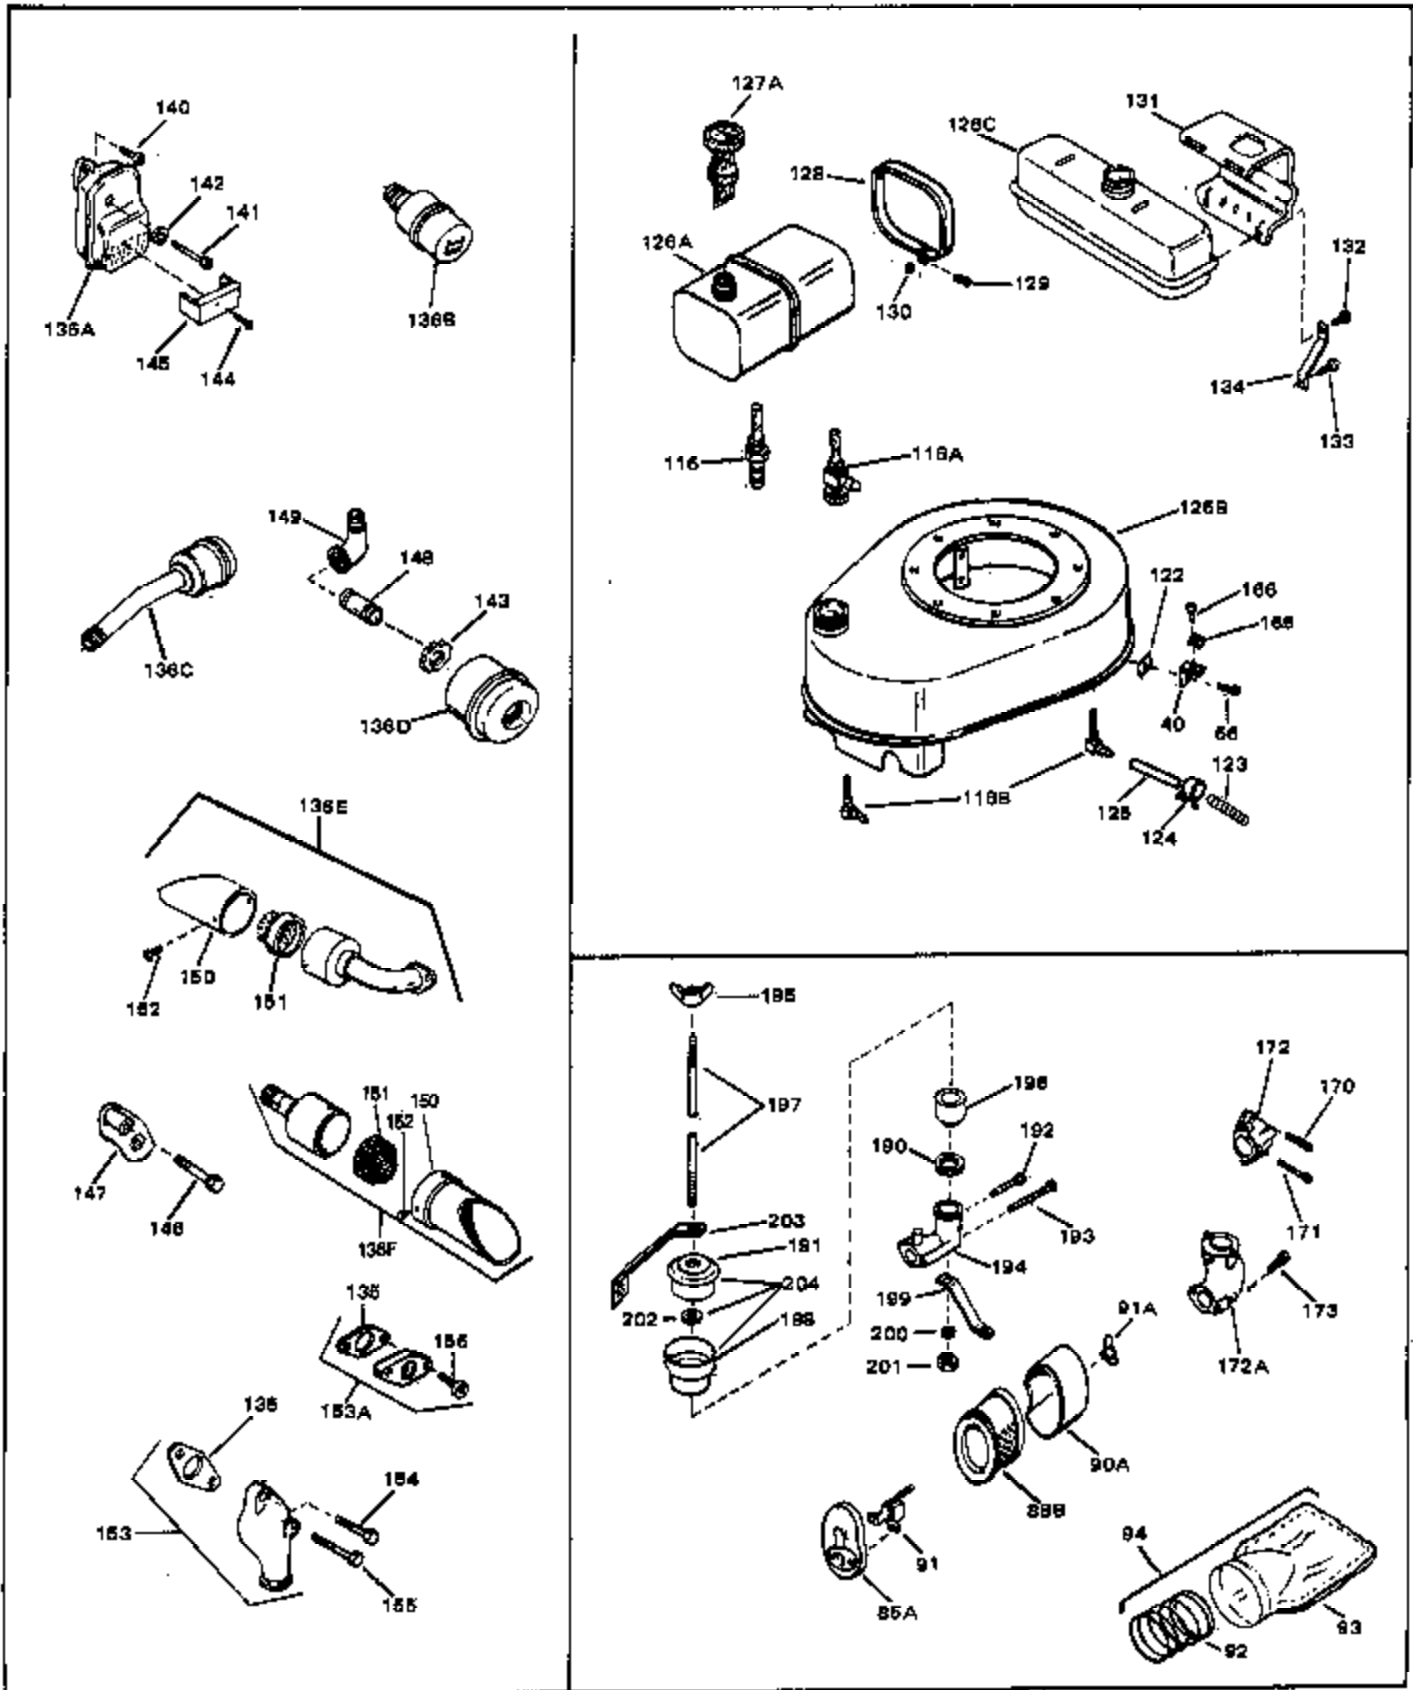

Ref #	Part Number	Qty	Description
66	29747B	0	Screw, Phil. Hex hd. Sems, 5/16-24 x 21/32
124	26460	0	Clamp, Fuel line
125	29774	0	Line, Fuel (Braided 8.25")
125	30705	0	Line, Fuel (Braided 16")
125	30962	0	Line, Fuel (Braided 32")
135	27930	0	Gasket, Exhaust
136F	391026	0	Muffler
153	31288	0	Muffler Adapter Kit
153A	730130	0	Muffler Adapter Kit
154	6021A	0	Screw, Hex flange hd., 5/16-18 x 1-1/2
155	650697A	0	Screw, Hex flange hd., 5/16-18 x 2-1/2
156	30196	0	Screw
165	27793	0	Clip, Conduit
166	28942	0	Screw