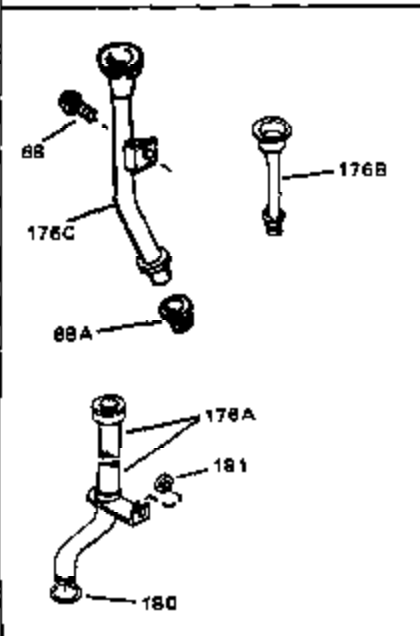

## Engine Parts List #1

Ref #	Part Number	Qty	Description
163	30200	0	Screw
164	32410	0	Knob, Speed control
165	27793	0	Clip, Conduit
166	28942	0	Screw
167	32181A	0	Control Assy., Speed
169	33548	0	Deflector, Fuel
182	27625	0	Plug, Oil filler
183	29673	0	Gasket, Filler plug
219	650815	0	Washer, Belleville
220	8116	0	Nut
221	32125	0	Cup, Starter
222	590417	0	Screen, Starter cup
236	32679	0	Decal, H.P. (7 H.P.)
236	34346	0	Decal, Instruction
236B	31752	0	Decal, Air cleaner
239	631021	0	Inlet Needle, Seat & Clip Assy.
240	631449	0	Carburetor
245	590420	0	Starter, Rewind
249	33239	0	Gasket Set