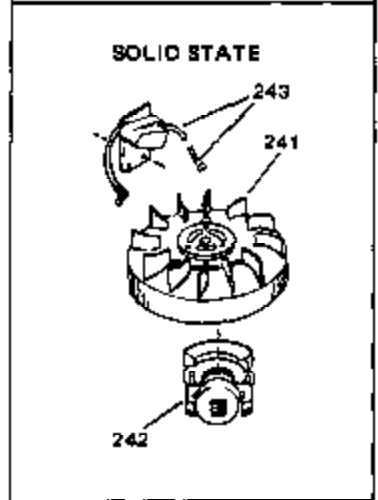

## Engine Parts List #1

Ref #	Part Number	Qty	Description
163	30200	0	Screw
164	32410	0	Knob, Speed control
165	27793	0	Clip, Conduit
166	28942	0	Screw
167	32181A	0	Control Assy., Speed
169	33548	0	Deflector, Fuel
182	27625	0	Plug, Oil filler
183	29673	0	Gasket, Filler plug
219	650815	0	Washer, Belleville
220	8116	0	Nut
221	32125	0	Cup, Starter
222	590417	0	Screen, Starter cup
236	32679	0	Decal, H.P. (7 H.P.)
236	34346	0	Decal, Instruction
236B	31752	0	Decal, Air cleaner
239	631021	0	Inlet Needle, Seat & Clip Assy.
240	631449	0	Carburetor
245	590420	0	Starter, Rewind
249	33239	0	Gasket Set