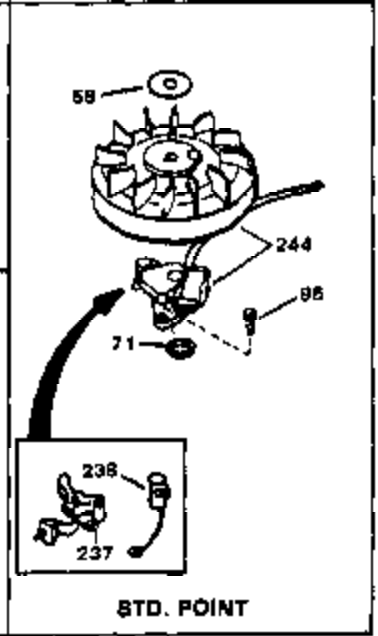

## Engine Parts List #1

Ref #	Part Number	Qty	Description
163	30200	0	Screw
164	32410	0	Knob, Speed control
165	27793	0	Clip, Conduit
166	28942	0	Screw
167	32181A	0	Control Assy., Speed
169	33548	0	Deflector, Fuel
182	27625	0	Plug, Oil filler
183	29673	0	Gasket, Filler plug
219	650815	0	Washer, Belleville
220	8116	0	Nut
221	32125	0	Cup, Starter
222	590417	0	Screen, Starter cup
236	32679	0	Decal, H.P. (7 H.P.)
236	34346	0	Decal, Instruction
236B	31752	0	Decal, Air cleaner
239	631021	0	Inlet Needle, Seat & Clip Assy.
240	631449	0	Carburetor
245	590420	0	Starter, Rewind
249	33239	0	Gasket Set