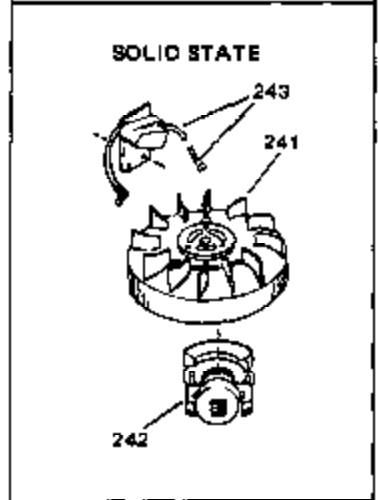

## Engine Parts List #1

Ref #	Part Number	Qty	Description
164	32410	0	Knob, Speed control
165	27793	0	Clip, Conduit
166	28942	0	Screw
167	32181A	0	Control Assy., Speed
169	33548	0	Deflector, Fuel
182	27625	0	Plug, Oil filler
183	29673	0	Gasket, Filler plug
219	650815	0	Washer, Belleville
220	8116	0	Nut
221	32125	0	Cup, Starter
222	590417	0	Screen, Starter cup
236	32679	0	Decal, H.P. (7 H.P.)
236	34346	0	Decal, Instruction
236B	31752	0	Decal, Air cleaner
239	631021	0	Inlet Needle, Seat & Clip Assy.
240	631449	0	Carburetor
245	590420	0	Starter, Rewind
249	33239	0	Gasket Set