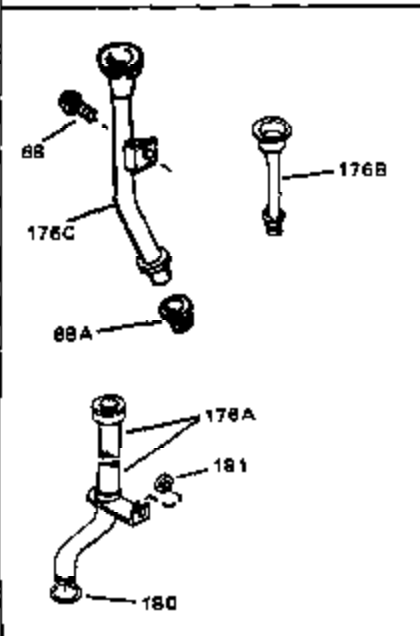

## Engine Parts List #1

Ref #	Part Number	Qty	Description
164	32410	0	Knob, Speed control
165	27793	0	Clip, Conduit
166	28942	0	Screw
167	32181A	0	Control Assy., Speed
169	33548	0	Deflector, Fuel
182	27625	0	Plug, Oil filler
183	29673	0	Gasket, Filler plug
219	650815	0	Washer, Belleville
220	8116	0	Nut
221	32125	0	Cup, Starter
222	590417	0	Screen, Starter cup
236	32679	0	Decal, H.P. (7 H.P.)
236	34346	0	Decal, Instruction
236B	31752	0	Decal, Air cleaner
239	631021	0	Inlet Needle, Seat & Clip Assy.
240	631449	0	Carburetor
245	590420	0	Starter, Rewind
249	33239	0	Gasket Set