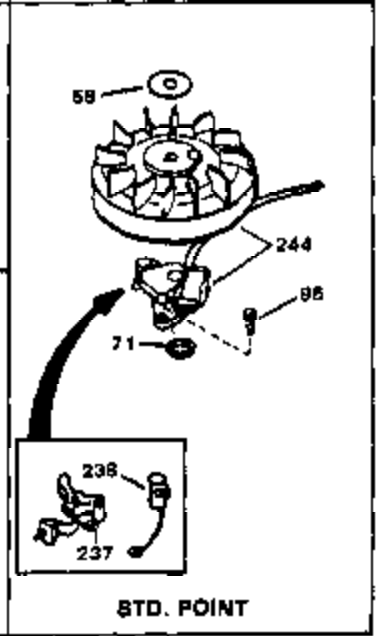

## Engine Parts List #1

Ref #	Part Number	Qty	Description
164	32410	0	Knob, Speed control
165	27793	0	Clip, Conduit
166	28942	0	Screw
167	32181A	0	Control Assy., Speed
169	33548	0	Deflector, Fuel
182	27625	0	Plug, Oil filler
183	29673	0	Gasket, Filler plug
219	650815	0	Washer, Belleville
220	8116	0	Nut
221	32125	0	Cup, Starter
222	590417	0	Screen, Starter cup
236	32679	0	Decal, H.P. (7 H.P.)
236	34346	0	Decal, Instruction
236B	31752	0	Decal, Air cleaner
239	631021	0	Inlet Needle, Seat & Clip Assy.
240	631449	0	Carburetor
245	590420	0	Starter, Rewind
249	33239	0	Gasket Set