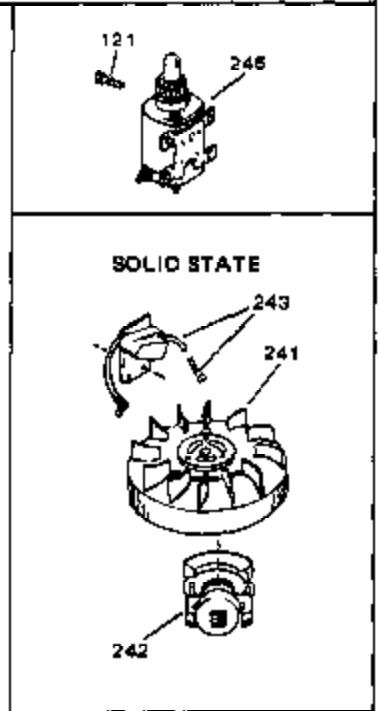

Engine Parts List #1

Ref #	Part Number	Qty	Description
163	30200	0	Screw
164	32410	0	Knob, Speed control
165	27793	0	Clip, Conduit
166	28942	0	Screw
167	32181A	0	Control Assy., Speed
169	33548	0	Deflector, Fuel
182	27625	0	Plug, Oil filler
183	29673	0	Gasket, Filler plug
219	650815	0	Washer, Belleville
220	8116	0	Nut
221	32125	0	Cup, Starter
222	590417	0	Screen, Starter cup
236	32679	0	Decal, H.P. (7 H.P.)
236	34346	0	Decal, Instruction
236B	31752	0	Decal, Air cleaner
239	631021	0	Inlet Needle, Seat & Clip Assy.
240	631449	0	Carburetor
245	590420	0	Starter, Rewind
249	33239	0	Gasket Set