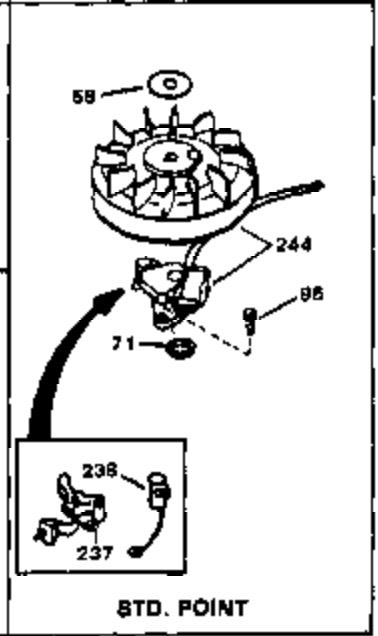

Engine Parts List #1

Ref #	Part Number	Qty	Description
163	30200	0	Screw
164	32410	0	Knob, Speed control
165	27793	0	Clip, Conduit
166	28942	0	Screw
167	32181A	0	Control Assy., Speed
169	33548	0	Deflector, Fuel
182	27625	0	Plug, Oil filler
183	29673	0	Gasket, Filler plug
219	650815	0	Washer, Belleville
220	8116	0	Nut
221	32125	0	Cup, Starter
222	590417	0	Screen, Starter cup
236	32679	0	Decal, H.P. (7 H.P.)
236	34346	0	Decal, Instruction
236B	31752	0	Decal, Air cleaner
239	631021	0	Inlet Needle, Seat & Clip Assy.
240	631449	0	Carburetor
245	590420	0	Starter, Rewind
249	33239	0	Gasket Set