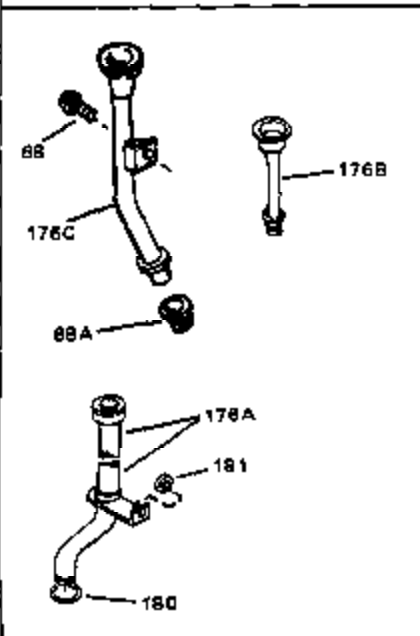

Engine Parts List #1

Ref #	Part Number	Qty	Description
163	30200	0	Screw
164	32410	0	Knob, Speed control
165	27793	0	Clip, Conduit
166	28942	0	Screw
167	32181A	0	Control Assy., Speed
169	33548	0	Deflector, Fuel
182	27625	0	Plug, Oil filler
183	29673	0	Gasket, Filler plug
219	650815	0	Washer, Belleville
220	8116	0	Nut
221	32125	0	Cup, Starter
222	590417	0	Screen, Starter cup
236	32679	0	Decal, H.P. (7 H.P.)
236	34346	0	Decal, Instruction
236B	31752	0	Decal, Air cleaner
239	631021	0	Inlet Needle, Seat & Clip Assy.
240	631449	0	Carburetor
245	590420	0	Starter, Rewind
249	33239	0	Gasket Set