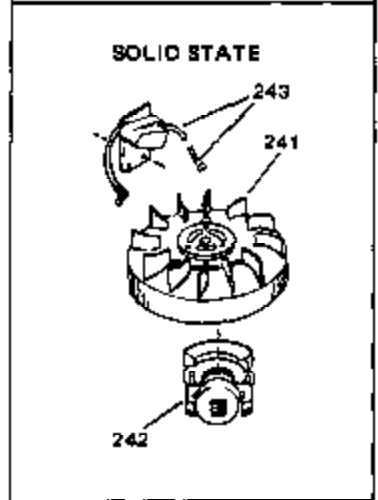

## Engine Parts List #1

Ref #	Part Number	Qty	Description
164	32410	0	Knob, Speed control
165	27793	0	Clip, Conduit
166	28942	0	Screw
167	32181A	0	Control Assy., Speed
168	33549	0	Clamp, Tank holddown
169	33548	0	Deflector, Fuel
205	650643	0	Screw
206	28545	0	Grommet, Plastic
207	33356	0	Terminal, Ground
219	650815	0	Washer, Belleville
220	8116	0	Nut
236	34346	0	Decal, Instruction
236A	550223	0	Decal, Name
239	631021	0	Inlet Needle, Seat & Clip Assy.
240	631449	0	Carburetor
249	33239	0	Gasket Set