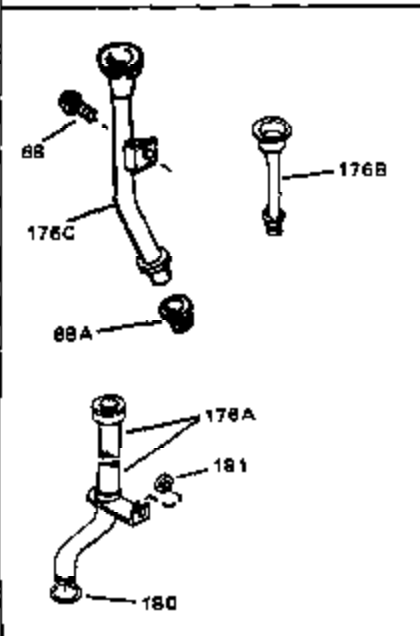

## Engine Parts List #1

Ref #	Part Number	Qty	Description
164	32410	0	Knob, Speed control
165	27793	0	Clip, Conduit
166	28942	0	Screw
167	32181A	0	Control Assy., Speed
168	33549	0	Clamp, Tank holddown
169	33548	0	Deflector, Fuel
205	650643	0	Screw
206	28545	0	Grommet, Plastic
207	33356	0	Terminal, Ground
219	650815	0	Washer, Belleville
220	8116	0	Nut
236	34346	0	Decal, Instruction
236A	550223	0	Decal, Name
239	631021	0	Inlet Needle, Seat & Clip Assy.
240	631449	0	Carburetor
249	33239	0	Gasket Set