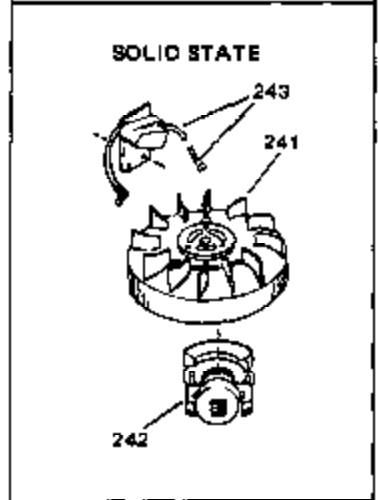

## Engine Parts List #1

Ref #	Part Number	Qty	Description
164	32410	0	Knob, Speed control
165	27793	0	Clip, Conduit
166	28942	0	Screw
167	32181A	0	Control Assy., Speed
169	33548	0	Deflector, Fuel
182	27625	0	Plug, Oil filler
183	29673	0	Gasket, Filler plug
205	650643	0	Screw
206	28545	0	Grommet, Plastic
207	33356	0	Terminal, Ground
219	650815	0	Washer, Belleville
220	8116	0	Nut
221	32125	0	Cup, Starter
222	590417	0	Screen, Starter cup
236	34346	0	Decal, Instruction
236B	31752	0	Decal, Air cleaner
236A	550223	0	Decal, Name
239	631021	0	Inlet Needle, Seat & Clip Assy.
240	631449	0	Carburetor
245	590427	0	Starter, Rewind
249	33239	0	Gasket Set