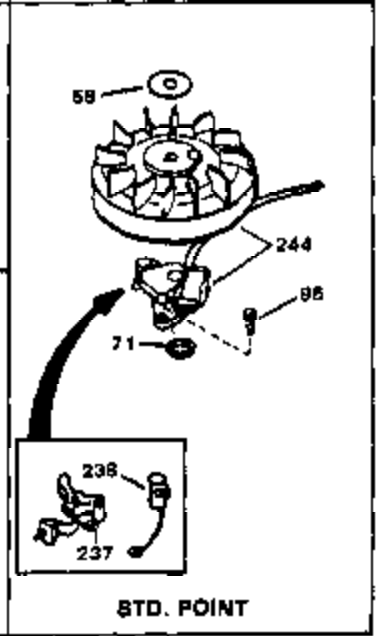

## Engine Parts List #1

Ref #	Part Number	Qty	Description
164	32410	0	Knob, Speed control
165	27793	0	Clip, Conduit
166	28942	0	Screw
167	32181A	0	Control Assy., Speed
169	33548	0	Deflector, Fuel
182	27625	0	Plug, Oil filler
183	29673	0	Gasket, Filler plug
205	650643	0	Screw
206	28545	0	Grommet, Plastic
207	33356	0	Terminal, Ground
219	650815	0	Washer, Belleville
220	8116	0	Nut
221	32125	0	Cup, Starter
222	590417	0	Screen, Starter cup
236	34346	0	Decal, Instruction
236B	31752	0	Decal, Air cleaner
236A	550223	0	Decal, Name
239	631021	0	Inlet Needle, Seat & Clip Assy.
240	631449	0	Carburetor
245	590427	0	Starter, Rewind
249	33239	0	Gasket Set