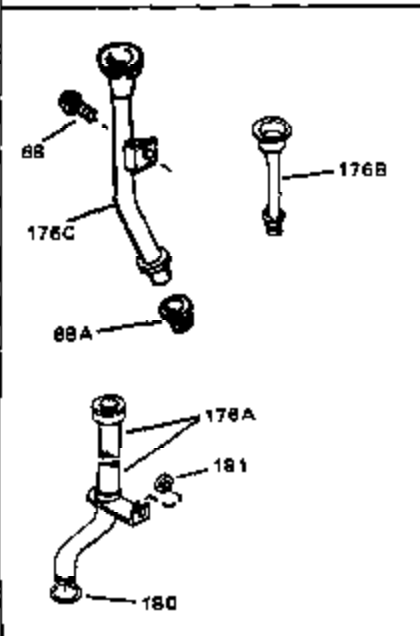

## Engine Parts List #1

Ref #	Part Number	Qty	Description
164	32410	0	Knob, Speed control
165	27793	0	Clip, Conduit
166	28942	0	Screw
167	32181A	0	Control Assy., Speed
169	33548	0	Deflector, Fuel
182	27625	0	Plug, Oil filler
183	29673	0	Gasket, Filler plug
205	650643	0	Screw
206	28545	0	Grommet, Plastic
207	33356	0	Terminal, Ground
219	650815	0	Washer, Belleville
220	8116	0	Nut
221	32125	0	Cup, Starter
222	590417	0	Screen, Starter cup
236	34346	0	Decal, Instruction
236B	31752	0	Decal, Air cleaner
236A	550223	0	Decal, Name
239	631021	0	Inlet Needle, Seat & Clip Assy.
240	631449	0	Carburetor
245	590427	0	Starter, Rewind
249	33239	0	Gasket Set