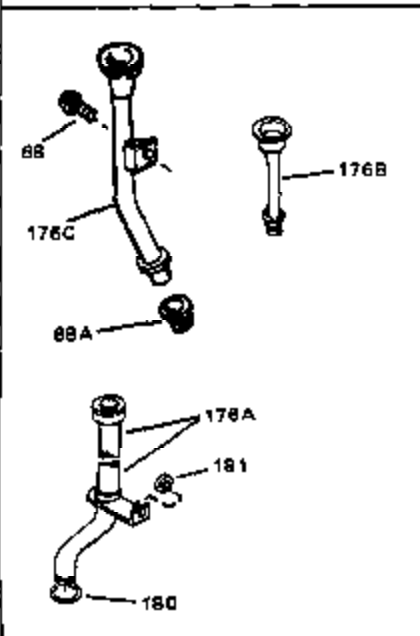

## Engine Parts List #1

Ref #	Part Number	Qty	Description
164	32410	0	Knob, Speed control
165	27793	0	Clip, Conduit
166	28942	0	Screw
167	32181A	0	Control Assy., Speed
169	33548	0	Deflector, Fuel
182	27625	0	Plug, Oil filler
183	29673	0	Gasket, Filler plug
219	650815	0	Washer, Belleville
220	8116	0	Nut
221	32125	0	Cup, Starter
222	590417	0	Screen, Starter cup
236	34346	0	Decal, Instruction
236B	31752	0	Decal, Air cleaner
239	631021	0	Inlet Needle, Seat & Clip Assy.
240	631449	0	Carburetor
245	590420	0	Starter, Rewind
249	33239	0	Gasket Set