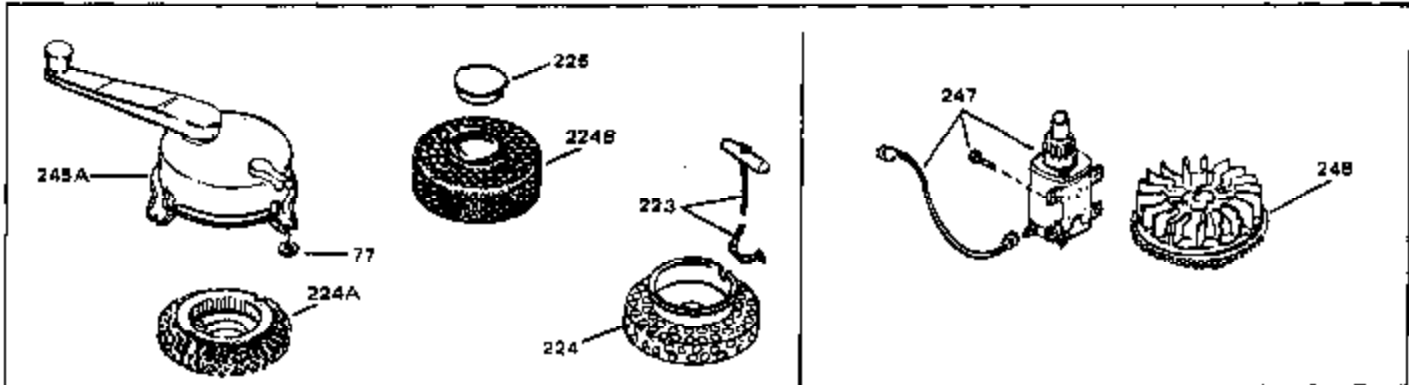

## Engine Parts List #1

Ref #	Part Number	Qty	Description
164	32410	0	Knob, Speed control
165	27793	0	Clip, Conduit
166	28942	0	Screw
167	32181A	0	Control Assy., Speed
169	33548	0	Deflector, Fuel
182	27625	0	Plug, Oil filler
183	29673	0	Gasket, Filler plug
219	650815	0	Washer, Belleville
220	8116	0	Nut
221	32125	0	Cup, Starter
222	590417	0	Screen, Starter cup
236	34346	0	Decal, Instruction
236B	31752	0	Decal, Air cleaner
239	631021	0	Inlet Needle, Seat & Clip Assy.
240	631449	0	Carburetor
245	590420	0	Starter, Rewind
249	33239	0	Gasket Set