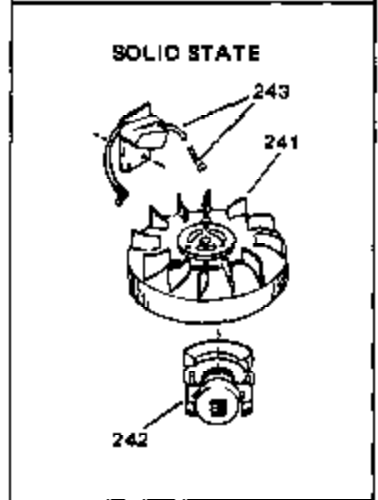

## Engine Parts List #1

Ref #	Part Number	Qty	Description
164	32410	0	Knob, Speed control
165	27793	0	Clip, Conduit
166	28942	0	Screw
167	32181A	0	Control Assy., Speed
169	33548	0	Deflector, Fuel
182	27625	0	Plug, Oil filler
183	29673	0	Gasket, Filler plug
219	650815	0	Washer, Belleville
220	8116	0	Nut
221	32125	0	Cup, Starter
222	590417	0	Screen, Starter cup
236	34346	0	Decal, Instruction
236B	31752	0	Decal, Air cleaner
239	631021	0	Inlet Needle, Seat & Clip Assy.
240	631449	0	Carburetor
245	590420	0	Starter, Rewind
249	33239	0	Gasket Set