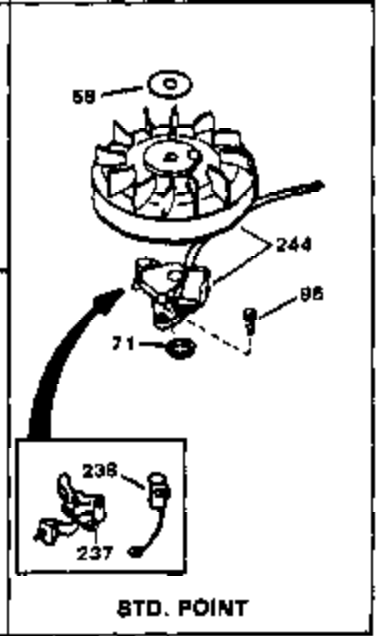

## Engine Parts List #1

Ref #	Part Number	Qty	Description
164	32410	0	Knob, Speed control
165	27793	0	Clip, Conduit
166	28942	0	Screw
167	32181A	0	Control Assy., Speed
169	33548	0	Deflector, Fuel
182	27625	0	Plug, Oil filler
183	29673	0	Gasket, Filler plug
219	650815	0	Washer, Belleville
220	8116	0	Nut
221	32125	0	Cup, Starter
222	590417	0	Screen, Starter cup
236	34346	0	Decal, Instruction
236B	31752	0	Decal, Air cleaner
239	631021	0	Inlet Needle, Seat & Clip Assy.
240	631449	0	Carburetor
245	590420	0	Starter, Rewind
249	33239	0	Gasket Set