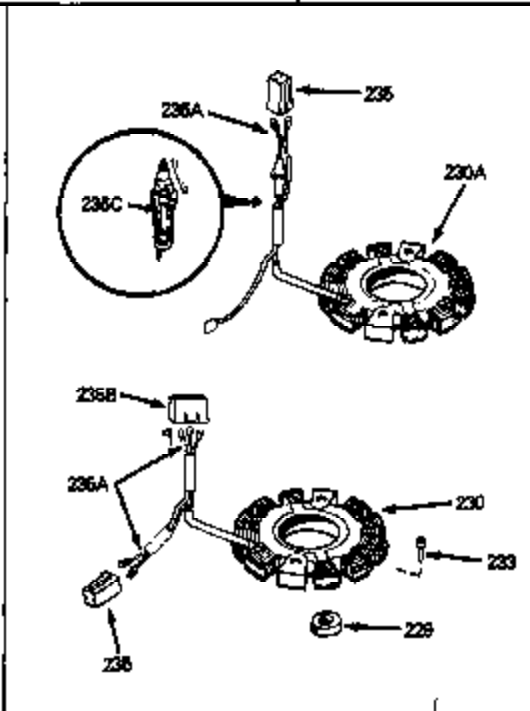

## Engine Parts List #1

Ref #	Part Number	Qty	Description
164	32410	0	Knob, Speed control
165	27793	0	Clip, Conduit
166	28942	0	Screw
167	32181A	0	Control Assy., Speed
169	33548	0	Deflector, Fuel
182	27625	0	Plug, Oil filler
183	29673	0	Gasket, Filler plug
219	650815	0	Washer, Belleville
220	8116	0	Nut
221	32125	0	Cup, Starter
222	590417	0	Screen, Starter cup
236	34346	0	Decal, Instruction
236B	31752	0	Decal, Air cleaner
239	631021	0	Inlet Needle, Seat & Clip Assy.
240	631449	0	Carburetor
245	590420	0	Starter, Rewind
249	33239	0	Gasket Set