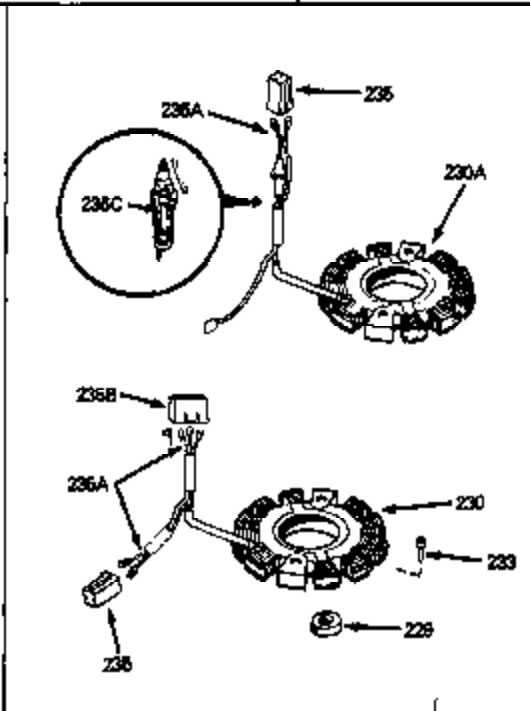

Engine Parts List #2

Ref #	Part Number	Qty	Description
71	33876	0	Gasket, Stator
77	27656	0	Washer, Flat
95	650489	0	Screw
95	650516	0	Screw
107	28277	0	Washer, Flat
121	30063	0	Screw
121	30688	0	Screw, Hex hd. Sems, 1/4-20 x 1/2
209	33018	0	Harness, Adapter
237	30547A	0	Contact Assy., Breaker
238	30548B	0	Condenser
244	610689A	0	Magneto, Tecumseh
247	32386	0	Starter Motor Kit (110-120 Volt)
247	32901	0	Starter Motor Kit (110-120 Volt)
247	33328	0	Starter Motor Kit (110-120 Volt)
247	33328A	0	Starter Motor Kit (110-120 Volt)
247	33328B	0	Starter Motor Kit (110-120 Volt)
247	33328C	0	Starter Motor Kit (110-120 Volt)
247	33518	0	Starter Motor Kit (110-120 Volt)
247	33518A	0	Starter Motor Kit (110-120 Volt)
247	33518B	0	Starter Motor Kit (110-120 Volt)
247	33518B	0	Starter Motor Kit (110-120 Volt)
248	30811A	0	Flywheel
248	611042	0	Flywheel (Std. Point) (V70 type letter D)
248	611085	0	Flywheel (Solid state ignition)