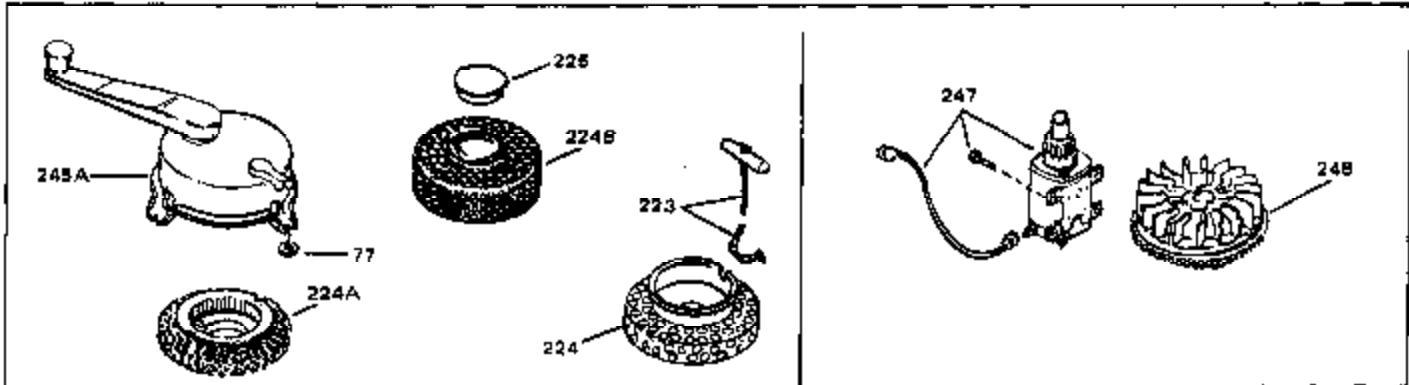

Engine Parts List #2

Ref #	Part Number	Qty	Description
71	33876	0	Gasket, Stator
77	27656	0	Washer, Flat
95	650489	0	Screw
95	650516	0	Screw
107	28277	0	Washer, Flat
121	30063	0	Screw
121	30688	0	Screw, Hex hd. Sems, 1/4-20 x 1/2
209	33018	0	Harness, Adapter
237	30547A	0	Contact Assy., Breaker
238	30548B	0	Condenser
244	610689A	0	Magneto, Tecumseh
247	32386	0	Starter Motor Kit (110-120 Volt)
247	32901	0	Starter Motor Kit (110-120 Volt)
247	33328	0	Starter Motor Kit (110-120 Volt)
247	33328A	0	Starter Motor Kit (110-120 Volt)
247	33328B	0	Starter Motor Kit (110-120 Volt)
247	33328C	0	Starter Motor Kit (110-120 Volt)
247	33518	0	Starter Motor Kit (110-120 Volt)
247	33518A	0	Starter Motor Kit (110-120 Volt)
247	33518B	0	Starter Motor Kit (110-120 Volt)
247	33518B	0	Starter Motor Kit (110-120 Volt)
248	30811A	0	Flywheel
248	611042	0	Flywheel (Std. Point) (V70 type letter D)
248	611085	0	Flywheel (Solid state ignition)