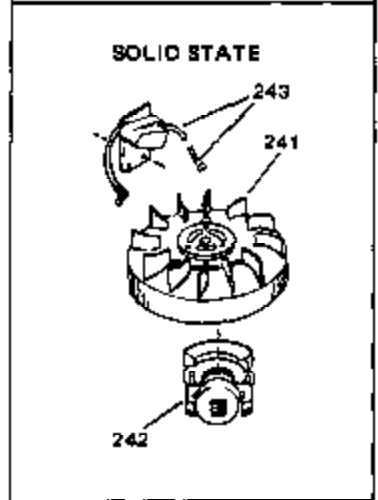

Engine Parts List #2

Ref #	Part Number	Qty	Description
77	27656	0	Washer, Flat
95	650489	0	Screw
95	650516	0	Screw
107	28277	0	Washer, Flat
121	30063	0	Screw
121	30688	0	Screw, Hex hd. Sems, 1/4-20 x 1/2
209	33018	0	Harness, Adapter
237	30547A	0	Contact Assy., Breaker
238	30548B	0	Condenser
244	610689A	0	Magneto, Tecumseh
247	32386	0	Starter Motor Kit (110-120 Volt)
247	32901	0	Starter Motor Kit (110-120 Volt)
247	33328	0	Starter Motor Kit (110-120 Volt)
247	33328A	0	Starter Motor Kit (110-120 Volt)
247	33328B	0	Starter Motor Kit (110-120 Volt)
247	33328C	0	Starter Motor Kit (110-120 Volt)
247	33518	0	Starter Motor Kit (110-120 Volt)
247	33518A	0	Starter Motor Kit (110-120 Volt)
247	33518B	0	Starter Motor Kit (110-120 Volt)
247	33518B	0	Starter Motor Kit (110-120 Volt)
248	30811A	0	Flywheel
248	611042	0	Flywheel (Std. Point) (V70 type letter D)
248	611085	0	Flywheel (Solid state ignition)