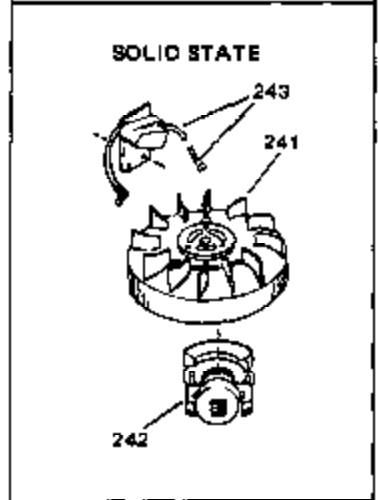

Ref #	Part Number	Qty	Description
162	650549	0	Screw
163	30200	0	Screw
164	32410	0	Knob, Speed control
165	27793	0	Clip, Conduit
166	28942	0	Screw
167	32181A	0	Control Assy., Speed
168	33549	0	Clamp, Tank holddown
169	33548	0	Deflector, Fuel
174	29673	0	Gasket, Filler plug
175	34165	0	Dipstick, Oil (Screw In) (2.34")
219	650815	0	Washer, Belleville
220	8116	0	Nut
221	32125	0	Cup, Starter
222	35009	0	Screen, Starter cup
226	34443A	0	Solid State Assy.
227	650872	0	Stud, Solid State mounting
228	611085	0	Flywheel (Solid state ignition)
236	34346	0	Decal, Instruction
239	631021	0	Inlet Needle, Seat & Clip Assy.
240	631449	0	Carburetor
249	33239	0	Gasket Set