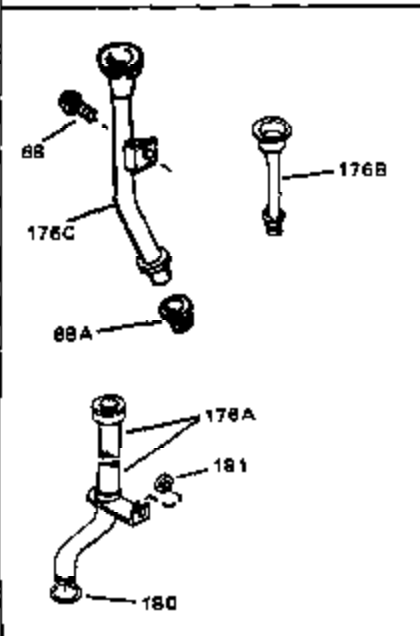

Ref #	Part Number	Qty	Description
162	650549	0	Screw
163	30200	0	Screw
164	32410	0	Knob, Speed control
165	27793	0	Clip, Conduit
166	28942	0	Screw
167	32181A	0	Control Assy., Speed
168	33549	0	Clamp, Tank holddown
169	33548	0	Deflector, Fuel
174	29673	0	Gasket, Filler plug
175	34165	0	Dipstick, Oil (Screw In) (2.34")
219	650815	0	Washer, Belleville
220	8116	0	Nut
221	32125	0	Cup, Starter
222	35009	0	Screen, Starter cup
226	34443A	0	Solid State Assy.
227	650872	0	Stud, Solid State mounting
228	611085	0	Flywheel (Solid state ignition)
236	34346	0	Decal, Instruction
239	631021	0	Inlet Needle, Seat & Clip Assy.
240	631449	0	Carburetor
249	33239	0	Gasket Set