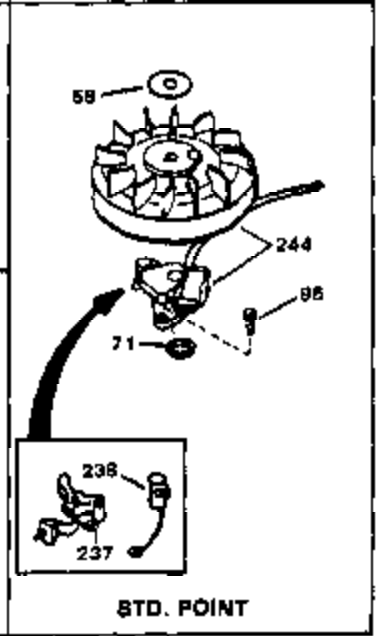

Ref #	Part Number	Qty	Description
162	650549	0	Screw
163	30200	0	Screw
164	32410	0	Knob, Speed control
165	27793	0	Clip, Conduit
166	28942	0	Screw
167	32181A	0	Control Assy., Speed
168	33549	0	Clamp, Tank holddown
169	33548	0	Deflector, Fuel
174	29673	0	Gasket, Filler plug
175	34165	0	Dipstick, Oil (Screw In) (2.34")
219	650815	0	Washer, Belleville
220	8116	0	Nut
221	32125	0	Cup, Starter
222	35009	0	Screen, Starter cup
226	34443A	0	Solid State Assy.
227	650872	0	Stud, Solid State mounting
228	611085	0	Flywheel (Solid state ignition)
236	34346	0	Decal, Instruction
239	631021	0	Inlet Needle, Seat & Clip Assy.
240	631449	0	Carburetor
249	33239	0	Gasket Set