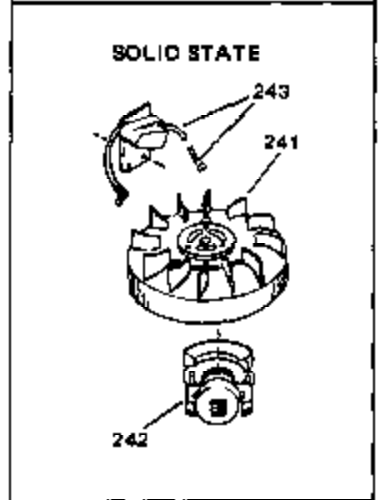

Engine Parts List #2

Ref #	Part Number	Qty	Description
77	27656	0	Washer, Flat
95	650489	0	Screw
95	650516	0	Screw
107	28277	0	Washer, Flat
121	30063	0	Screw
121	30688	0	Screw, Hex hd. Sems, 1/4-20 x 1/2
209	33018	0	Harness, Adapter
211	28726	0	Screw, Phil. rd. hd., 5-40 x 9/16
212	28727	0	Lockwasher
213	28728	0	Nut
214	30064	0	Cover, Rectifier panel
215	30065	0	Nut, Long 5-40
216	30066	0	Screw
237	30547A	0	Contact Assy., Breaker
238	30548B	0	Condenser
244	610681A	0	Magneto, Tecumseh Alternator (w/ring gear)
247	32386	0	Starter Motor Kit (110-120 Volt)
247	32901	0	Starter Motor Kit (110-120 Volt)
247	33328	0	Starter Motor Kit (110-120 Volt)
247	33328A	0	Starter Motor Kit (110-120 Volt)
247	33328B	0	Starter Motor Kit (110-120 Volt)
247	33328C	0	Starter Motor Kit (110-120 Volt)
247	33518	0	Starter Motor Kit (110-120 Volt)
247	33518A	0	Starter Motor Kit (110-120 Volt)
247	33518B	0	Starter Motor Kit (110-120 Volt)
247	33518B	0	Starter Motor Kit (110-120 Volt)
248	30811A	0	Flywheel
248	611042	0	Flywheel (Std. Point) (V70 type letter D)
248	611085	0	Flywheel (Solid state ignition)