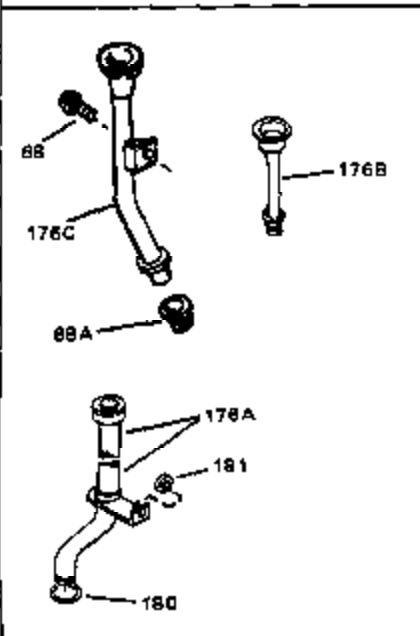

Engine Parts List #2

Ref #	Part Number	Qty	Description
77	27656	0	Washer, Flat
95	650489	0	Screw
95	650516	0	Screw
107	28277	0	Washer, Flat
121	30063	0	Screw
121	30688	0	Screw, Hex hd. Sems, 1/4-20 x 1/2
209	33018	0	Harness, Adapter
211	28726	0	Screw, Phil. rd. hd., 5-40 x 9/16
212	28727	0	Lockwasher
213	28728	0	Nut
214	30064	0	Cover, Rectifier panel
215	30065	0	Nut, Long 5-40
216	30066	0	Screw
237	30547A	0	Contact Assy., Breaker
238	30548B	0	Condenser
244	610681A	0	Magneto, Tecumseh Alternator (w/ring gear)
247	32386	0	Starter Motor Kit (110-120 Volt)
247	32901	0	Starter Motor Kit (110-120 Volt)
247	33328	0	Starter Motor Kit (110-120 Volt)
247	33328A	0	Starter Motor Kit (110-120 Volt)
247	33328B	0	Starter Motor Kit (110-120 Volt)
247	33328C	0	Starter Motor Kit (110-120 Volt)
247	33518	0	Starter Motor Kit (110-120 Volt)
247	33518A	0	Starter Motor Kit (110-120 Volt)
247	33518B	0	Starter Motor Kit (110-120 Volt)
247	33518B	0	Starter Motor Kit (110-120 Volt)
248	30811A	0	Flywheel
248	611042	0	Flywheel (Std. Point) (V70 type letter D)
248	611085	0	Flywheel (Solid state ignition)