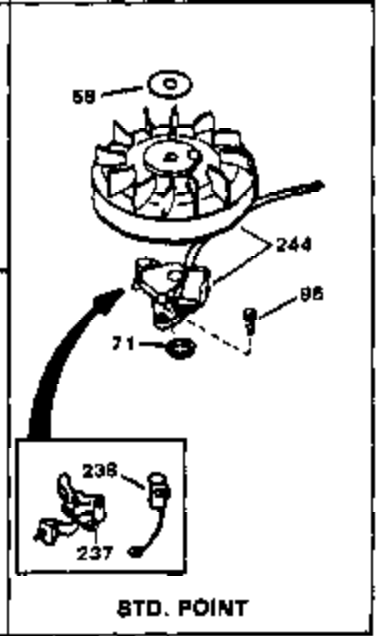

Engine Parts List #2

Ref #	Part Number	Qty	Description
77	27656	0	Washer, Flat
95	650489	0	Screw
95	650516	0	Screw
107	28277	0	Washer, Flat
121	30063	0	Screw
121	30688	0	Screw, Hex hd. Sems, 1/4-20 x 1/2
209	33018	0	Harness, Adapter
211	28726	0	Screw, Phil. rd. hd., 5-40 x 9/16
212	28727	0	Lockwasher
213	28728	0	Nut
214	30064	0	Cover, Rectifier panel
215	30065	0	Nut, Long 5-40
216	30066	0	Screw
237	30547A	0	Contact Assy., Breaker
238	30548B	0	Condenser
244	610681A	0	Magneto, Tecumseh Alternator (w/ring gear)
247	32386	0	Starter Motor Kit (110-120 Volt)
247	32901	0	Starter Motor Kit (110-120 Volt)
247	33328	0	Starter Motor Kit (110-120 Volt)
247	33328A	0	Starter Motor Kit (110-120 Volt)
247	33328B	0	Starter Motor Kit (110-120 Volt)
247	33328C	0	Starter Motor Kit (110-120 Volt)
247	33518	0	Starter Motor Kit (110-120 Volt)
247	33518A	0	Starter Motor Kit (110-120 Volt)
247	33518B	0	Starter Motor Kit (110-120 Volt)
247	33518B	0	Starter Motor Kit (110-120 Volt)
248	30811A	0	Flywheel
248	611042	0	Flywheel (Std. Point) (V70 type letter D)
248	611085	0	Flywheel (Solid state ignition)