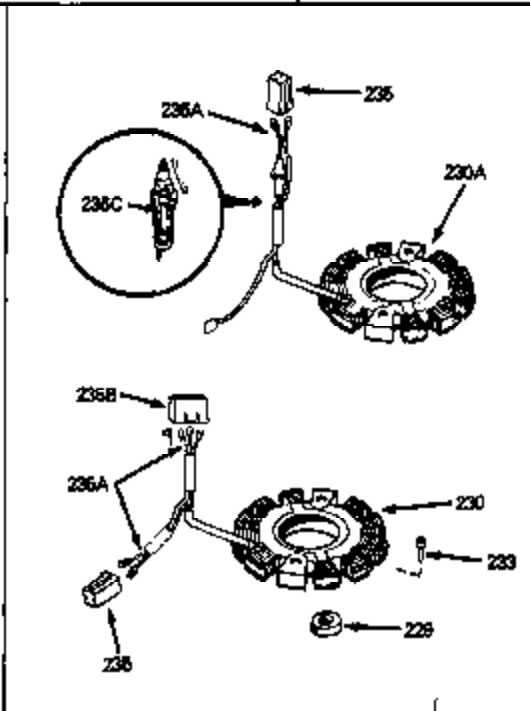

Engine Parts List #2

Ref #	Part Number	Qty	Description
77	27656	0	Washer, Flat
95	650489	0	Screw
95	650516	0	Screw
107	28277	0	Washer, Flat
121	30063	0	Screw
121	30688	0	Screw, Hex hd. Sems, 1/4-20 x 1/2
209	33018	0	Harness, Adapter
211	28726	0	Screw, Phil. rd. hd., 5-40 x 9/16
212	28727	0	Lockwasher
213	28728	0	Nut
214	30064	0	Cover, Rectifier panel
215	30065	0	Nut, Long 5-40
216	30066	0	Screw
237	30547A	0	Contact Assy., Breaker
238	30548B	0	Condenser
244	610681A	0	Magneto, Tecumseh Alternator (w/ring gear)
247	32386	0	Starter Motor Kit (110-120 Volt)
247	32901	0	Starter Motor Kit (110-120 Volt)
247	33328	0	Starter Motor Kit (110-120 Volt)
247	33328A	0	Starter Motor Kit (110-120 Volt)
247	33328B	0	Starter Motor Kit (110-120 Volt)
247	33328C	0	Starter Motor Kit (110-120 Volt)
247	33518	0	Starter Motor Kit (110-120 Volt)
247	33518A	0	Starter Motor Kit (110-120 Volt)
247	33518B	0	Starter Motor Kit (110-120 Volt)
247	33518B	0	Starter Motor Kit (110-120 Volt)
248	30811A	0	Flywheel
248	611042	0	Flywheel (Std. Point) (V70 type letter D)
248	611085	0	Flywheel (Solid state ignition)