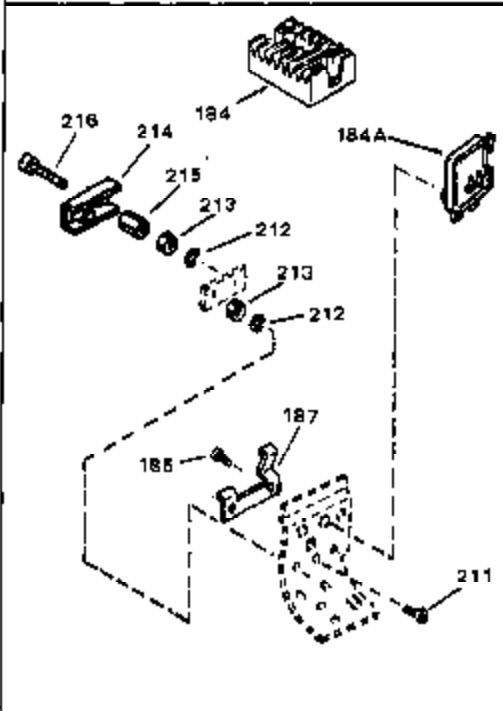

Engine Parts List #2

Ref #	Part Number	Qty	Description
77	27656	0	Washer, Flat
95	650489	0	Screw
95	650516	0	Screw
107	28277	0	Washer, Flat
121	30063	0	Screw
121	30688	0	Screw, Hex hd. Sems, 1/4-20 x 1/2
209	33018	0	Harness, Adapter
211	28726	0	Screw, Phil. rd. hd., 5-40 x 9/16
212	28727	0	Lockwasher
213	28728	0	Nut
214	30064	0	Cover, Rectifier panel
215	30065	0	Nut, Long 5-40
216	30066	0	Screw
237	30547A	0	Contact Assy., Breaker
238	30548B	0	Condenser
244	610681A	0	Magneto, Tecumseh Alternator (w/ring gear)
247	32386	0	Starter Motor Kit (110-120 Volt)
247	32901	0	Starter Motor Kit (110-120 Volt)
247	33328	0	Starter Motor Kit (110-120 Volt)
247	33328A	0	Starter Motor Kit (110-120 Volt)
247	33328B	0	Starter Motor Kit (110-120 Volt)
247	33328C	0	Starter Motor Kit (110-120 Volt)
247	33518	0	Starter Motor Kit (110-120 Volt)
247	33518A	0	Starter Motor Kit (110-120 Volt)
247	33518B	0	Starter Motor Kit (110-120 Volt)
247	33518B	0	Starter Motor Kit (110-120 Volt)
248	30811A	0	Flywheel
248	611042	0	Flywheel (Std. Point) (V70 type letter D)
248	611085	0	Flywheel (Solid state ignition)