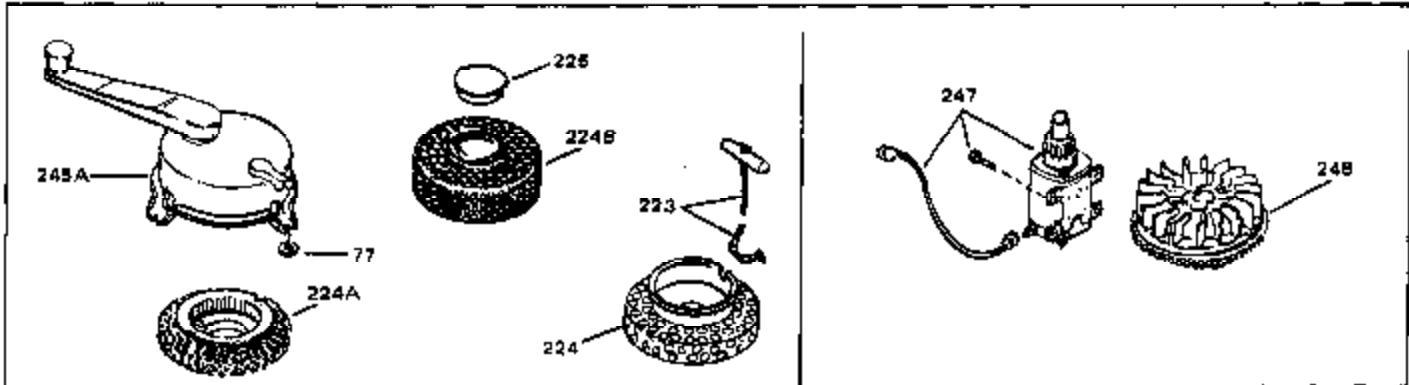

Engine Parts List #2

Ref #	Part Number	Qty	Description
77	27656	0	Washer, Flat
95	650489	0	Screw
95	650516	0	Screw
107	28277	0	Washer, Flat
121	30063	0	Screw
121	30688	0	Screw, Hex hd. Sems, 1/4-20 x 1/2
209	33018	0	Harness, Adapter
211	28726	0	Screw, Phil. rd. hd., 5-40 x 9/16
212	28727	0	Lockwasher
213	28728	0	Nut
214	30064	0	Cover, Rectifier panel
215	30065	0	Nut, Long 5-40
216	30066	0	Screw
237	30547A	0	Contact Assy., Breaker
238	30548B	0	Condenser
244	610681A	0	Magneto, Tecumseh Alternator (w/ring gear)
247	32386	0	Starter Motor Kit (110-120 Volt)
247	32901	0	Starter Motor Kit (110-120 Volt)
247	33328	0	Starter Motor Kit (110-120 Volt)
247	33328A	0	Starter Motor Kit (110-120 Volt)
247	33328B	0	Starter Motor Kit (110-120 Volt)
247	33328C	0	Starter Motor Kit (110-120 Volt)
247	33518	0	Starter Motor Kit (110-120 Volt)
247	33518A	0	Starter Motor Kit (110-120 Volt)
247	33518B	0	Starter Motor Kit (110-120 Volt)
247	33518B	0	Starter Motor Kit (110-120 Volt)
248	30811A	0	Flywheel
248	611042	0	Flywheel (Std. Point) (V70 type letter D)
248	611085	0	Flywheel (Solid state ignition)