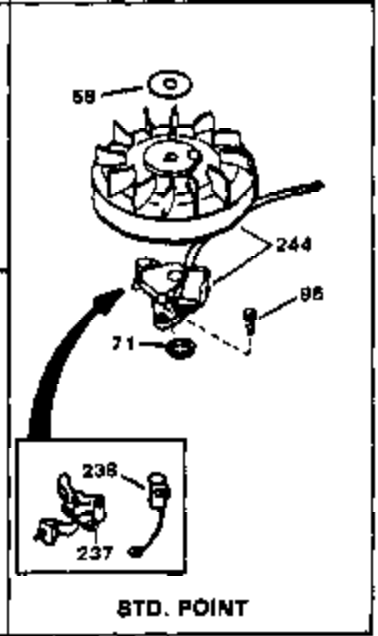

Ref #	Part Number	Qty	Description
165	27793	0	Clip, Conduit
166	28942	0	Screw
167	32181A	0	Control Assy., Speed
182	27625	0	Plug, Oil filler
183	29673	0	Gasket, Filler plug
205	650643	0	Screw
206	28545	0	Grommet, Plastic
207	33356	0	Terminal, Ground
219	650815	0	Washer, Belleville
220	8116	0	Nut
221	32125	0	Cup, Starter
222	590417	0	Screen, Starter cup
236	34346	0	Decal, Instruction
236B	31752	0	Decal, Air cleaner
239	631021	0	Inlet Needle, Seat & Clip Assy.
240	631449	0	Carburetor
245	590420	0	Starter, Rewind
249	33239	0	Gasket Set