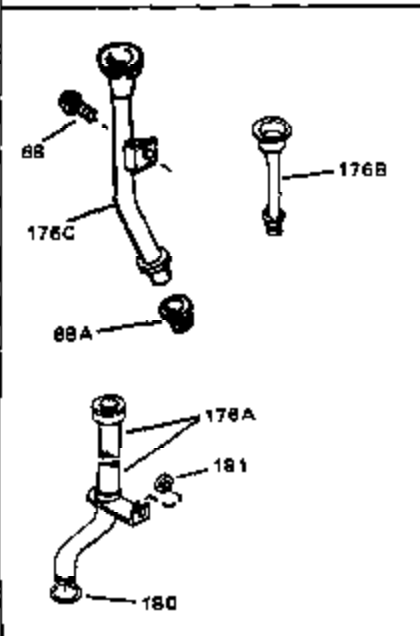

Ref #	Part Number	Qty	Description
165	27793	0	Clip, Conduit
166	28942	0	Screw
167	32181A	0	Control Assy., Speed
182	27625	0	Plug, Oil filler
183	29673	0	Gasket, Filler plug
205	650643	0	Screw
206	28545	0	Grommet, Plastic
207	33356	0	Terminal, Ground
219	650815	0	Washer, Belleville
220	8116	0	Nut
221	32125	0	Cup, Starter
222	590417	0	Screen, Starter cup
236	34346	0	Decal, Instruction
236B	31752	0	Decal, Air cleaner
239	631021	0	Inlet Needle, Seat & Clip Assy.
240	631449	0	Carburetor
245	590420	0	Starter, Rewind
249	33239	0	Gasket Set