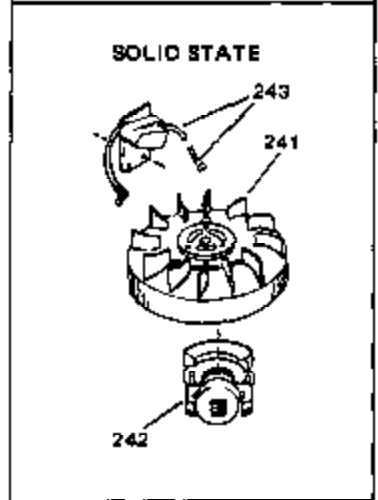

Ref #	Part Number	Qty	Description
165	27793	0	Clip, Conduit
166	28942	0	Screw
167	32181A	0	Control Assy., Speed
182	27625	0	Plug, Oil filler
183	29673	0	Gasket, Filler plug
205	650643	0	Screw
206	28545	0	Grommet, Plastic
207	33356	0	Terminal, Ground
219	650815	0	Washer, Belleville
220	8116	0	Nut
221	32125	0	Cup, Starter
222	590417	0	Screen, Starter cup
236	34346	0	Decal, Instruction
236B	31752	0	Decal, Air cleaner
239	631021	0	Inlet Needle, Seat & Clip Assy.
240	631449	0	Carburetor
245	590420	0	Starter, Rewind
249	33239	0	Gasket Set