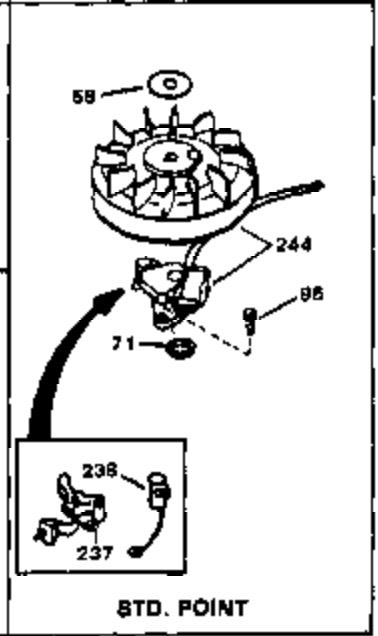

Engine Parts List #2

Ref #	Part Number	Qty	Description
77	27656	0	Washer, Flat
95	650489	0	Screw
95	650516	0	Screw
107	28277	0	Washer, Flat
121	30063	0	Screw
121	30688	0	Screw, Hex hd. Sems, 1/4-20 x 1/2
209	33018	0	Harness, Adapter
237	30547A	0	Contact Assy., Breaker
238	30548B	0	Condenser
244	610694A	0	Magneto, Tecumseh (w/ring gear for 110 Volt
247	32386	0	Starter Motor Kit (110-120 Volt)
247	32901	0	Starter Motor Kit (110-120 Volt)
247	33328	0	Starter Motor Kit (110-120 Volt)
247	33328A	0	Starter Motor Kit (110-120 Volt)
247	33328B	0	Starter Motor Kit (110-120 Volt)
247	33328C	0	Starter Motor Kit (110-120 Volt)
247	33518	0	Starter Motor Kit (110-120 Volt)
247	33518A	0	Starter Motor Kit (110-120 Volt)
247	33518B	0	Starter Motor Kit (110-120 Volt)
247	33518B	0	Starter Motor Kit (110-120 Volt)
248	30811A	0	Flywheel
248	611042	0	Flywheel (Std. Point) (V70 type letter D)
248	611085	0	Flywheel (Solid state ignition)