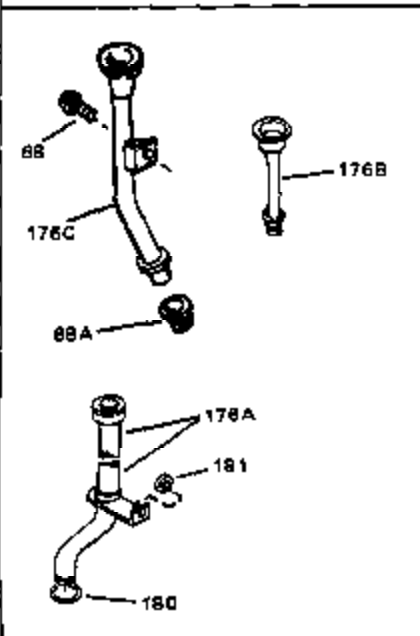

Engine Parts List #2

Ref #	Part Number	Qty	Description
77	27656	0	Washer, Flat
95	650489	0	Screw
95	650516	0	Screw
107	28277	0	Washer, Flat
121	30063	0	Screw
121	30688	0	Screw, Hex hd. Sems, 1/4-20 x 1/2
209	33018	0	Harness, Adapter
237	30547A	0	Contact Assy., Breaker
238	30548B	0	Condenser
244	610694A	0	Magneto, Tecumseh (w/ring gear for 110 Volt
247	32386	0	Starter Motor Kit (110-120 Volt)
247	32901	0	Starter Motor Kit (110-120 Volt)
247	33328	0	Starter Motor Kit (110-120 Volt)
247	33328A	0	Starter Motor Kit (110-120 Volt)
247	33328B	0	Starter Motor Kit (110-120 Volt)
247	33328C	0	Starter Motor Kit (110-120 Volt)
247	33518	0	Starter Motor Kit (110-120 Volt)
247	33518A	0	Starter Motor Kit (110-120 Volt)
247	33518B	0	Starter Motor Kit (110-120 Volt)
247	33518B	0	Starter Motor Kit (110-120 Volt)
248	30811A	0	Flywheel
248	611042	0	Flywheel (Std. Point) (V70 type letter D)
248	611085	0	Flywheel (Solid state ignition)