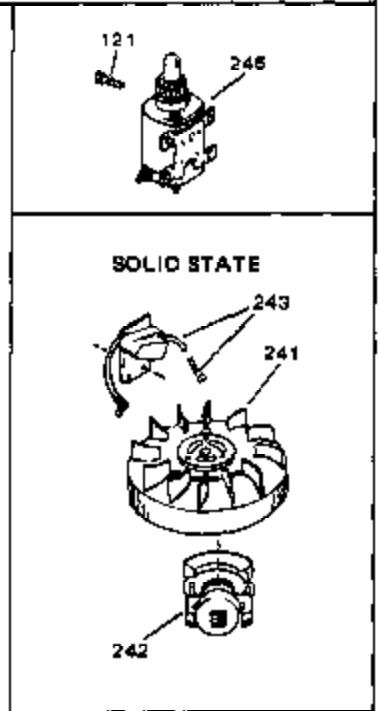

Engine Parts List #2

Ref #	Part Number	Qty	Description
77	27656	0	Washer, Flat
95	650489	0	Screw
95	650516	0	Screw
107	28277	0	Washer, Flat
121	30063	0	Screw
121	30688	0	Screw, Hex hd. Sems, 1/4-20 x 1/2
209	33018	0	Harness, Adapter
237	30547A	0	Contact Assy., Breaker
238	30548B	0	Condenser
244	610694A	0	Magneto, Tecumseh (w/ring gear for 110 Volt
247	32386	0	Starter Motor Kit (110-120 Volt)
247	32901	0	Starter Motor Kit (110-120 Volt)
247	33328	0	Starter Motor Kit (110-120 Volt)
247	33328A	0	Starter Motor Kit (110-120 Volt)
247	33328B	0	Starter Motor Kit (110-120 Volt)
247	33328C	0	Starter Motor Kit (110-120 Volt)
247	33518	0	Starter Motor Kit (110-120 Volt)
247	33518A	0	Starter Motor Kit (110-120 Volt)
247	33518B	0	Starter Motor Kit (110-120 Volt)
247	33518B	0	Starter Motor Kit (110-120 Volt)
248	30811A	0	Flywheel
248	611042	0	Flywheel (Std. Point) (V70 type letter D)
248	611085	0	Flywheel (Solid state ignition)