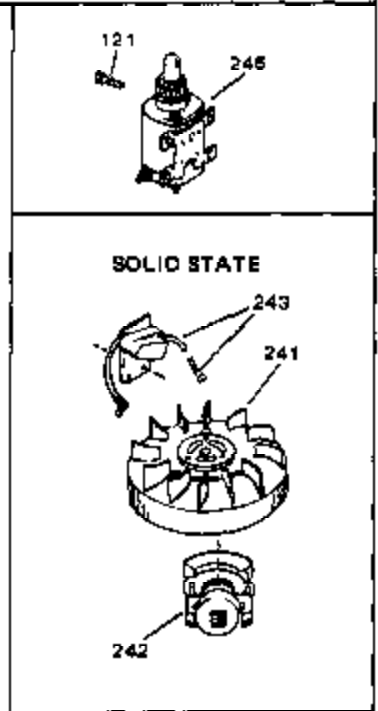

Engine Parts List #1

Ref #	Part Number	Qty	Description
163	30200	0	Screw
164	32410	0	Knob, Speed control
165	27793	0	Clip, Conduit
166	28942	0	Screw
167	32181A	0	Control Assy., Speed
168	33549	0	Clamp, Tank holddown
169	33548	0	Deflector, Fuel
174	29985	0	"O" Ring
175	31569A	0	Dipstick, Oil
205	650643	0	Screw
206	28545	0	Grommet, Plastic
219	650815	0	Washer, Belleville
220	8116	0	Nut
221	32125	0	Cup, Starter
222	590417	0	Screen, Starter cup
236	34346	0	Decal, Instruction
236B	31752	0	Decal, Air cleaner
239	631021	0	Inlet Needle, Seat & Clip Assy.
240	631449	0	Carburetor
245	590420	0	Starter, Rewind
249	33239	0	Gasket Set