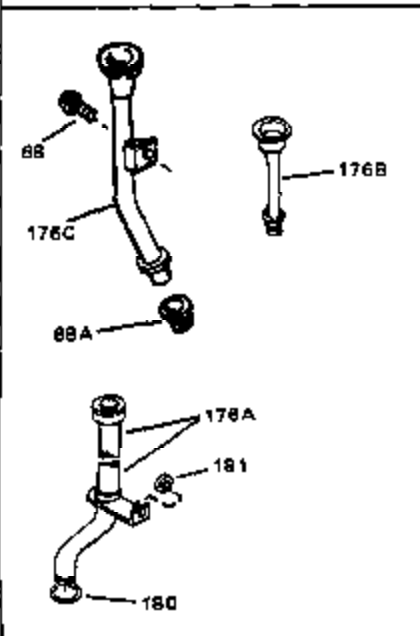

Engine Parts List #1

Ref #	Part Number	Qty	Description
163	30200	0	Screw
164	32410	0	Knob, Speed control
165	27793	0	Clip, Conduit
166	28942	0	Screw
167	32181A	0	Control Assy., Speed
168	33549	0	Clamp, Tank holddown
169	33548	0	Deflector, Fuel
174	29985	0	"O" Ring
175	31569A	0	Dipstick, Oil
205	650643	0	Screw
206	28545	0	Grommet, Plastic
219	650815	0	Washer, Belleville
220	8116	0	Nut
221	32125	0	Cup, Starter
222	590417	0	Screen, Starter cup
236	34346	0	Decal, Instruction
236B	31752	0	Decal, Air cleaner
239	631021	0	Inlet Needle, Seat & Clip Assy.
240	631449	0	Carburetor
245	590420	0	Starter, Rewind
249	33239	0	Gasket Set