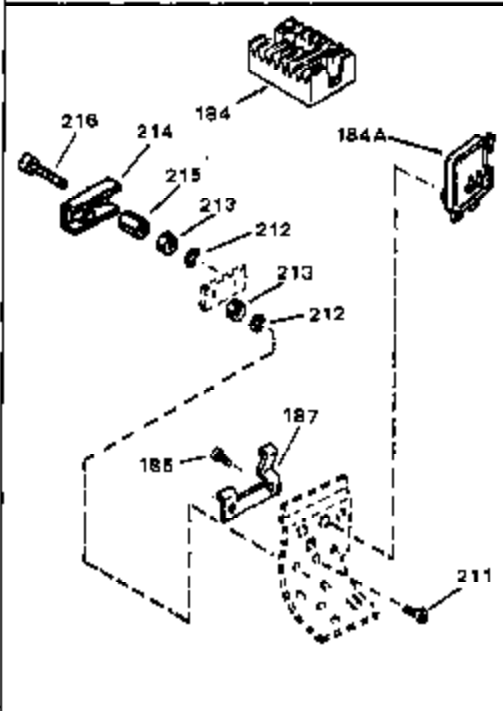

Engine Parts List #1

Ref #	Part Number	Qty	Description
163	30200	0	Screw
164	32410	0	Knob, Speed control
165	27793	0	Clip, Conduit
166	28942	0	Screw
167	32181A	0	Control Assy., Speed
168	33549	0	Clamp, Tank holddown
169	33548	0	Deflector, Fuel
174	29985	0	"O" Ring
175	31569A	0	Dipstick, Oil
205	650643	0	Screw
206	28545	0	Grommet, Plastic
219	650815	0	Washer, Belleville
220	8116	0	Nut
221	32125	0	Cup, Starter
222	590417	0	Screen, Starter cup
236	34346	0	Decal, Instruction
236B	31752	0	Decal, Air cleaner
239	631021	0	Inlet Needle, Seat & Clip Assy.
240	631449	0	Carburetor
245	590420	0	Starter, Rewind
249	33239	0	Gasket Set