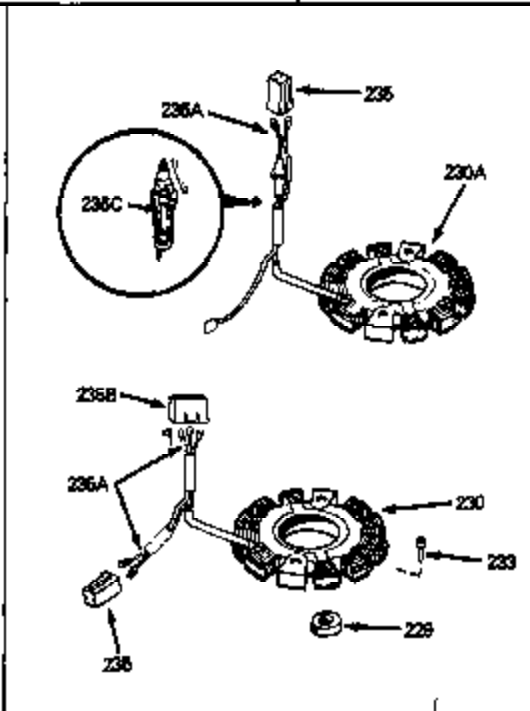

Engine Parts List #1

Ref #	Part Number	Qty	Description
163	30200	0	Screw
164	32410	0	Knob, Speed control
165	27793	0	Clip, Conduit
166	28942	0	Screw
167	32181A	0	Control Assy., Speed
168	33549	0	Clamp, Tank holddown
169	33548	0	Deflector, Fuel
174	29985	0	"O" Ring
175	31569A	0	Dipstick, Oil
205	650643	0	Screw
206	28545	0	Grommet, Plastic
219	650815	0	Washer, Belleville
220	8116	0	Nut
221	32125	0	Cup, Starter
222	590417	0	Screen, Starter cup
236	34346	0	Decal, Instruction
236B	31752	0	Decal, Air cleaner
239	631021	0	Inlet Needle, Seat & Clip Assy.
240	631449	0	Carburetor
245	590420	0	Starter, Rewind
249	33239	0	Gasket Set