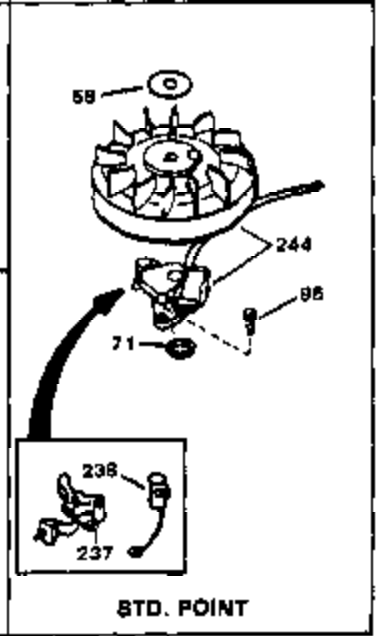

Engine Parts List #1

Ref #	Part Number	Qty	Description
163	30200	0	Screw
164	32410	0	Knob, Speed control
165	27793	0	Clip, Conduit
166	28942	0	Screw
167	32181A	0	Control Assy., Speed
168	33549	0	Clamp, Tank holddown
169	33548	0	Deflector, Fuel
174	29985	0	"O" Ring
175	31569A	0	Dipstick, Oil
205	650643	0	Screw
206	28545	0	Grommet, Plastic
219	650815	0	Washer, Belleville
220	8116	0	Nut
221	32125	0	Cup, Starter
222	590417	0	Screen, Starter cup
236	34346	0	Decal, Instruction
236B	31752	0	Decal, Air cleaner
239	631021	0	Inlet Needle, Seat & Clip Assy.
240	631449	0	Carburetor
245	590420	0	Starter, Rewind
249	33239	0	Gasket Set