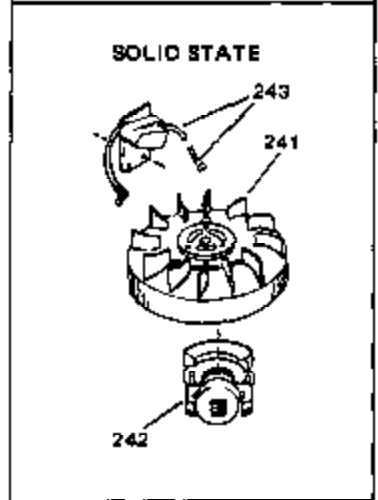

Engine Parts List #2

Ref #	Part Number	Qty	Description
77	27656	0	Washer, Flat
95	650489	0	Screw
95	650516	0	Screw
107	28277	0	Washer, Flat
121	30063	0	Screw
121	30688	0	Screw, Hex hd. Sems, 1/4-20 x 1/2
209	33018	0	Harness, Adapter
237	32434	0	Contact Assy., Breaker
238	610767A	0	Condenser
244	610766	0	Magneto, Tecumseh Alternator (w/ring gear)
247	32386	0	Starter Motor Kit (110-120 Volt)
247	32901	0	Starter Motor Kit (110-120 Volt)
247	33328	0	Starter Motor Kit (110-120 Volt)
247	33328A	0	Starter Motor Kit (110-120 Volt)
247	33328B	0	Starter Motor Kit (110-120 Volt)
247	33328C	0	Starter Motor Kit (110-120 Volt)
247	33518	0	Starter Motor Kit (110-120 Volt)
247	33518A	0	Starter Motor Kit (110-120 Volt)
247	33518B	0	Starter Motor Kit (110-120 Volt)
247	33518B	0	Starter Motor Kit (110-120 Volt)
248	30811A	0	Flywheel
248	611042	0	Flywheel (Std. Point) (V70 type letter D)
248	611085	0	Flywheel (Solid state ignition)