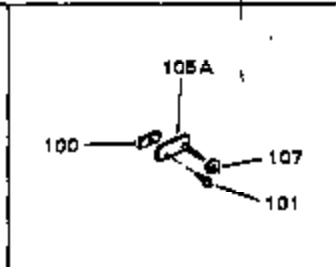

Engine Parts List #2

Ref #	Part Number	Qty	Description
77	27656	0	Washer, Flat
95	650489	0	Screw
95	650516	0	Screw
107	28277	0	Washer, Flat
121	30063	0	Screw
121	30688	0	Screw, Hex hd. Sems, 1/4-20 x 1/2
209	33018	0	Harness, Adapter
237	32434	0	Contact Assy., Breaker
238	610767A	0	Condenser
244	610766	0	Magneto, Tecumseh Alternator (w/ring gear)
247	32386	0	Starter Motor Kit (110-120 Volt)
247	32901	0	Starter Motor Kit (110-120 Volt)
247	33328	0	Starter Motor Kit (110-120 Volt)
247	33328A	0	Starter Motor Kit (110-120 Volt)
247	33328B	0	Starter Motor Kit (110-120 Volt)
247	33328C	0	Starter Motor Kit (110-120 Volt)
247	33518	0	Starter Motor Kit (110-120 Volt)
247	33518A	0	Starter Motor Kit (110-120 Volt)
247	33518B	0	Starter Motor Kit (110-120 Volt)
247	33518B	0	Starter Motor Kit (110-120 Volt)
248	30811A	0	Flywheel
248	611042	0	Flywheel (Std. Point) (V70 type letter D)
248	611085	0	Flywheel (Solid state ignition)