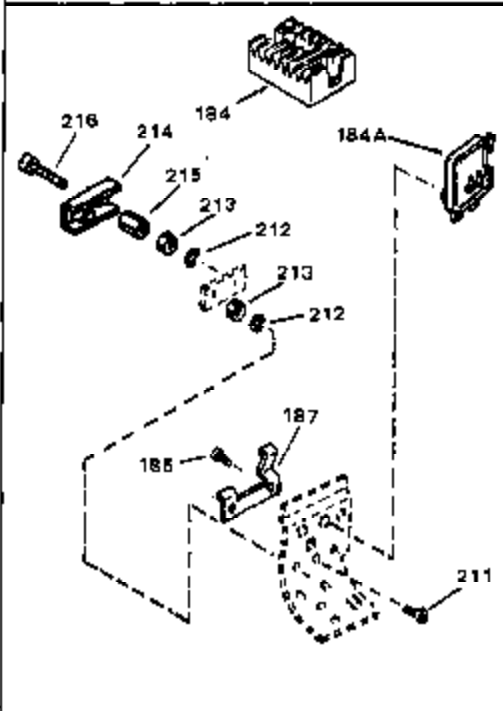

Engine Parts List #2

Ref #	Part Number	Qty	Description
77	27656	0	Washer, Flat
95	650489	0	Screw
95	650516	0	Screw
107	28277	0	Washer, Flat
121	30063	0	Screw
121	30688	0	Screw, Hex hd. Sems, 1/4-20 x 1/2
209	33018	0	Harness, Adapter
237	30547A	0	Contact Assy., Breaker
238	30548B	0	Condenser
244	610689A	0	Magneto, Tecumseh
247	32386	0	Starter Motor Kit (110-120 Volt)
247	32901	0	Starter Motor Kit (110-120 Volt)
247	33328	0	Starter Motor Kit (110-120 Volt)
247	33328A	0	Starter Motor Kit (110-120 Volt)
247	33328B	0	Starter Motor Kit (110-120 Volt)
247	33328C	0	Starter Motor Kit (110-120 Volt)
247	33518	0	Starter Motor Kit (110-120 Volt)
247	33518A	0	Starter Motor Kit (110-120 Volt)
247	33518B	0	Starter Motor Kit (110-120 Volt)
247	33518B	0	Starter Motor Kit (110-120 Volt)
248	30811A	0	Flywheel
248	611042	0	Flywheel (Std. Point) (V70 type letter D)
248	611085	0	Flywheel (Solid state ignition)