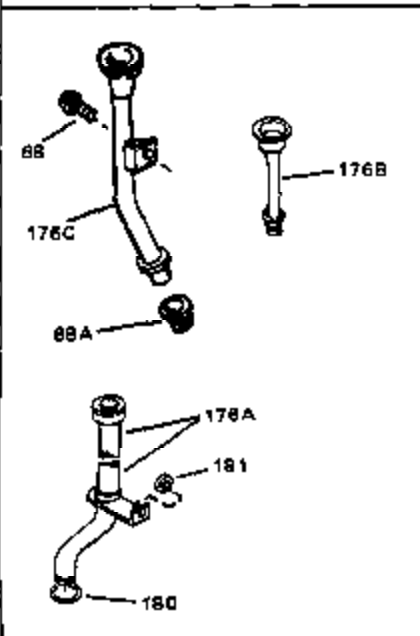

Engine Parts List #2

Ref #	Part Number	Qty	Description
77	27656	0	Washer, Flat
95	650489	0	Screw
95	650516	0	Screw
107	28277	0	Washer, Flat
121	30063	0	Screw
121	30688	0	Screw, Hex hd. Sems, 1/4-20 x 1/2
209	33018	0	Harness, Adapter
237	30547A	0	Contact Assy., Breaker
238	30548B	0	Condenser
244	610852	0	Magneto, Tecumseh
247	32386	0	Starter Motor Kit (110-120 Volt)
247	32901	0	Starter Motor Kit (110-120 Volt)
247	33328	0	Starter Motor Kit (110-120 Volt)
247	33328A	0	Starter Motor Kit (110-120 Volt)
247	33328B	0	Starter Motor Kit (110-120 Volt)
247	33328C	0	Starter Motor Kit (110-120 Volt)
247	33518	0	Starter Motor Kit (110-120 Volt)
247	33518A	0	Starter Motor Kit (110-120 Volt)
247	33518B	0	Starter Motor Kit (110-120 Volt)
247	33518B	0	Starter Motor Kit (110-120 Volt)
248	30811A	0	Flywheel
248	611042	0	Flywheel (Std. Point) (V70 type letter D)
248	611085	0	Flywheel (Solid state ignition)