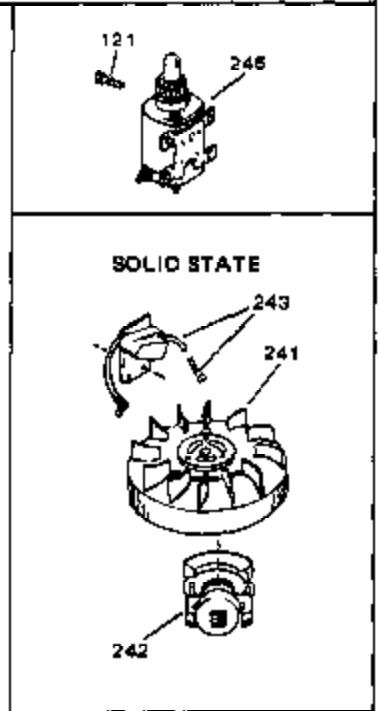

Engine Parts List #2

Ref #	Part Number	Qty	Description
77	27656	0	Washer, Flat
95	650489	0	Screw
95	650516	0	Screw
107	28277	0	Washer, Flat
121	30063	0	Screw
121	30688	0	Screw, Hex hd. Sems, 1/4-20 x 1/2
209	33018	0	Harness, Adapter
237	30547A	0	Contact Assy., Breaker
238	30548B	0	Condenser
244	610852	0	Magneto, Tecumseh
247	32386	0	Starter Motor Kit (110-120 Volt)
247	32901	0	Starter Motor Kit (110-120 Volt)
247	33328	0	Starter Motor Kit (110-120 Volt)
247	33328A	0	Starter Motor Kit (110-120 Volt)
247	33328B	0	Starter Motor Kit (110-120 Volt)
247	33328C	0	Starter Motor Kit (110-120 Volt)
247	33518	0	Starter Motor Kit (110-120 Volt)
247	33518A	0	Starter Motor Kit (110-120 Volt)
247	33518B	0	Starter Motor Kit (110-120 Volt)
247	33518B	0	Starter Motor Kit (110-120 Volt)
248	30811A	0	Flywheel
248	611042	0	Flywheel (Std. Point) (V70 type letter D)
248	611085	0	Flywheel (Solid state ignition)