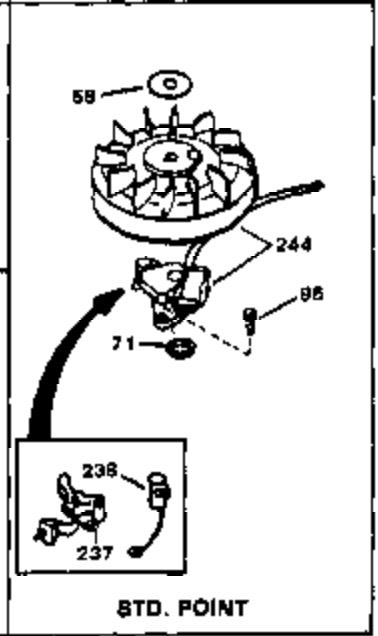

Engine Parts List #2

Ref #	Part Number	Qty	Description
77	27656	0	Washer, Flat
95	650489	0	Screw
95	650516	0	Screw
107	28277	0	Washer, Flat
121	30063	0	Screw
121	30688	0	Screw, Hex hd. Sems, 1/4-20 x 1/2
209	33018	0	Harness, Adapter
237	30547A	0	Contact Assy., Breaker
238	30548B	0	Condenser
244	610852	0	Magneto, Tecumseh
247	32386	0	Starter Motor Kit (110-120 Volt)
247	32901	0	Starter Motor Kit (110-120 Volt)
247	33328	0	Starter Motor Kit (110-120 Volt)
247	33328A	0	Starter Motor Kit (110-120 Volt)
247	33328B	0	Starter Motor Kit (110-120 Volt)
247	33328C	0	Starter Motor Kit (110-120 Volt)
247	33518	0	Starter Motor Kit (110-120 Volt)
247	33518A	0	Starter Motor Kit (110-120 Volt)
247	33518B	0	Starter Motor Kit (110-120 Volt)
247	33518B	0	Starter Motor Kit (110-120 Volt)
248	30811A	0	Flywheel
248	611042	0	Flywheel (Std. Point) (V70 type letter D)
248	611085	0	Flywheel (Solid state ignition)