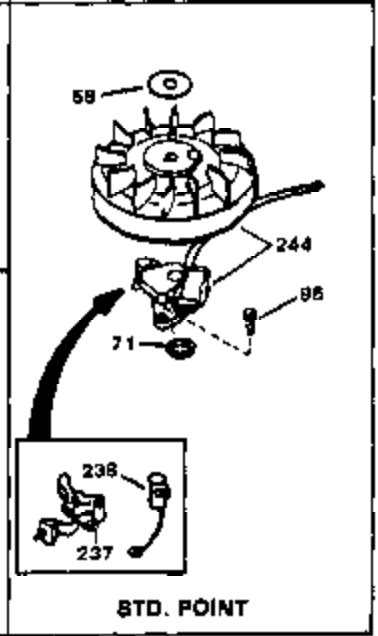

Engine Parts List #2

Ref #	Part Number	Qty	Description
77	27656	0	Washer, Flat
95	650489	0	Screw
95	650516	0	Screw
107	28277	0	Washer, Flat
121	30063	0	Screw
121	30688	0	Screw, Hex hd. Sems, 1/4-20 x 1/2
209	33018	0	Harness, Adapter
237	32434	0	Contact Assy., Breaker
238	610767A	0	Condenser
244	610766	0	Magneto, Tecumseh Alternator (w/ring gear)
247	32386	0	Starter Motor Kit (110-120 Volt)
247	32901	0	Starter Motor Kit (110-120 Volt)
247	33328	0	Starter Motor Kit (110-120 Volt)
247	33328A	0	Starter Motor Kit (110-120 Volt)
247	33328B	0	Starter Motor Kit (110-120 Volt)
247	33328C	0	Starter Motor Kit (110-120 Volt)
247	33518	0	Starter Motor Kit (110-120 Volt)
247	33518A	0	Starter Motor Kit (110-120 Volt)
247	33518B	0	Starter Motor Kit (110-120 Volt)
247	33518B	0	Starter Motor Kit (110-120 Volt)
248	30811A	0	Flywheel
248	611042	0	Flywheel (Std. Point) (V70 type letter D)
248	611085	0	Flywheel (Solid state ignition)