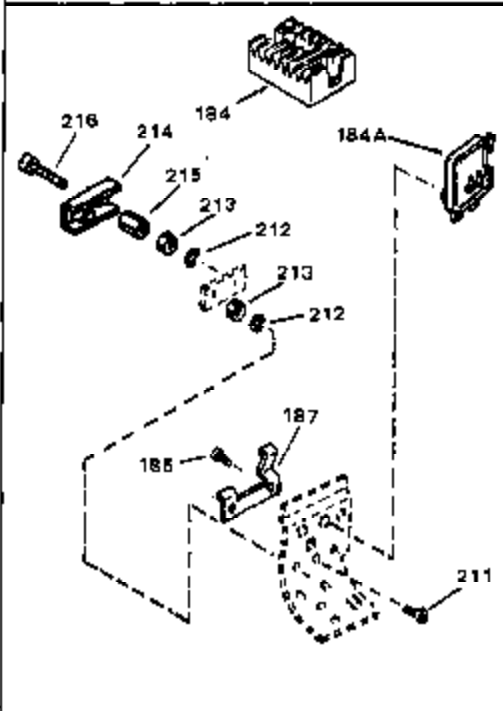

Engine Parts List #2

Ref #	Part Number	Qty	Description
77	27656	0	Washer, Flat
95	650489	0	Screw
95	650516	0	Screw
107	28277	0	Washer, Flat
121	30063	0	Screw
121	30688	0	Screw, Hex hd. Sems, 1/4-20 x 1/2
209	33018	0	Harness, Adapter
237	32434	0	Contact Assy., Breaker
238	610767A	0	Condenser
244	610766	0	Magneto, Tecumseh Alternator (w/ring gear)
247	32386	0	Starter Motor Kit (110-120 Volt)
247	32901	0	Starter Motor Kit (110-120 Volt)
247	33328	0	Starter Motor Kit (110-120 Volt)
247	33328A	0	Starter Motor Kit (110-120 Volt)
247	33328B	0	Starter Motor Kit (110-120 Volt)
247	33328C	0	Starter Motor Kit (110-120 Volt)
247	33518	0	Starter Motor Kit (110-120 Volt)
247	33518A	0	Starter Motor Kit (110-120 Volt)
247	33518B	0	Starter Motor Kit (110-120 Volt)
247	33518B	0	Starter Motor Kit (110-120 Volt)
248	30811A	0	Flywheel
248	611042	0	Flywheel (Std. Point) (V70 type letter D)
248	611085	0	Flywheel (Solid state ignition)