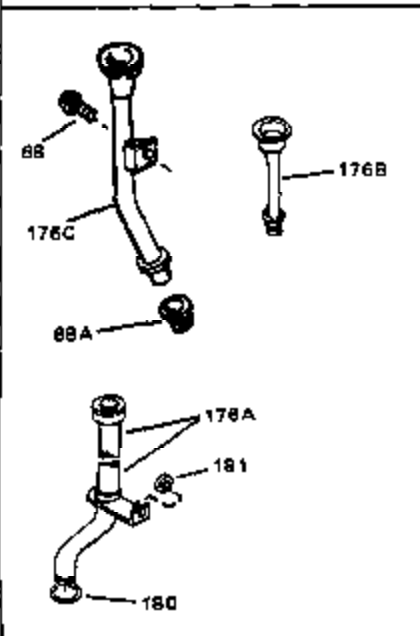

Engine Parts List #2

Ref #	Part Number	Qty	Description
77	27656	0	Washer, Flat
95	650489	0	Screw
95	650516	0	Screw
107	28277	0	Washer, Flat
121	30063	0	Screw
121	30688	0	Screw, Hex hd. Sems, 1/4-20 x 1/2
209	33018	0	Harness, Adapter
237	32434	0	Contact Assy., Breaker
238	610767A	0	Condenser
244	610766	0	Magneto, Tecumseh Alternator (w/ring gear)
247	32386	0	Starter Motor Kit (110-120 Volt)
247	32901	0	Starter Motor Kit (110-120 Volt)
247	33328	0	Starter Motor Kit (110-120 Volt)
247	33328A	0	Starter Motor Kit (110-120 Volt)
247	33328B	0	Starter Motor Kit (110-120 Volt)
247	33328C	0	Starter Motor Kit (110-120 Volt)
247	33518	0	Starter Motor Kit (110-120 Volt)
247	33518A	0	Starter Motor Kit (110-120 Volt)
247	33518B	0	Starter Motor Kit (110-120 Volt)
247	33518B	0	Starter Motor Kit (110-120 Volt)
248	30811A	0	Flywheel
248	611042	0	Flywheel (Std. Point) (V70 type letter D)
248	611085	0	Flywheel (Solid state ignition)