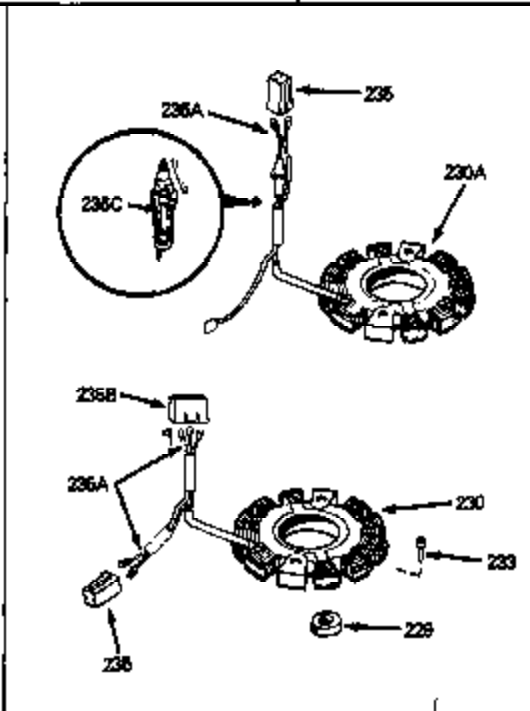

Engine Parts List #2

Ref #	Part Number	Qty	Description
77	27656	0	Washer, Flat
95	650489	0	Screw
95	650516	0	Screw
107	28277	0	Washer, Flat
121	30063	0	Screw
121	30688	0	Screw, Hex hd. Sems, 1/4-20 x 1/2
209	33018	0	Harness, Adapter
237	32434	0	Contact Assy., Breaker
238	610767A	0	Condenser
244	610766	0	Magneto, Tecumseh Alternator (w/ring gear)
247	32386	0	Starter Motor Kit (110-120 Volt)
247	32901	0	Starter Motor Kit (110-120 Volt)
247	33328	0	Starter Motor Kit (110-120 Volt)
247	33328A	0	Starter Motor Kit (110-120 Volt)
247	33328B	0	Starter Motor Kit (110-120 Volt)
247	33328C	0	Starter Motor Kit (110-120 Volt)
247	33518	0	Starter Motor Kit (110-120 Volt)
247	33518A	0	Starter Motor Kit (110-120 Volt)
247	33518B	0	Starter Motor Kit (110-120 Volt)
247	33518B	0	Starter Motor Kit (110-120 Volt)
248	30811A	0	Flywheel
248	611042	0	Flywheel (Std. Point) (V70 type letter D)
248	611085	0	Flywheel (Solid state ignition)