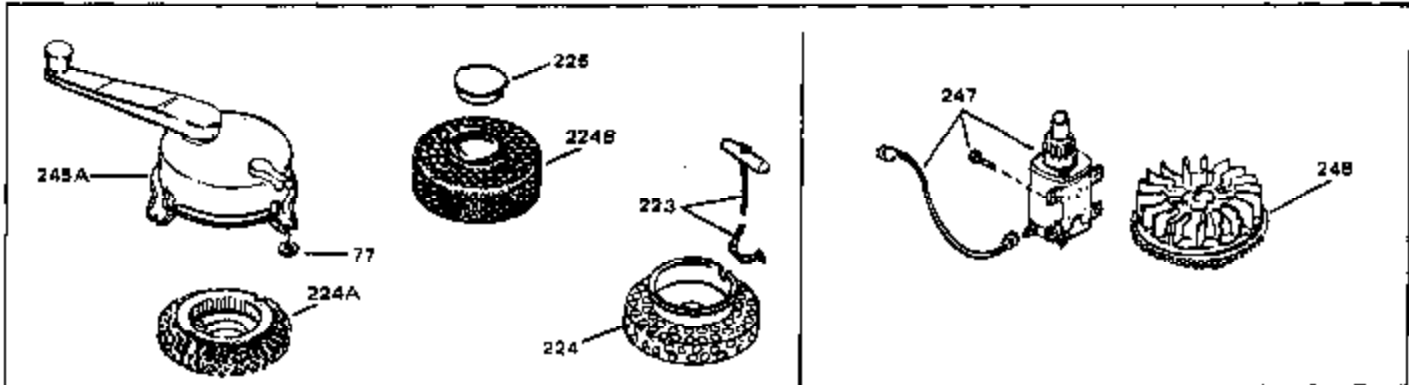

Engine Parts List #2

Ref #	Part Number	Qty	Description
77	27656	0	Washer, Flat
95	650489	0	Screw
95	650516	0	Screw
107	28277	0	Washer, Flat
121	30063	0	Screw
121	30688	0	Screw, Hex hd. Sems, 1/4-20 x 1/2
209	33018	0	Harness, Adapter
237	32434	0	Contact Assy., Breaker
238	610767A	0	Condenser
244	610766	0	Magneto, Tecumseh Alternator (w/ring gear)
247	32386	0	Starter Motor Kit (110-120 Volt)
247	32901	0	Starter Motor Kit (110-120 Volt)
247	33328	0	Starter Motor Kit (110-120 Volt)
247	33328A	0	Starter Motor Kit (110-120 Volt)
247	33328B	0	Starter Motor Kit (110-120 Volt)
247	33328C	0	Starter Motor Kit (110-120 Volt)
247	33518	0	Starter Motor Kit (110-120 Volt)
247	33518A	0	Starter Motor Kit (110-120 Volt)
247	33518B	0	Starter Motor Kit (110-120 Volt)
247	33518B	0	Starter Motor Kit (110-120 Volt)
248	30811A	0	Flywheel
248	611042	0	Flywheel (Std. Point) (V70 type letter D)
248	611085	0	Flywheel (Solid state ignition)