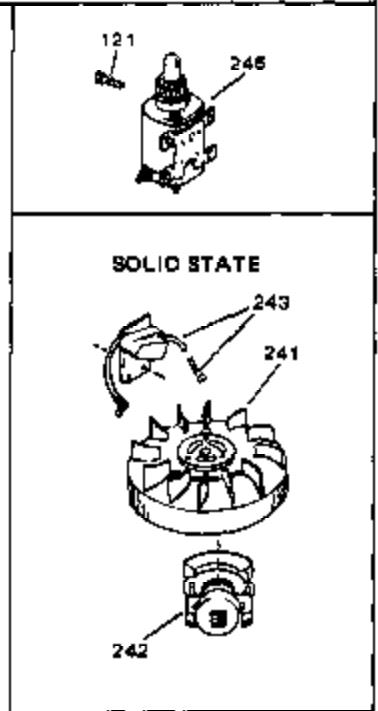

Engine Parts List #2

Ref #	Part Number	Qty	Description
77	27656	0	Washer, Flat
95	650489	0	Screw
95	650516	0	Screw
107	28277	0	Washer, Flat
121	30063	0	Screw
121	30688	0	Screw, Hex hd. Sems, 1/4-20 x 1/2
209	33018	0	Harness, Adapter
237	32434	0	Contact Assy., Breaker
238	610767A	0	Condenser
244	610766	0	Magneto, Tecumseh Alternator (w/ring gear)
247	32386	0	Starter Motor Kit (110-120 Volt)
247	32901	0	Starter Motor Kit (110-120 Volt)
247	33328	0	Starter Motor Kit (110-120 Volt)
247	33328A	0	Starter Motor Kit (110-120 Volt)
247	33328B	0	Starter Motor Kit (110-120 Volt)
247	33328C	0	Starter Motor Kit (110-120 Volt)
247	33518	0	Starter Motor Kit (110-120 Volt)
247	33518A	0	Starter Motor Kit (110-120 Volt)
247	33518B	0	Starter Motor Kit (110-120 Volt)
247	33518B	0	Starter Motor Kit (110-120 Volt)
248	30811A	0	Flywheel
248	611042	0	Flywheel (Std. Point) (V70 type letter D)
248	611085	0	Flywheel (Solid state ignition)