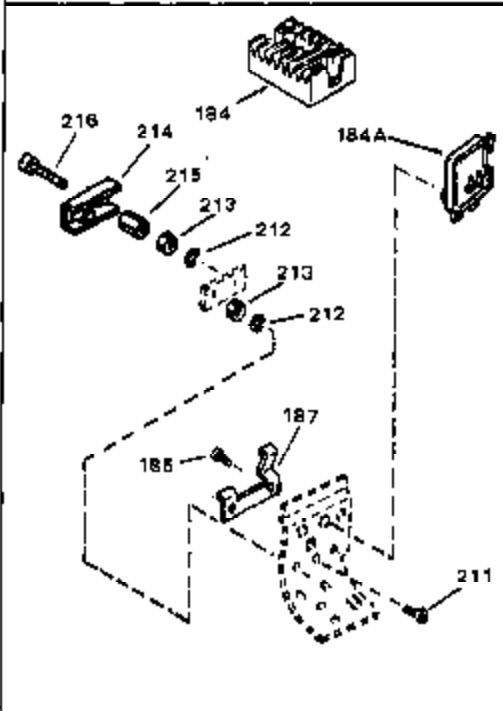

Engine Parts List #2

Ref #	Part Number	Qty	Description
77	27656	0	Washer, Flat
95	650489	0	Screw
95	650516	0	Screw
107	28277	0	Washer, Flat
121	30063	0	Screw
121	30688	0	Screw, Hex hd. Sems, 1/4-20 x 1/2
209	33018	0	Harness, Adapter
237	32434	0	Contact Assy., Breaker
238	610767A	0	Condenser
244	610816	0	Magneto, Tecumseh Alternator (w/ring gear)
247	32386	0	Starter Motor Kit (110-120 Volt)
247	32901	0	Starter Motor Kit (110-120 Volt)
247	33328	0	Starter Motor Kit (110-120 Volt)
247	33328A	0	Starter Motor Kit (110-120 Volt)
247	33328B	0	Starter Motor Kit (110-120 Volt)
247	33328C	0	Starter Motor Kit (110-120 Volt)
247	33518	0	Starter Motor Kit (110-120 Volt)
247	33518A	0	Starter Motor Kit (110-120 Volt)
247	33518B	0	Starter Motor Kit (110-120 Volt)
247	33518B	0	Starter Motor Kit (110-120 Volt)
248	30811A	0	Flywheel
248	611042	0	Flywheel (Std. Point) (V70 type letter D)
248	611085	0	Flywheel (Solid state ignition)