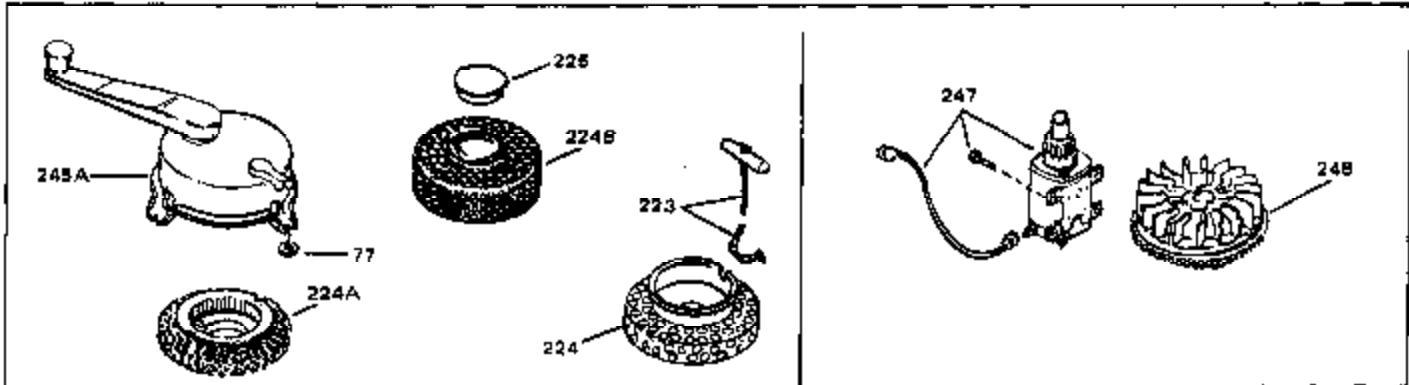

Engine Parts List #2

Ref #	Part Number	Qty	Description
77	27656	0	Washer, Flat
95	650489	0	Screw
95	650516	0	Screw
107	28277	0	Washer, Flat
121	30063	0	Screw
121	30688	0	Screw, Hex hd. Sems, 1/4-20 x 1/2
209	33018	0	Harness, Adapter
237	32434	0	Contact Assy., Breaker
238	610767A	0	Condenser
244	610816	0	Magneto, Tecumseh Alternator (w/ring gear)
247	32386	0	Starter Motor Kit (110-120 Volt)
247	32901	0	Starter Motor Kit (110-120 Volt)
247	33328	0	Starter Motor Kit (110-120 Volt)
247	33328A	0	Starter Motor Kit (110-120 Volt)
247	33328B	0	Starter Motor Kit (110-120 Volt)
247	33328C	0	Starter Motor Kit (110-120 Volt)
247	33518	0	Starter Motor Kit (110-120 Volt)
247	33518A	0	Starter Motor Kit (110-120 Volt)
247	33518B	0	Starter Motor Kit (110-120 Volt)
247	33518B	0	Starter Motor Kit (110-120 Volt)
248	30811A	0	Flywheel
248	611042	0	Flywheel (Std. Point) (V70 type letter D)
248	611085	0	Flywheel (Solid state ignition)