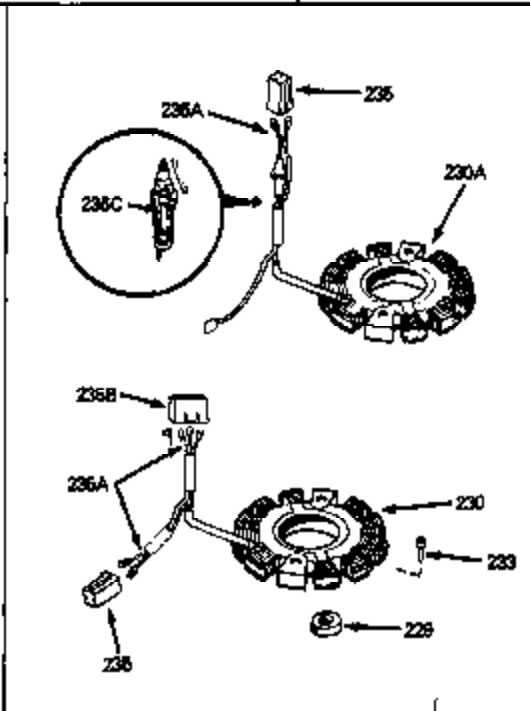

Engine Parts List #2

Ref #	Part Number	Qty	Description
77	27656	0	Washer, Flat
95	650489	0	Screw
95	650516	0	Screw
107	28277	0	Washer, Flat
121	30063	0	Screw
121	30688	0	Screw, Hex hd. Sems, 1/4-20 x 1/2
209	33018	0	Harness, Adapter
237	32434	0	Contact Assy., Breaker
238	610767A	0	Condenser
244	610816	0	Magneto, Tecumseh Alternator (w/ring gear)
247	32386	0	Starter Motor Kit (110-120 Volt)
247	32901	0	Starter Motor Kit (110-120 Volt)
247	33328	0	Starter Motor Kit (110-120 Volt)
247	33328A	0	Starter Motor Kit (110-120 Volt)
247	33328B	0	Starter Motor Kit (110-120 Volt)
247	33328C	0	Starter Motor Kit (110-120 Volt)
247	33518	0	Starter Motor Kit (110-120 Volt)
247	33518A	0	Starter Motor Kit (110-120 Volt)
247	33518B	0	Starter Motor Kit (110-120 Volt)
247	33518B	0	Starter Motor Kit (110-120 Volt)
248	30811A	0	Flywheel
248	611042	0	Flywheel (Std. Point) (V70 type letter D)
248	611085	0	Flywheel (Solid state ignition)