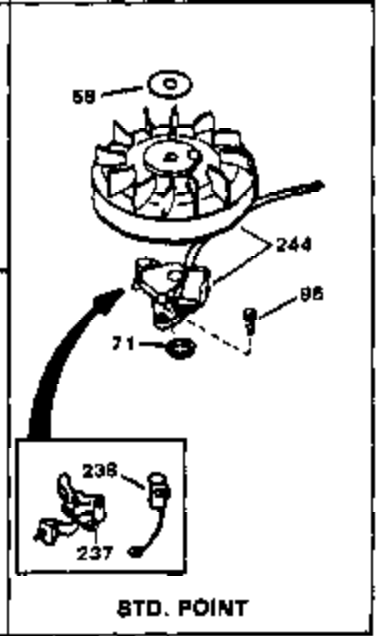

Engine Parts List #2

Ref #	Part Number	Qty	Description
77	27656	0	Washer, Flat
95	650489	0	Screw
95	650516	0	Screw
107	28277	0	Washer, Flat
121	30063	0	Screw
121	30688	0	Screw, Hex hd. Sems, 1/4-20 x 1/2
209	33018	0	Harness, Adapter
237	32434	0	Contact Assy., Breaker
238	610767A	0	Condenser
244	610816	0	Magneto, Tecumseh Alternator (w/ring gear)
247	32386	0	Starter Motor Kit (110-120 Volt)
247	32901	0	Starter Motor Kit (110-120 Volt)
247	33328	0	Starter Motor Kit (110-120 Volt)
247	33328A	0	Starter Motor Kit (110-120 Volt)
247	33328B	0	Starter Motor Kit (110-120 Volt)
247	33328C	0	Starter Motor Kit (110-120 Volt)
247	33518	0	Starter Motor Kit (110-120 Volt)
247	33518A	0	Starter Motor Kit (110-120 Volt)
247	33518B	0	Starter Motor Kit (110-120 Volt)
247	33518B	0	Starter Motor Kit (110-120 Volt)
248	30811A	0	Flywheel
248	611042	0	Flywheel (Std. Point) (V70 type letter D)
248	611085	0	Flywheel (Solid state ignition)