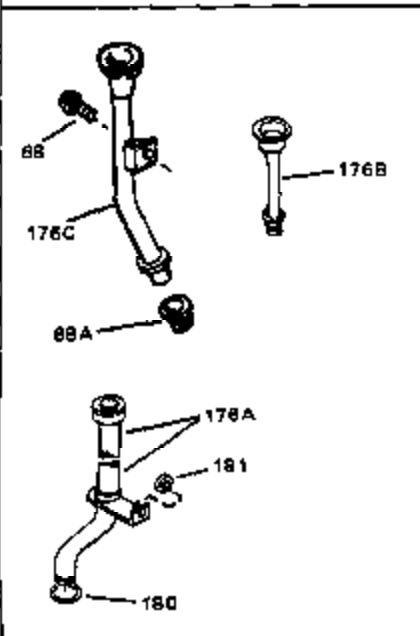

Engine Parts List #2

Ref #	Part Number	Qty	Description
77	27656	0	Washer, Flat
95	650489	0	Screw
95	650516	0	Screw
107	28277	0	Washer, Flat
121	30063	0	Screw
121	30688	0	Screw, Hex hd. Sems, 1/4-20 x 1/2
209	33018	0	Harness, Adapter
237	32434	0	Contact Assy., Breaker
238	610767A	0	Condenser
244	610816	0	Magneto, Tecumseh Alternator (w/ring gear)
247	32386	0	Starter Motor Kit (110-120 Volt)
247	32901	0	Starter Motor Kit (110-120 Volt)
247	33328	0	Starter Motor Kit (110-120 Volt)
247	33328A	0	Starter Motor Kit (110-120 Volt)
247	33328B	0	Starter Motor Kit (110-120 Volt)
247	33328C	0	Starter Motor Kit (110-120 Volt)
247	33518	0	Starter Motor Kit (110-120 Volt)
247	33518A	0	Starter Motor Kit (110-120 Volt)
247	33518B	0	Starter Motor Kit (110-120 Volt)
247	33518B	0	Starter Motor Kit (110-120 Volt)
248	30811A	0	Flywheel
248	611042	0	Flywheel (Std. Point) (V70 type letter D)
248	611085	0	Flywheel (Solid state ignition)