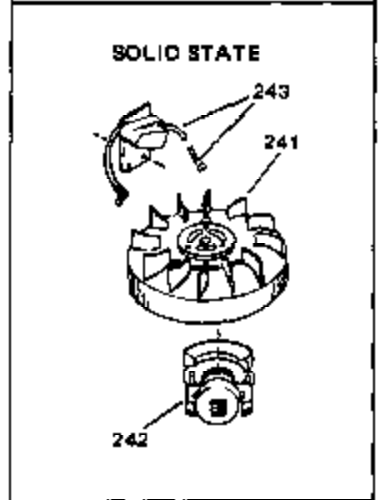

Engine Parts List #2

Ref #	Part Number	Qty	Description
77	27656	0	Washer, Flat
95	650489	0	Screw
95	650516	0	Screw
107	28277	0	Washer, Flat
121	30063	0	Screw
121	30688	0	Screw, Hex hd. Sems, 1/4-20 x 1/2
209	33018	0	Harness, Adapter
237	32434	0	Contact Assy., Breaker
238	610767A	0	Condenser
244	610816	0	Magneto, Tecumseh Alternator (w/ring gear)
247	32386	0	Starter Motor Kit (110-120 Volt)
247	32901	0	Starter Motor Kit (110-120 Volt)
247	33328	0	Starter Motor Kit (110-120 Volt)
247	33328A	0	Starter Motor Kit (110-120 Volt)
247	33328B	0	Starter Motor Kit (110-120 Volt)
247	33328C	0	Starter Motor Kit (110-120 Volt)
247	33518	0	Starter Motor Kit (110-120 Volt)
247	33518A	0	Starter Motor Kit (110-120 Volt)
247	33518B	0	Starter Motor Kit (110-120 Volt)
247	33518B	0	Starter Motor Kit (110-120 Volt)
248	30811A	0	Flywheel
248	611042	0	Flywheel (Std. Point) (V70 type letter D)
248	611085	0	Flywheel (Solid state ignition)