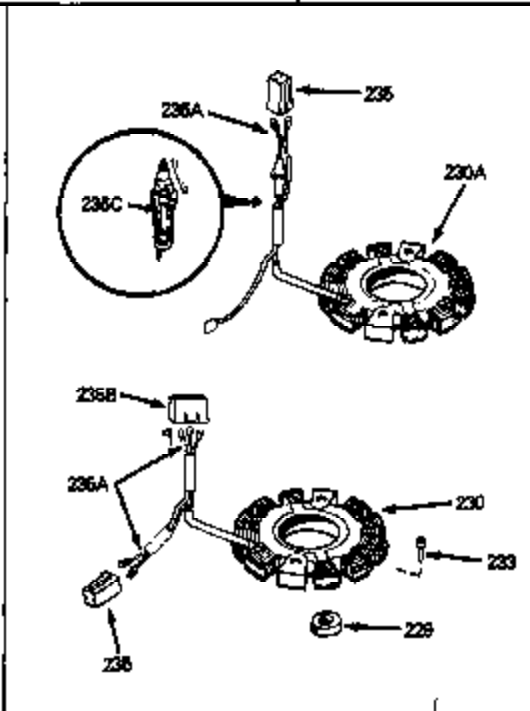

Engine Parts List #2

Ref #	Part Number	Qty	Description
77	27656	0	Washer, Flat
95	650489	0	Screw
95	650516	0	Screw
107	28277	0	Washer, Flat
121	30063	0	Screw
121	30688	0	Screw, Hex hd. Sems, 1/4-20 x 1/2
209	33018	0	Harness, Adapter
211	28726	0	Screw, Phil. rd. hd., 5-40 x 9/16
212	28727	0	Lockwasher
213	28728	0	Nut
214	30064	0	Cover, Rectifier panel
215	30065	0	Nut, Long 5-40
216	30066	0	Screw
237	30547A	0	Contact Assy., Breaker
238	30548B	0	Condenser
244	610681A	0	Magneto, Tecumseh Alternator (w/ring gear)
246	29965	0	Motor, Starter (12 Volt)
246	32468A	0	Motor, Starter (12 Volt)
246	32468B	0	Motor, Starter (12 Volt)
246	33606	0	Motor, Starter (12 Volt)
247	32386	0	Starter Motor Kit (110-120 Volt)
247	32901	0	Starter Motor Kit (110-120 Volt)
247	33328	0	Starter Motor Kit (110-120 Volt)
247	33328A	0	Starter Motor Kit (110-120 Volt)
247	33328B	0	Starter Motor Kit (110-120 Volt)
247	33328C	0	Starter Motor Kit (110-120 Volt)
247	33518	0	Starter Motor Kit (110-120 Volt)
247	33518A	0	Starter Motor Kit (110-120 Volt)
247	33518B	0	Starter Motor Kit (110-120 Volt)
247	33518B	0	Starter Motor Kit (110-120 Volt)
248	30811A	0	Flywheel
248	611042	0	Flywheel (Std. Point) (V70 type letter D)
248	611085	0	Flywheel (Solid state ignition)