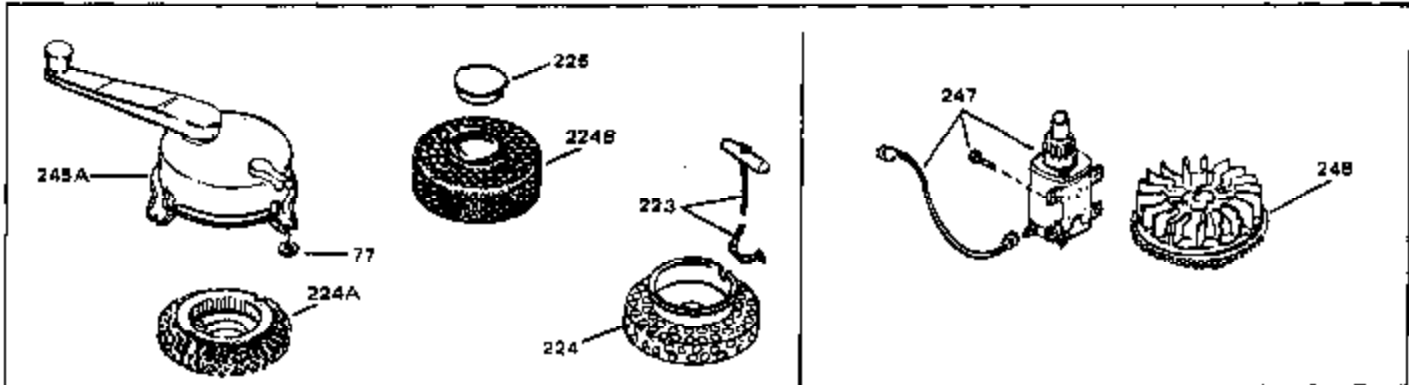

Engine Parts List #2

Ref #	Part Number	Qty	Description
77	27656	0	Washer, Flat
95	650489	0	Screw
95	650516	0	Screw
107	28277	0	Washer, Flat
121	30063	0	Screw
121	30688	0	Screw, Hex hd. Sems, 1/4-20 x 1/2
209	33018	0	Harness, Adapter
211	28726	0	Screw, Phil. rd. hd., 5-40 x 9/16
212	28727	0	Lockwasher
213	28728	0	Nut
214	30064	0	Cover, Rectifier panel
215	30065	0	Nut, Long 5-40
216	30066	0	Screw
237	30547A	0	Contact Assy., Breaker
238	30548B	0	Condenser
244	610681A	0	Magneto, Tecumseh Alternator (w/ring gear)
246	29965	0	Motor, Starter (12 Volt)
246	32468A	0	Motor, Starter (12 Volt)
246	32468B	0	Motor, Starter (12 Volt)
246	33606	0	Motor, Starter (12 Volt)
247	32386	0	Starter Motor Kit (110-120 Volt)
247	32901	0	Starter Motor Kit (110-120 Volt)
247	33328	0	Starter Motor Kit (110-120 Volt)
247	33328A	0	Starter Motor Kit (110-120 Volt)
247	33328B	0	Starter Motor Kit (110-120 Volt)
247	33328C	0	Starter Motor Kit (110-120 Volt)
247	33518	0	Starter Motor Kit (110-120 Volt)
247	33518A	0	Starter Motor Kit (110-120 Volt)
247	33518B	0	Starter Motor Kit (110-120 Volt)
247	33518B	0	Starter Motor Kit (110-120 Volt)
248	30811A	0	Flywheel
248	611042	0	Flywheel (Std. Point) (V70 type letter D)
248	611085	0	Flywheel (Solid state ignition)