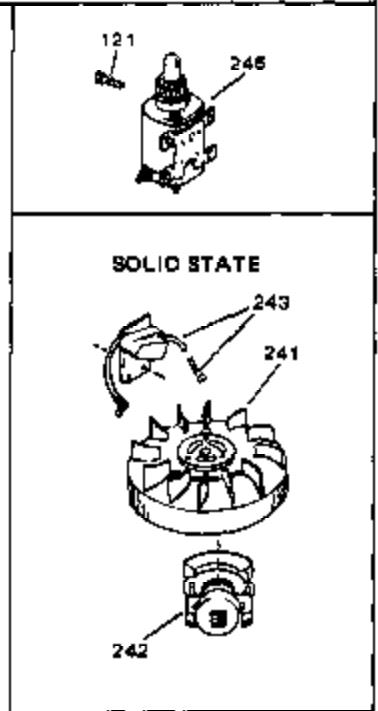

Engine Parts List #2

Ref #	Part Number	Qty	Description
77	27656	0	Washer, Flat
95	650489	0	Screw
95	650516	0	Screw
107	28277	0	Washer, Flat
121	30063	0	Screw
121	30688	0	Screw, Hex hd. Sems, 1/4-20 x 1/2
209	33018	0	Harness, Adapter
211	28726	0	Screw, Phil. rd. hd., 5-40 x 9/16
212	28727	0	Lockwasher
213	28728	0	Nut
214	30064	0	Cover, Rectifier panel
215	30065	0	Nut, Long 5-40
216	30066	0	Screw
237	30547A	0	Contact Assy., Breaker
238	30548B	0	Condenser
244	610681A	0	Magneto, Tecumseh Alternator (w/ring gear)
246	29965	0	Motor, Starter (12 Volt)
246	32468A	0	Motor, Starter (12 Volt)
246	32468B	0	Motor, Starter (12 Volt)
246	33606	0	Motor, Starter (12 Volt)
247	32386	0	Starter Motor Kit (110-120 Volt)
247	32901	0	Starter Motor Kit (110-120 Volt)
247	33328	0	Starter Motor Kit (110-120 Volt)
247	33328A	0	Starter Motor Kit (110-120 Volt)
247	33328B	0	Starter Motor Kit (110-120 Volt)
247	33328C	0	Starter Motor Kit (110-120 Volt)
247	33518	0	Starter Motor Kit (110-120 Volt)
247	33518A	0	Starter Motor Kit (110-120 Volt)
247	33518B	0	Starter Motor Kit (110-120 Volt)
247	33518B	0	Starter Motor Kit (110-120 Volt)
248	30811A	0	Flywheel
248	611042	0	Flywheel (Std. Point) (V70 type letter D)
248	611085	0	Flywheel (Solid state ignition)