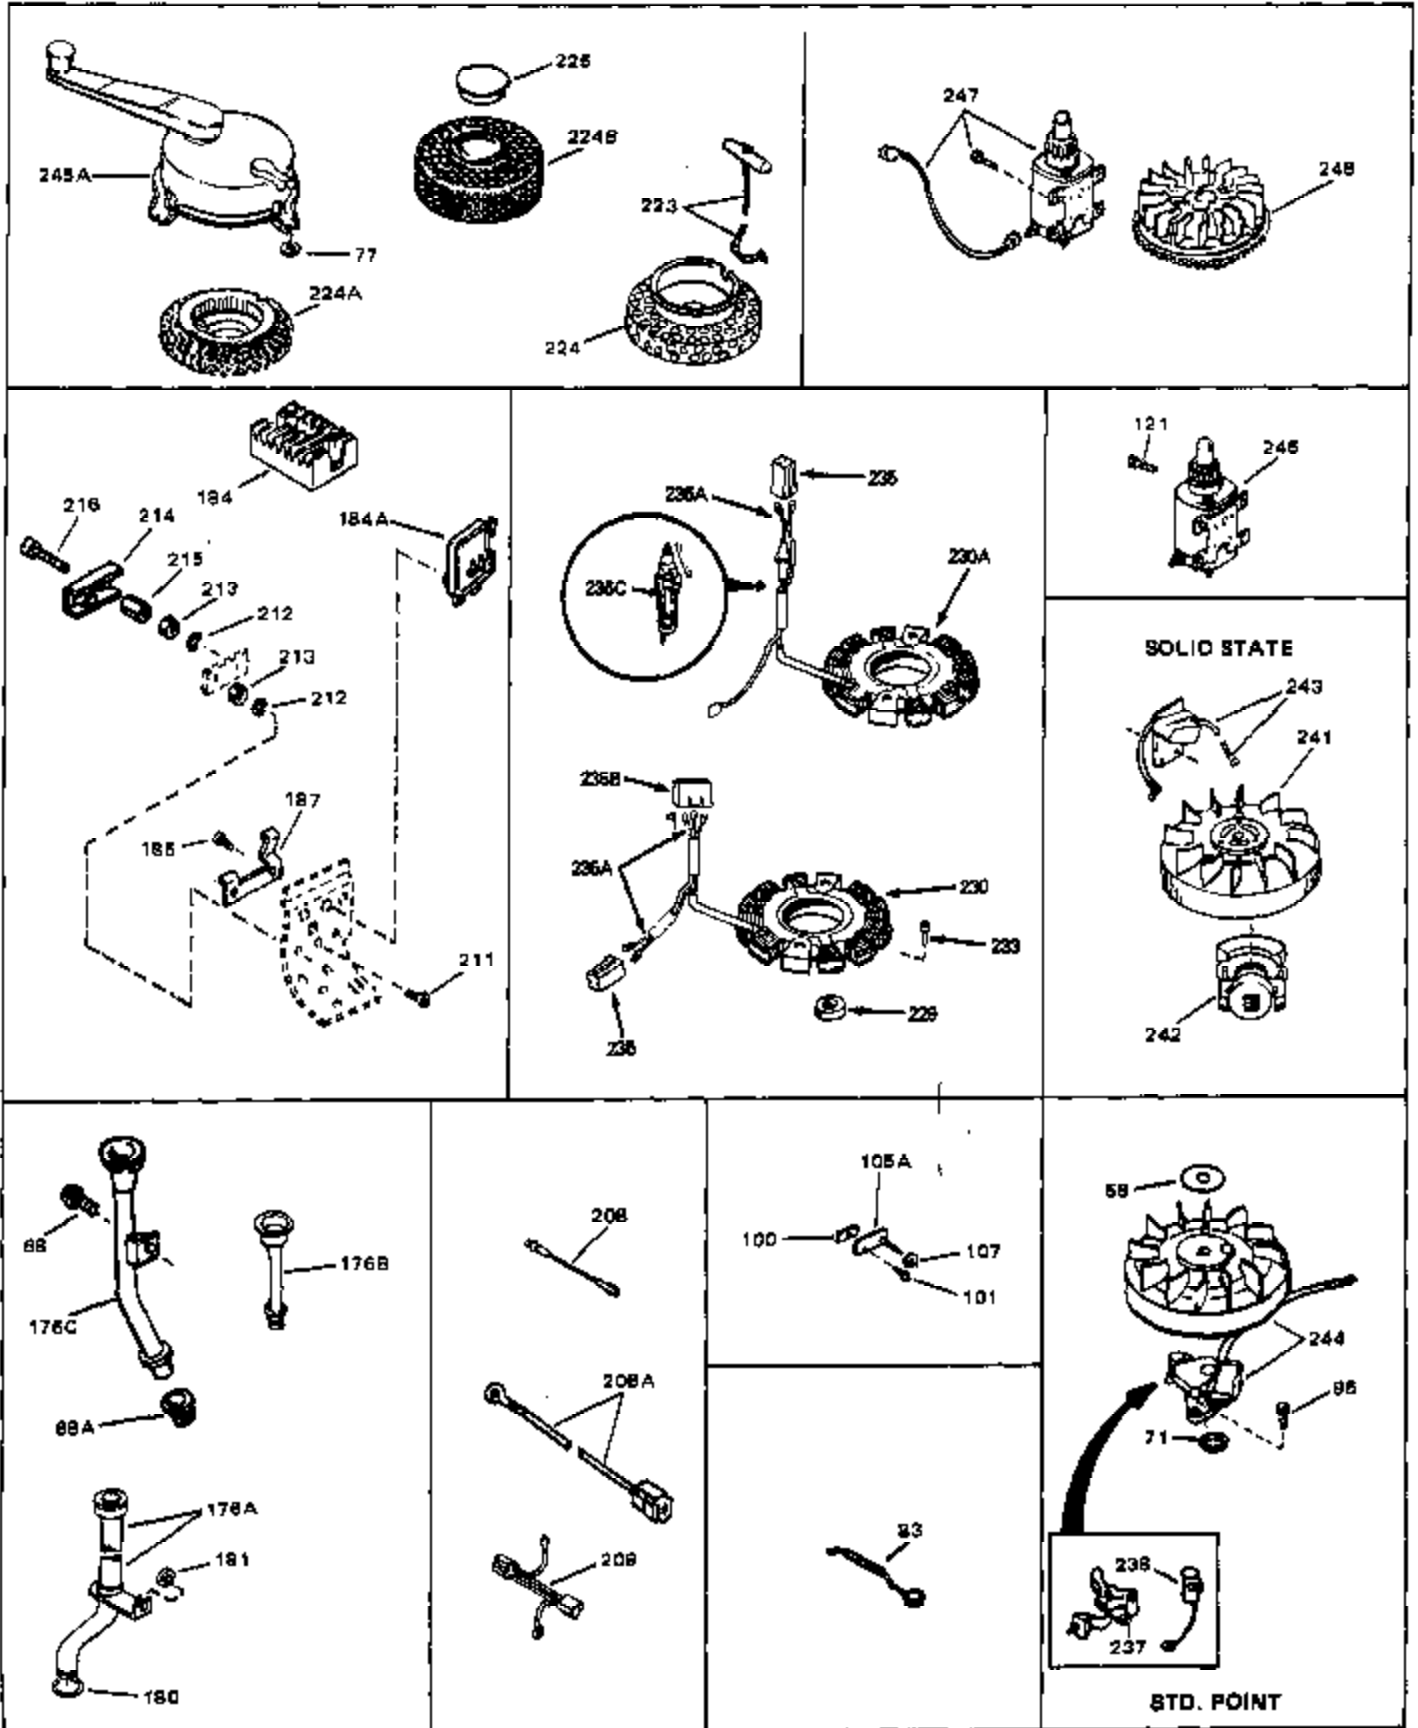

Engine Parts List #2

Ref #	Part Number	Qty	Description
77	27656	0	Washer, Flat
95	650489	0	Screw
95	650516	0	Screw
107	28277	0	Washer, Flat
121	30063	0	Screw
121	30688	0	Screw, Hex hd. Sems, 1/4-20 x 1/2
209	33018	0	Harness, Adapter
211	28726	0	Screw, Phil. rd. hd., 5-40 x 9/16
212	28727	0	Lockwasher
213	28728	0	Nut
214	30064	0	Cover, Rectifier panel
215	30065	0	Nut, Long 5-40
216	30066	0	Screw
237	30547A	0	Contact Assy., Breaker
238	30548B	0	Condenser
244	610681A	0	Magneto, Tecumseh Alternator (w/ring gear)
246	29965	0	Motor, Starter (12 Volt)
246	32468A	0	Motor, Starter (12 Volt)
246	32468B	0	Motor, Starter (12 Volt)
246	33606	0	Motor, Starter (12 Volt)
247	32386	0	Starter Motor Kit (110-120 Volt)
247	32901	0	Starter Motor Kit (110-120 Volt)
247	33328	0	Starter Motor Kit (110-120 Volt)
247	33328A	0	Starter Motor Kit (110-120 Volt)
247	33328B	0	Starter Motor Kit (110-120 Volt)
247	33328C	0	Starter Motor Kit (110-120 Volt)
247	33518	0	Starter Motor Kit (110-120 Volt)
247	33518A	0	Starter Motor Kit (110-120 Volt)
247	33518B	0	Starter Motor Kit (110-120 Volt)
247	33518B	0	Starter Motor Kit (110-120 Volt)
248	30811A	0	Flywheel
248	611042	0	Flywheel (Std. Point) (V70 type letter D)
248	611085	0	Flywheel (Solid state ignition)