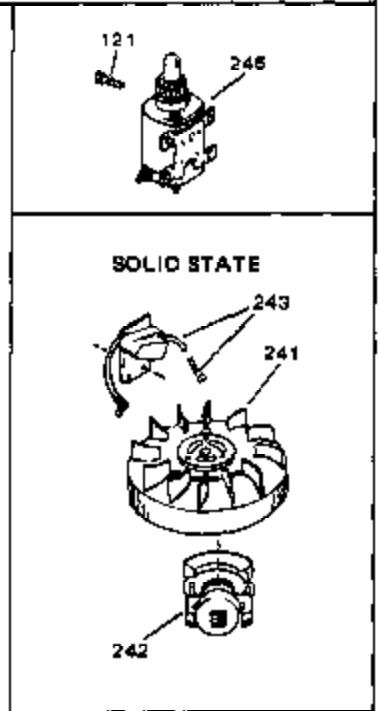

Engine Parts List #2

Ref #	Part Number	Qty	Description
71	33876	0	Gasket, Stator
77	27656	0	Washer, Flat
95	650489	0	Screw
95	650516	0	Screw
107	28277	0	Washer, Flat
121	30063	0	Screw
121	30688	0	Screw, Hex hd. Sems, 1/4-20 x 1/2
184A	610938	0	Regulator, Rectifier (7 Amp)
185	28820	0	Screw
187	32765	0	Clamp, Blower housing extension
208	34069	0	Wire Assy., Alternator adapter (One male &
208	34070	0	Wire Assy., Alternator adapter (Two male
209	33018	0	Harness, Adapter
237	30547A	0	Contact Assy., Breaker
238	610767A	0	Condenser
244	610976	0	Magneto, Tecumseh Alternator (w/ring gear)
246	29965	0	Motor, Starter (12 Volt)
246	32468A	0	Motor, Starter (12 Volt)
246	32468B	0	Motor, Starter (12 Volt)
246	33606	0	Motor, Starter (12 Volt)
247	32386	0	Starter Motor Kit (110-120 Volt)
247	32901	0	Starter Motor Kit (110-120 Volt)
247	33328	0	Starter Motor Kit (110-120 Volt)
247	33328A	0	Starter Motor Kit (110-120 Volt)
247	33328B	0	Starter Motor Kit (110-120 Volt)
247	33328C	0	Starter Motor Kit (110-120 Volt)
247	33518	0	Starter Motor Kit (110-120 Volt)
247	33518A	0	Starter Motor Kit (110-120 Volt)
247	33518B	0	Starter Motor Kit (110-120 Volt)
247	33518B	0	Starter Motor Kit (110-120 Volt)
248	30811A	0	Flywheel
248	611042	0	Flywheel (Std. Point) (V70 type letter D)
248	611085	0	Flywheel (Solid state ignition)