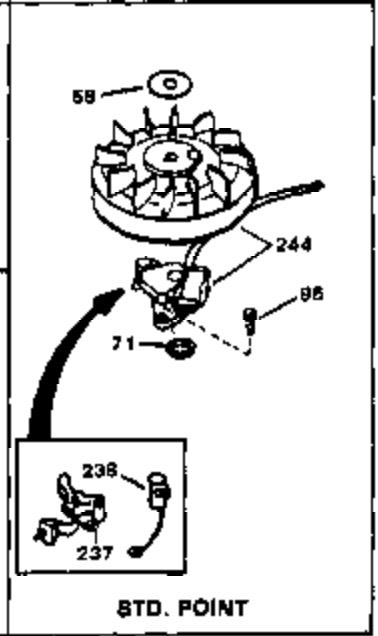

Engine Parts List #2

Ref #	Part Number	Qty	Description
71	33876	0	Gasket, Stator
77	27656	0	Washer, Flat
95	650489	0	Screw
95	650516	0	Screw
107	28277	0	Washer, Flat
121	30063	0	Screw
121	30688	0	Screw, Hex hd. Sems, 1/4-20 x 1/2
184A	610938	0	Regulator, Rectifier (7 Amp)
185	28820	0	Screw
187	32765	0	Clamp, Blower housing extension
208	34069	0	Wire Assy., Alternator adapter (One male &
208	34070	0	Wire Assy., Alternator adapter (Two male
209	33018	0	Harness, Adapter
237	30547A	0	Contact Assy., Breaker
238	610767A	0	Condenser
244	610976	0	Magneto, Tecumseh Alternator (w/ring gear)
246	29965	0	Motor, Starter (12 Volt)
246	32468A	0	Motor, Starter (12 Volt)
246	32468B	0	Motor, Starter (12 Volt)
246	33606	0	Motor, Starter (12 Volt)
247	32386	0	Starter Motor Kit (110-120 Volt)
247	32901	0	Starter Motor Kit (110-120 Volt)
247	33328	0	Starter Motor Kit (110-120 Volt)
247	33328A	0	Starter Motor Kit (110-120 Volt)
247	33328B	0	Starter Motor Kit (110-120 Volt)
247	33328C	0	Starter Motor Kit (110-120 Volt)
247	33518	0	Starter Motor Kit (110-120 Volt)
247	33518A	0	Starter Motor Kit (110-120 Volt)
247	33518B	0	Starter Motor Kit (110-120 Volt)
247	33518B	0	Starter Motor Kit (110-120 Volt)
248	30811A	0	Flywheel
248	611042	0	Flywheel (Std. Point) (V70 type letter D)
248	611085	0	Flywheel (Solid state ignition)