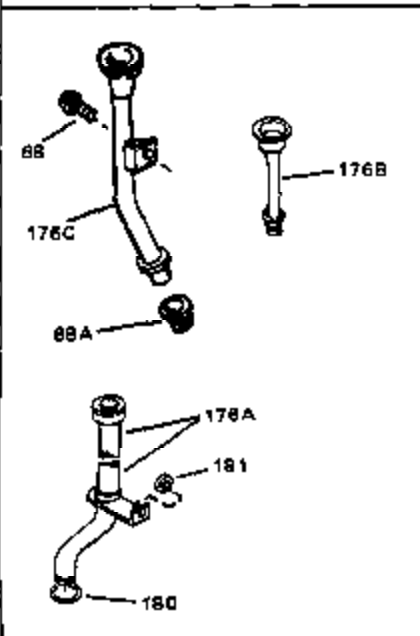

Engine Parts List #2

Ref #	Part Number	Qty	Description
71	33876	0	Gasket, Stator
77	27656	0	Washer, Flat
95	650489	0	Screw
95	650516	0	Screw
107	28277	0	Washer, Flat
121	30063	0	Screw
121	30688	0	Screw, Hex hd. Sems, 1/4-20 x 1/2
184A	610938	0	Regulator, Rectifier (7 Amp)
185	28820	0	Screw
187	32765	0	Clamp, Blower housing extension
208	34069	0	Wire Assy., Alternator adapter (One male &
208	34070	0	Wire Assy., Alternator adapter (Two male
209	33018	0	Harness, Adapter
237	30547A	0	Contact Assy., Breaker
238	610767A	0	Condenser
244	610976	0	Magneto, Tecumseh Alternator (w/ring gear)
246	29965	0	Motor, Starter (12 Volt)
246	32468A	0	Motor, Starter (12 Volt)
246	32468B	0	Motor, Starter (12 Volt)
246	33606	0	Motor, Starter (12 Volt)
247	32386	0	Starter Motor Kit (110-120 Volt)
247	32901	0	Starter Motor Kit (110-120 Volt)
247	33328	0	Starter Motor Kit (110-120 Volt)
247	33328A	0	Starter Motor Kit (110-120 Volt)
247	33328B	0	Starter Motor Kit (110-120 Volt)
247	33328C	0	Starter Motor Kit (110-120 Volt)
247	33518	0	Starter Motor Kit (110-120 Volt)
247	33518A	0	Starter Motor Kit (110-120 Volt)
247	33518B	0	Starter Motor Kit (110-120 Volt)
247	33518B	0	Starter Motor Kit (110-120 Volt)
248	30811A	0	Flywheel
248	611042	0	Flywheel (Std. Point) (V70 type letter D)
248	611085	0	Flywheel (Solid state ignition)