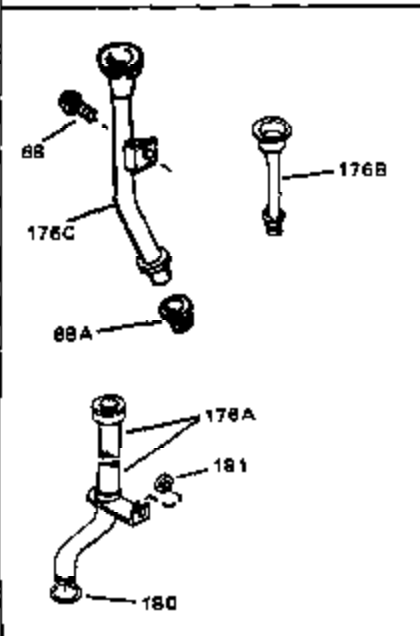

Engine Parts List #2

Ref #	Part Number	Qty	Description
77	27656	0	Washer, Flat
95	650489	0	Screw
95	650516	0	Screw
107	28277	0	Washer, Flat
121	30063	0	Screw
121	30688	0	Screw, Hex hd. Sems, 1/4-20 x 1/2
184	610749	0	Regulator, Rectifier (10 Amp)
209	33018	0	Harness, Adapter
237	32434	0	Contact Assy., Breaker
238	610767A	0	Condenser
244	610816	0	Magneto, Tecumseh Alternator (w/ring gear)
246	29965	0	Motor, Starter (12 Volt)
246	32468A	0	Motor, Starter (12 Volt)
246	32468B	0	Motor, Starter (12 Volt)
246	33606	0	Motor, Starter (12 Volt)
247	32386	0	Starter Motor Kit (110-120 Volt)
247	32901	0	Starter Motor Kit (110-120 Volt)
247	33328	0	Starter Motor Kit (110-120 Volt)
247	33328A	0	Starter Motor Kit (110-120 Volt)
247	33328B	0	Starter Motor Kit (110-120 Volt)
247	33328C	0	Starter Motor Kit (110-120 Volt)
247	33518	0	Starter Motor Kit (110-120 Volt)
247	33518A	0	Starter Motor Kit (110-120 Volt)
247	33518B	0	Starter Motor Kit (110-120 Volt)
247	33518B	0	Starter Motor Kit (110-120 Volt)
248	30811A	0	Flywheel
248	611042	0	Flywheel (Std. Point) (V70 type letter D)
248	611085	0	Flywheel (Solid state ignition)