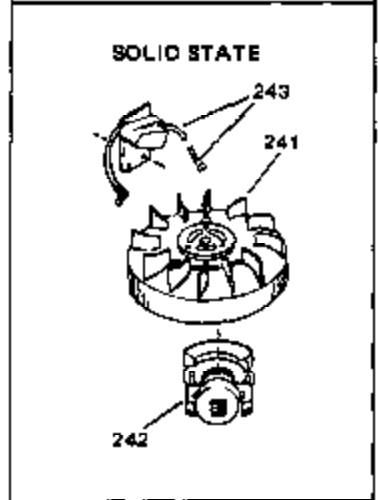

Engine Parts List #2

Ref #	Part Number	Qty	Description
77	27656	0	Washer, Flat
95	650489	0	Screw
95	650516	0	Screw
107	28277	0	Washer, Flat
121	30063	0	Screw
121	30688	0	Screw, Hex hd. Sems, 1/4-20 x 1/2
184	610749	0	Regulator, Rectifier (10 Amp)
209	33018	0	Harness, Adapter
237	32434	0	Contact Assy., Breaker
238	610767A	0	Condenser
244	610816	0	Magneto, Tecumseh Alternator (w/ring gear)
246	29965	0	Motor, Starter (12 Volt)
246	32468A	0	Motor, Starter (12 Volt)
246	32468B	0	Motor, Starter (12 Volt)
246	33606	0	Motor, Starter (12 Volt)
247	32386	0	Starter Motor Kit (110-120 Volt)
247	32901	0	Starter Motor Kit (110-120 Volt)
247	33328	0	Starter Motor Kit (110-120 Volt)
247	33328A	0	Starter Motor Kit (110-120 Volt)
247	33328B	0	Starter Motor Kit (110-120 Volt)
247	33328C	0	Starter Motor Kit (110-120 Volt)
247	33518	0	Starter Motor Kit (110-120 Volt)
247	33518A	0	Starter Motor Kit (110-120 Volt)
247	33518B	0	Starter Motor Kit (110-120 Volt)
247	33518B	0	Starter Motor Kit (110-120 Volt)
248	30811A	0	Flywheel
248	611042	0	Flywheel (Std. Point) (V70 type letter D)
248	611085	0	Flywheel (Solid state ignition)