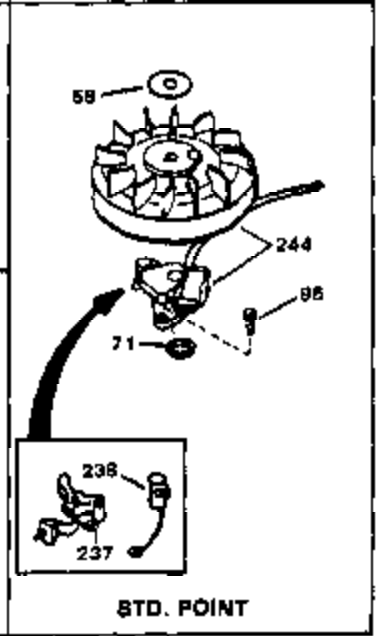

Engine Parts List #2

Ref #	Part Number	Qty	Description
77	27656	0	Washer, Flat
95	650489	0	Screw
95	650516	0	Screw
107	28277	0	Washer, Flat
121	30063	0	Screw
121	30688	0	Screw, Hex hd. Sems, 1/4-20 x 1/2
184	610749	0	Regulator, Rectifier (10 Amp)
209	33018	0	Harness, Adapter
237	32434	0	Contact Assy., Breaker
238	610767A	0	Condenser
244	610816	0	Magneto, Tecumseh Alternator (w/ring gear)
246	29965	0	Motor, Starter (12 Volt)
246	32468A	0	Motor, Starter (12 Volt)
246	32468B	0	Motor, Starter (12 Volt)
246	33606	0	Motor, Starter (12 Volt)
247	32386	0	Starter Motor Kit (110-120 Volt)
247	32901	0	Starter Motor Kit (110-120 Volt)
247	33328	0	Starter Motor Kit (110-120 Volt)
247	33328A	0	Starter Motor Kit (110-120 Volt)
247	33328B	0	Starter Motor Kit (110-120 Volt)
247	33328C	0	Starter Motor Kit (110-120 Volt)
247	33518	0	Starter Motor Kit (110-120 Volt)
247	33518A	0	Starter Motor Kit (110-120 Volt)
247	33518B	0	Starter Motor Kit (110-120 Volt)
247	33518B	0	Starter Motor Kit (110-120 Volt)
248	30811A	0	Flywheel
248	611042	0	Flywheel (Std. Point) (V70 type letter D)
248	611085	0	Flywheel (Solid state ignition)