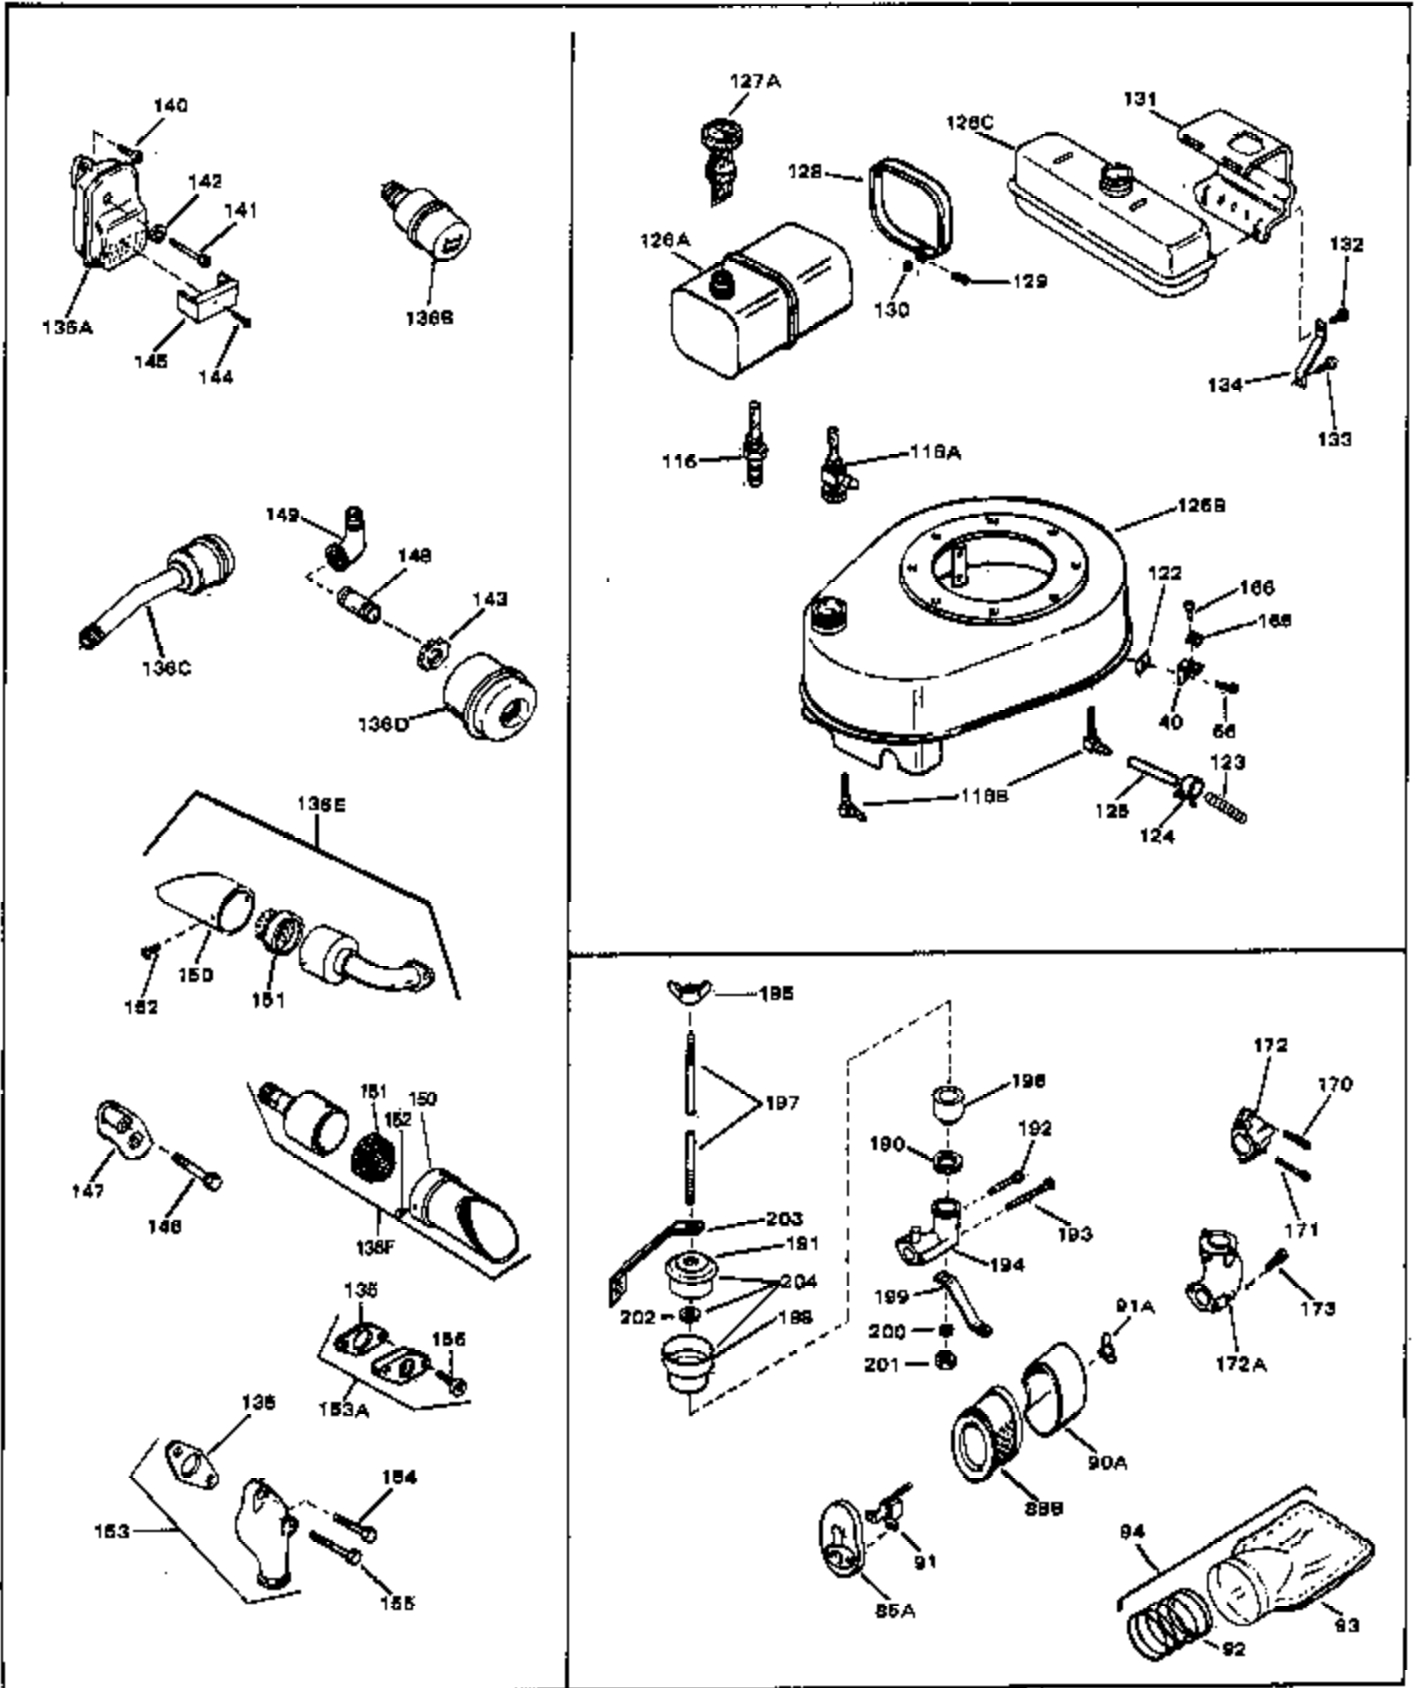

Ref #	Part Number	Qty	Description
66	29747B	0	Screw, Phil. Hex hd. Sems, 5/16-24 x 21/32
124	26460	0	Clamp, Fuel line
125	29774	0	Line, Fuel (Braided 8.25")
125	30705	0	Line, Fuel (Braided 16")
125	30962	0	Line, Fuel (Braided 32")
135	27930	0	Gasket, Exhaust
136F	391026	0	Muffler
153	31288	0	Muffler Adapter Kit
153A	730130	0	Muffler Adapter Kit
154	6021A	0	Screw, Hex flange hd., 5/16-18 x 1-1/2
155	650697A	0	Screw, Hex flange hd., 5/16-18 x 2-1/2
156	30196	0	Screw
165	27793	0	Clip, Conduit
166	28942	0	Screw