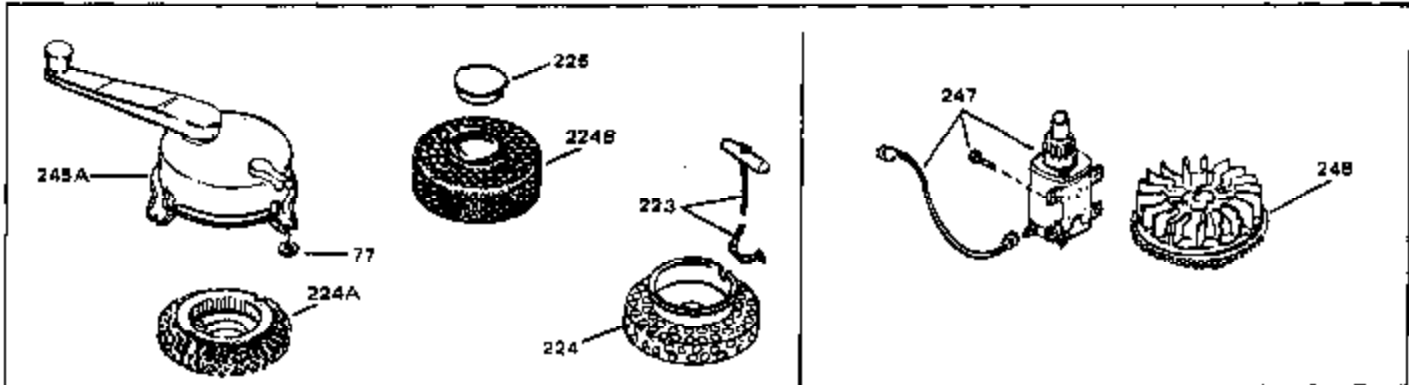

| Ref # | Part Number | Qty | Description                     |
|-------|-------------|-----|---------------------------------|
| 166   | 28942       | 0   | Screw                           |
| 167   | 32181A      | 0   | Control Assy., Speed            |
| 182   | 27625       | 0   | Plug, Oil filler                |
| 183   | 29673       | 0   | Gasket, Filler plug             |
| 219   | 650815      | 0   | Washer, Belleville              |
| 220   | 8116        | 0   | Nut                             |
| 236A  | 550223      | 0   | Decal, Name                     |
| 236   | 34346       | 0   | Decal, Instruction              |
| 236B  | 31752       | 0   | Decal, Air cleaner              |
| 239   | 631021      | 0   | Inlet Needle, Seat & Clip Assy. |
| 240   | 631449      | 0   | Carburetor                      |
| 249   | 33239       | 0   | Gasket Set                      |