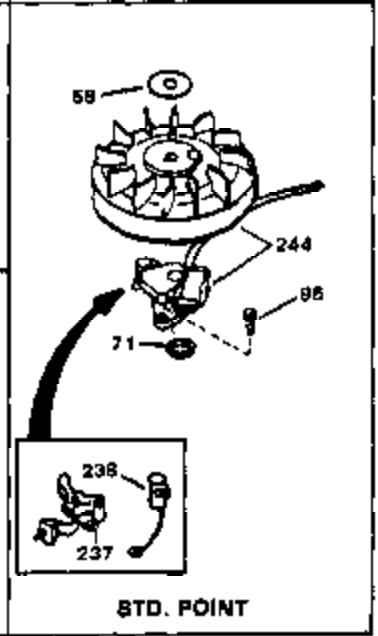

| Ref # | Part Number | Qty | Description                     |
|-------|-------------|-----|---------------------------------|
| 166   | 28942       | 0   | Screw                           |
| 167   | 32181A      | 0   | Control Assy., Speed            |
| 182   | 27625       | 0   | Plug, Oil filler                |
| 183   | 29673       | 0   | Gasket, Filler plug             |
| 219   | 650815      | 0   | Washer, Belleville              |
| 220   | 8116        | 0   | Nut                             |
| 236A  | 550223      | 0   | Decal, Name                     |
| 236   | 34346       | 0   | Decal, Instruction              |
| 236B  | 31752       | 0   | Decal, Air cleaner              |
| 239   | 631021      | 0   | Inlet Needle, Seat & Clip Assy. |
| 240   | 631449      | 0   | Carburetor                      |
| 249   | 33239       | 0   | Gasket Set                      |