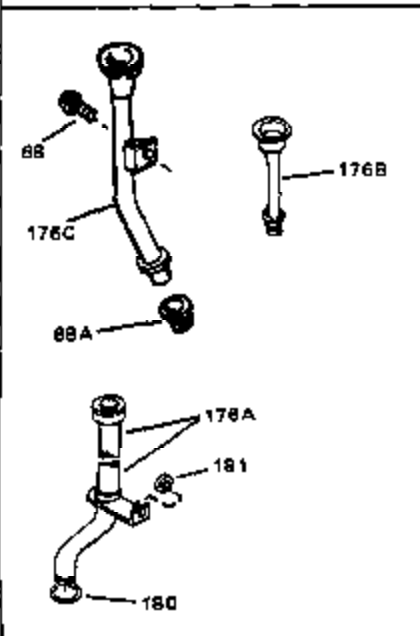

| Ref # | Part Number | Qty | Description                     |
|-------|-------------|-----|---------------------------------|
| 166   | 28942       | 0   | Screw                           |
| 167   | 32181A      | 0   | Control Assy., Speed            |
| 182   | 27625       | 0   | Plug, Oil filler                |
| 183   | 29673       | 0   | Gasket, Filler plug             |
| 219   | 650815      | 0   | Washer, Belleville              |
| 220   | 8116        | 0   | Nut                             |
| 236A  | 550223      | 0   | Decal, Name                     |
| 236   | 34346       | 0   | Decal, Instruction              |
| 236B  | 31752       | 0   | Decal, Air cleaner              |
| 239   | 631021      | 0   | Inlet Needle, Seat & Clip Assy. |
| 240   | 631449      | 0   | Carburetor                      |
| 249   | 33239       | 0   | Gasket Set                      |