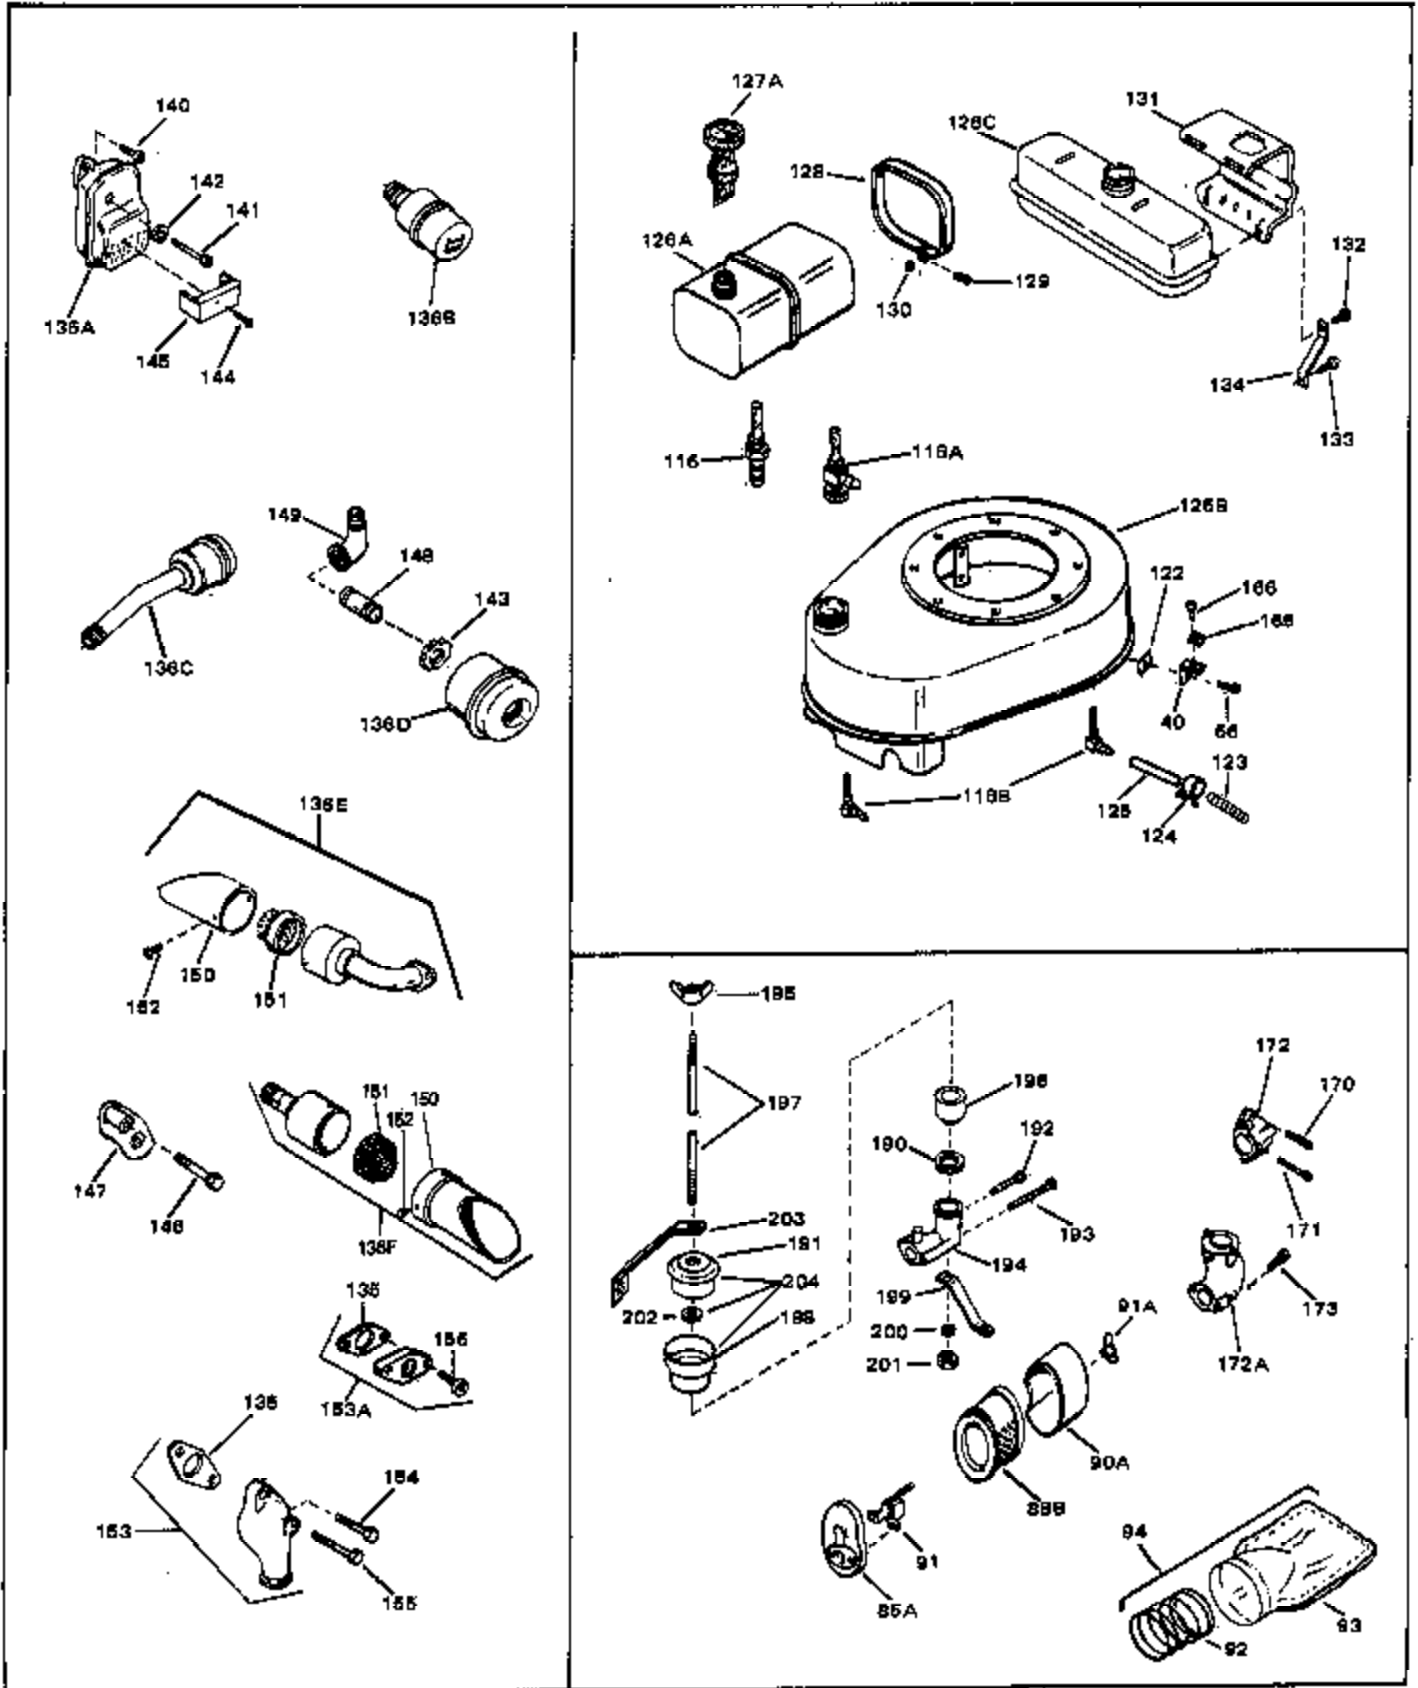

Ref #	Part Number	Qty	Description
66	29747B	0	Screw, Phil. Hex hd. Sems, 5/16-24 x 21/32
124	26460	0	Clamp, Fuel line
125	29774	0	Line, Fuel (Braided 8.25")
125	30705	0	Line, Fuel (Braided 16")
125	30962	0	Line, Fuel (Braided 32")
135	27930	0	Gasket, Exhaust
136F	391026	0	Muffler
153	31288	0	Muffler Adapter Kit
153A	730130	0	Muffler Adapter Kit
154	6021A	0	Screw, Hex flange hd., 5/16-18 x 1-1/2
155	650697A	0	Screw, Hex flange hd., 5/16-18 x 2-1/2
156	30196	0	Screw
165	27793	0	Clip, Conduit
166	28942	0	Screw