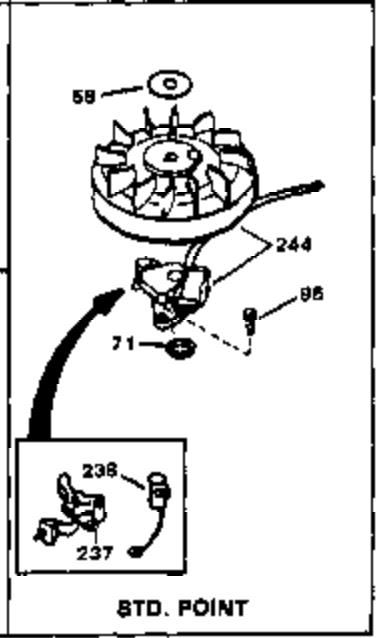

Engine Parts List #2

Ref #	Part Number	Qty	Description
77	27656	0	Washer, Flat
95	650489	0	Screw
95	650516	0	Screw
107	28277	0	Washer, Flat
121	30063	0	Screw
121	30688	0	Screw, Hex hd. Sems, 1/4-20 x 1/2
209	33018	0	Harness, Adapter
237	30547A	0	Contact Assy., Breaker
238	30548B	0	Condenser
244	610689A	0	Magneto, Tecumseh
247	32386	0	Starter Motor Kit (110-120 Volt)
247	32901	0	Starter Motor Kit (110-120 Volt)
247	33328	0	Starter Motor Kit (110-120 Volt)
247	33328A	0	Starter Motor Kit (110-120 Volt)
247	33328B	0	Starter Motor Kit (110-120 Volt)
247	33328C	0	Starter Motor Kit (110-120 Volt)
247	33518	0	Starter Motor Kit (110-120 Volt)
247	33518A	0	Starter Motor Kit (110-120 Volt)
247	33518B	0	Starter Motor Kit (110-120 Volt)
247	33518B	0	Starter Motor Kit (110-120 Volt)
248	30811A	0	Flywheel
248	611042	0	Flywheel (Std. Point) (V70 type letter D)
248	611085	0	Flywheel (Solid state ignition)