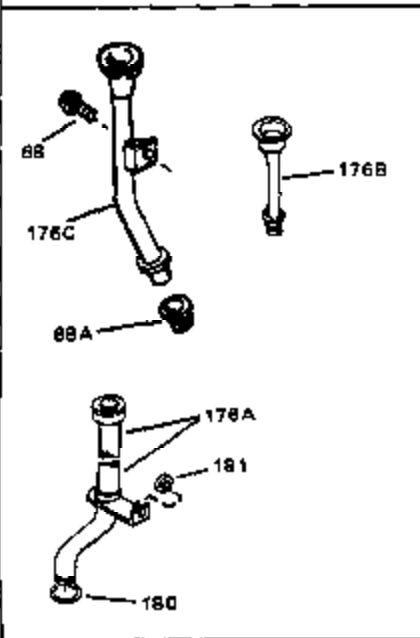

Engine Parts List #2

Ref #	Part Number	Qty	Description
77	27656	0	Washer, Flat
95	650489	0	Screw
95	650516	0	Screw
107	28277	0	Washer, Flat
121	30063	0	Screw
121	30688	0	Screw, Hex hd. Sems, 1/4-20 x 1/2
209	33018	0	Harness, Adapter
237	30547A	0	Contact Assy., Breaker
238	30548B	0	Condenser
244	610689A	0	Magneto, Tecumseh
247	32386	0	Starter Motor Kit (110-120 Volt)
247	32901	0	Starter Motor Kit (110-120 Volt)
247	33328	0	Starter Motor Kit (110-120 Volt)
247	33328A	0	Starter Motor Kit (110-120 Volt)
247	33328B	0	Starter Motor Kit (110-120 Volt)
247	33328C	0	Starter Motor Kit (110-120 Volt)
247	33518	0	Starter Motor Kit (110-120 Volt)
247	33518A	0	Starter Motor Kit (110-120 Volt)
247	33518B	0	Starter Motor Kit (110-120 Volt)
247	33518B	0	Starter Motor Kit (110-120 Volt)
248	30811A	0	Flywheel
248	611042	0	Flywheel (Std. Point) (V70 type letter D)
248	611085	0	Flywheel (Solid state ignition)