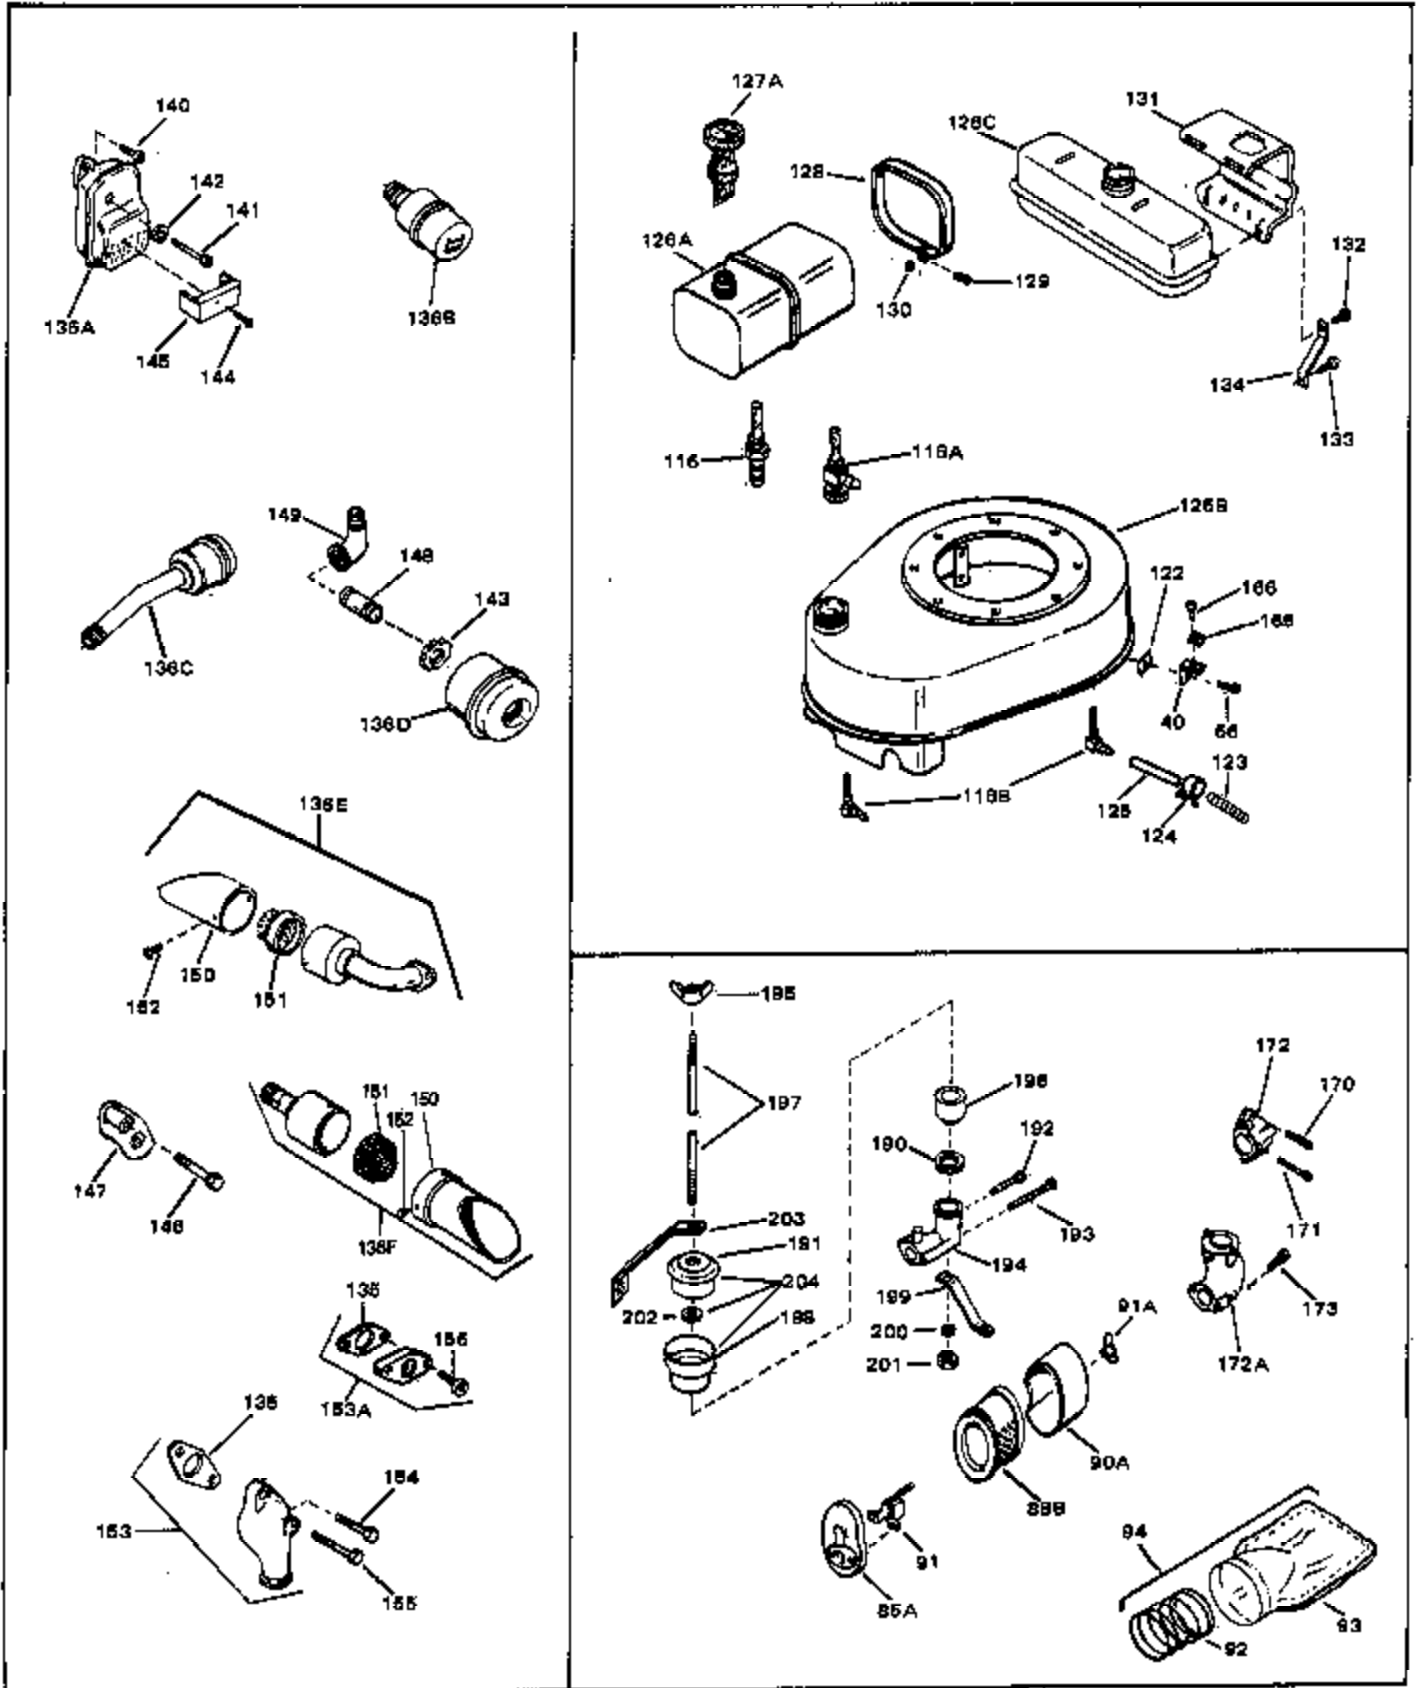

Engine Parts List #3

Ref #	Part Number	Qty	Description
66	29747B	0	Screw, Phil. Hex hd. Sems, 5/16-24 x 21/32
124	26460	0	Clamp, Fuel line
125	29774	0	Line, Fuel (Braided 8.25")
125	30705	0	Line, Fuel (Braided 16")
125	30962	0	Line, Fuel (Braided 32")
136F	391026	0	Muffler
136D	29633	0	Muffler
148	30244	0	Nipple, Exhaust pipe (2-1/2")
149	30209	0	Elbow, Exhaust (45°)
153A	730130	0	Muffler Adapter Kit
153	31288	0	Muffler Adapter Kit
154	6021A	0	Screw, Hex flange hd., 5/16-18 x 1-1/2
155	650697A	0	Screw, Hex flange hd., 5/16-18 x 2-1/2
156	30196	0	Screw
165	27793	0	Clip, Conduit
166	28942	0	Screw