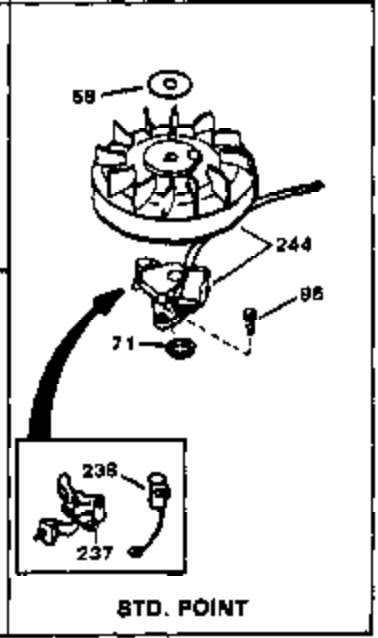

Engine Parts List #2

Ref #	Part Number	Qty	Description
77	27656	0	Washer, Flat
95	650489	0	Screw
95	650516	0	Screw
107	28277	0	Washer, Flat
121	30063	0	Screw
121	30688	0	Screw, Hex hd. Sems, 1/4-20 x 1/2
209	33018	0	Harness, Adapter
211	28726	0	Screw, Phil. rd. hd., 5-40 x 9/16
212	28727	0	Lockwasher
213	28728	0	Nut
214	30064	0	Cover, Rectifier panel
215	30065	0	Nut, Long 5-40
216	30066	0	Screw
237	30547A	0	Contact Assy., Breaker
238	30548B	0	Condenser
244	610681A	0	Magneto, Tecumseh Alternator (w/ring gear)
246	29965	0	Motor, Starter (12 Volt)
246	32468A	0	Motor, Starter (12 Volt)
246	32468B	0	Motor, Starter (12 Volt)
246	33606	0	Motor, Starter (12 Volt)
247	32386	0	Starter Motor Kit (110-120 Volt)
247	32901	0	Starter Motor Kit (110-120 Volt)
247	33328	0	Starter Motor Kit (110-120 Volt)
247	33328A	0	Starter Motor Kit (110-120 Volt)
247	33328B	0	Starter Motor Kit (110-120 Volt)
247	33328C	0	Starter Motor Kit (110-120 Volt)
247	33518	0	Starter Motor Kit (110-120 Volt)
247	33518A	0	Starter Motor Kit (110-120 Volt)
247	33518B	0	Starter Motor Kit (110-120 Volt)
247	33518B	0	Starter Motor Kit (110-120 Volt)
248	30811A	0	Flywheel
248	611042	0	Flywheel (Std. Point) (V70 type letter D)
248	611085	0	Flywheel (Solid state ignition)