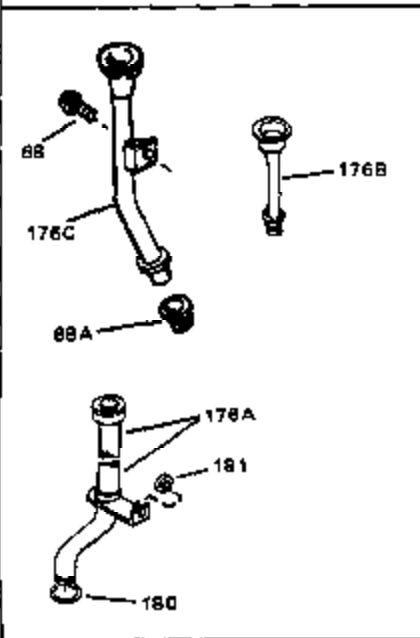

Engine Parts List #2

Ref #	Part Number	Qty	Description
77	27656	0	Washer, Flat
95	650489	0	Screw
95	650516	0	Screw
107	28277	0	Washer, Flat
121	30063	0	Screw
121	30688	0	Screw, Hex hd. Sems, 1/4-20 x 1/2
209	33018	0	Harness, Adapter
211	28726	0	Screw, Phil. rd. hd., 5-40 x 9/16
212	28727	0	Lockwasher
213	28728	0	Nut
214	30064	0	Cover, Rectifier panel
215	30065	0	Nut, Long 5-40
216	30066	0	Screw
237	30547A	0	Contact Assy., Breaker
238	30548B	0	Condenser
244	610681A	0	Magneto, Tecumseh Alternator (w/ring gear)
246	29965	0	Motor, Starter (12 Volt)
246	32468A	0	Motor, Starter (12 Volt)
246	32468B	0	Motor, Starter (12 Volt)
246	33606	0	Motor, Starter (12 Volt)
247	32386	0	Starter Motor Kit (110-120 Volt)
247	32901	0	Starter Motor Kit (110-120 Volt)
247	33328	0	Starter Motor Kit (110-120 Volt)
247	33328A	0	Starter Motor Kit (110-120 Volt)
247	33328B	0	Starter Motor Kit (110-120 Volt)
247	33328C	0	Starter Motor Kit (110-120 Volt)
247	33518	0	Starter Motor Kit (110-120 Volt)
247	33518A	0	Starter Motor Kit (110-120 Volt)
247	33518B	0	Starter Motor Kit (110-120 Volt)
247	33518B	0	Starter Motor Kit (110-120 Volt)
248	30811A	0	Flywheel
248	611042	0	Flywheel (Std. Point) (V70 type letter D)
248	611085	0	Flywheel (Solid state ignition)