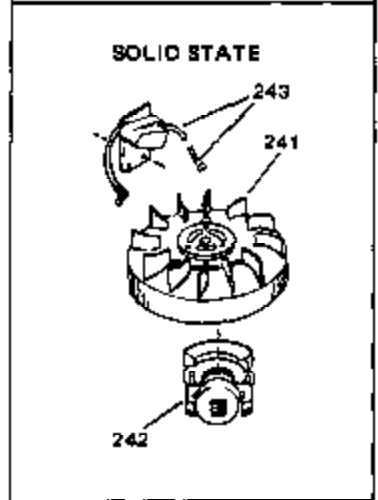

Engine Parts List #2

Ref #	Part Number	Qty	Description
77	27656	0	Washer, Flat
95	650489	0	Screw
95	650516	0	Screw
107	28277	0	Washer, Flat
121	30063	0	Screw
121	30688	0	Screw, Hex hd. Sems, 1/4-20 x 1/2
209	33018	0	Harness, Adapter
211	28726	0	Screw, Phil. rd. hd., 5-40 x 9/16
212	28727	0	Lockwasher
213	28728	0	Nut
214	30064	0	Cover, Rectifier panel
215	30065	0	Nut, Long 5-40
216	30066	0	Screw
237	30547A	0	Contact Assy., Breaker
238	30548B	0	Condenser
244	610681A	0	Magneto, Tecumseh Alternator (w/ring gear)
246	29965	0	Motor, Starter (12 Volt)
246	32468A	0	Motor, Starter (12 Volt)
246	32468B	0	Motor, Starter (12 Volt)
246	33606	0	Motor, Starter (12 Volt)
247	32386	0	Starter Motor Kit (110-120 Volt)
247	32901	0	Starter Motor Kit (110-120 Volt)
247	33328	0	Starter Motor Kit (110-120 Volt)
247	33328A	0	Starter Motor Kit (110-120 Volt)
247	33328B	0	Starter Motor Kit (110-120 Volt)
247	33328C	0	Starter Motor Kit (110-120 Volt)
247	33518	0	Starter Motor Kit (110-120 Volt)
247	33518A	0	Starter Motor Kit (110-120 Volt)
247	33518B	0	Starter Motor Kit (110-120 Volt)
247	33518B	0	Starter Motor Kit (110-120 Volt)
248	30811A	0	Flywheel
248	611042	0	Flywheel (Std. Point) (V70 type letter D)
248	611085	0	Flywheel (Solid state ignition)