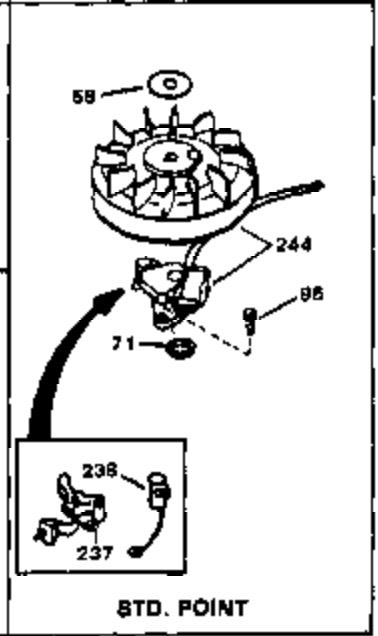

Engine Parts List #2

Ref #	Part Number	Qty	Description
71	33876	0	Gasket, Stator
77	27656	0	Washer, Flat
95	650489	0	Screw
95	650516	0	Screw
107	28277	0	Washer, Flat
121	30063	0	Screw
121	30688	0	Screw, Hex hd. Sems, 1/4-20 x 1/2
209	33018	0	Harness, Adapter
237	30547A	0	Contact Assy., Breaker
238	30548B	0	Condenser
244	610694A	0	Magneto, Tecumseh (w/ring gear for 110 Volt)
247	32386	0	Starter Motor Kit (110-120 Volt)
247	32901	0	Starter Motor Kit (110-120 Volt)
247	33328	0	Starter Motor Kit (110-120 Volt)
247	33328A	0	Starter Motor Kit (110-120 Volt)
247	33328B	0	Starter Motor Kit (110-120 Volt)
247	33328C	0	Starter Motor Kit (110-120 Volt)
247	33518	0	Starter Motor Kit (110-120 Volt)
247	33518A	0	Starter Motor Kit (110-120 Volt)
247	33518B	0	Starter Motor Kit (110-120 Volt)
247	33518B	0	Starter Motor Kit (110-120 Volt)
248	30811A	0	Flywheel
248	611042	0	Flywheel (Std. Point) (V70 type letter D)
248	611085	0	Flywheel (Solid state ignition)