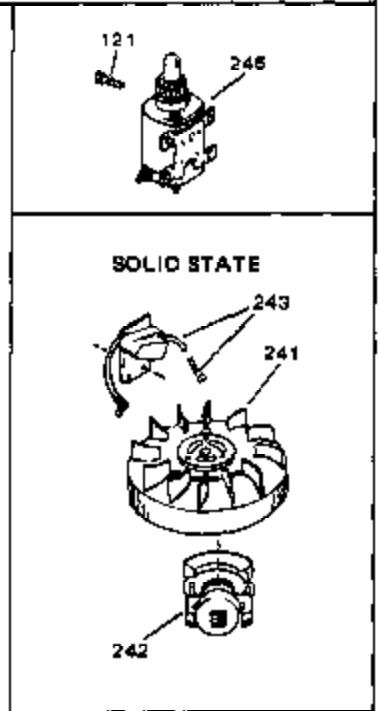

Engine Parts List #2

Ref #	Part Number	Qty	Description
71	33876	0	Gasket, Stator
77	27656	0	Washer, Flat
95	650489	0	Screw
95	650516	0	Screw
107	28277	0	Washer, Flat
121	30063	0	Screw
121	30688	0	Screw, Hex hd. Sems, 1/4-20 x 1/2
209	33018	0	Harness, Adapter
237	30547A	0	Contact Assy., Breaker
238	30548B	0	Condenser
244	610694A	0	Magneto, Tecumseh (w/ring gear for 110 Volt)
247	32386	0	Starter Motor Kit (110-120 Volt)
247	32901	0	Starter Motor Kit (110-120 Volt)
247	33328	0	Starter Motor Kit (110-120 Volt)
247	33328A	0	Starter Motor Kit (110-120 Volt)
247	33328B	0	Starter Motor Kit (110-120 Volt)
247	33328C	0	Starter Motor Kit (110-120 Volt)
247	33518	0	Starter Motor Kit (110-120 Volt)
247	33518A	0	Starter Motor Kit (110-120 Volt)
247	33518B	0	Starter Motor Kit (110-120 Volt)
247	33518B	0	Starter Motor Kit (110-120 Volt)
248	30811A	0	Flywheel
248	611042	0	Flywheel (Std. Point) (V70 type letter D)
248	611085	0	Flywheel (Solid state ignition)