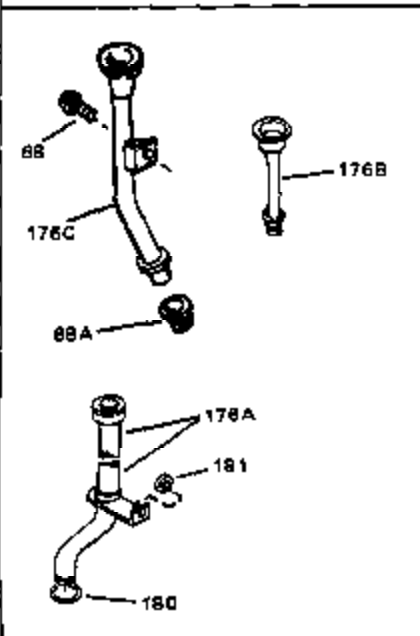

Engine Parts List #2

Ref #	Part Number	Qty	Description
71	33876	0	Gasket, Stator
77	27656	0	Washer, Flat
95	650489	0	Screw
95	650516	0	Screw
107	28277	0	Washer, Flat
121	30063	0	Screw
121	30688	0	Screw, Hex hd. Sems, 1/4-20 x 1/2
209	33018	0	Harness, Adapter
237	30547A	0	Contact Assy., Breaker
238	30548B	0	Condenser
244	610694A	0	Magneto, Tecumseh (w/ring gear for 110 Volt)
247	32386	0	Starter Motor Kit (110-120 Volt)
247	32901	0	Starter Motor Kit (110-120 Volt)
247	33328	0	Starter Motor Kit (110-120 Volt)
247	33328A	0	Starter Motor Kit (110-120 Volt)
247	33328B	0	Starter Motor Kit (110-120 Volt)
247	33328C	0	Starter Motor Kit (110-120 Volt)
247	33518	0	Starter Motor Kit (110-120 Volt)
247	33518A	0	Starter Motor Kit (110-120 Volt)
247	33518B	0	Starter Motor Kit (110-120 Volt)
247	33518B	0	Starter Motor Kit (110-120 Volt)
248	30811A	0	Flywheel
248	611042	0	Flywheel (Std. Point) (V70 type letter D)
248	611085	0	Flywheel (Solid state ignition)