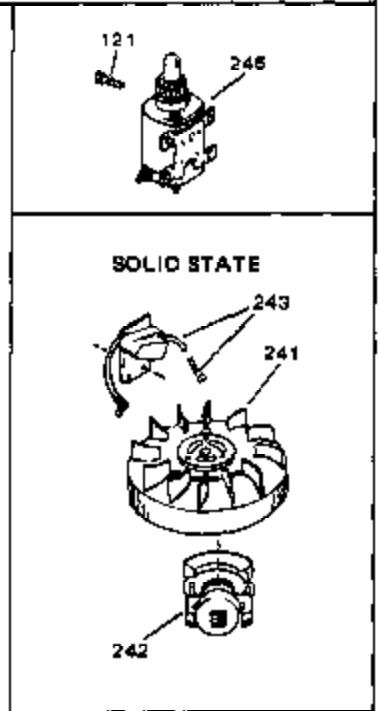

Engine Parts List #1

Ref #	Part Number	Qty	Description
162	650549	0	Screw
163	30200	0	Screw
164	32410	0	Knob, Speed control
165	27793	0	Clip, Conduit
166	28942	0	Screw
167	32264A	0	Control Assy., Speed
177	28954	0	Cover, Oil filler hole
178	28749	0	Screw, Phil. Rd. hd., w/neoprene washer,
179	28747	0	Gasket, Oil filler tube
182	27625	0	Plug, Oil filler
183	29673	0	Gasket, Filler plug
219	650815	0	Washer, Belleville
220	8116	0	Nut
221	32125	0	Cup, Starter
222	590417	0	Screen, Starter cup
236D	34434	0	Decal, Speed control
236B	31752	0	Decal, Air cleaner
236A	550223	0	Decal, Name
236	34346	0	Decal, Instruction
239	631021	0	Inlet Needle, Seat & Clip Assy.
240	631449	0	Carburetor
245	590420	0	Starter, Rewind
249	33239	0	Gasket Set