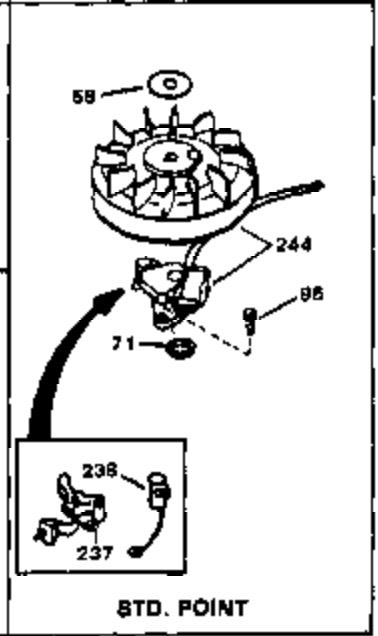

Engine Parts List #1

Ref #	Part Number	Qty	Description
162	650549	0	Screw
163	30200	0	Screw
164	32410	0	Knob, Speed control
165	27793	0	Clip, Conduit
166	28942	0	Screw
167	32264A	0	Control Assy., Speed
177	28954	0	Cover, Oil filler hole
178	28749	0	Screw, Phil. Rd. hd., w/neoprene washer,
179	28747	0	Gasket, Oil filler tube
182	27625	0	Plug, Oil filler
183	29673	0	Gasket, Filler plug
219	650815	0	Washer, Belleville
220	8116	0	Nut
221	32125	0	Cup, Starter
222	590417	0	Screen, Starter cup
236D	34434	0	Decal, Speed control
236B	31752	0	Decal, Air cleaner
236A	550223	0	Decal, Name
236	34346	0	Decal, Instruction
239	631021	0	Inlet Needle, Seat & Clip Assy.
240	631449	0	Carburetor
245	590420	0	Starter, Rewind
249	33239	0	Gasket Set