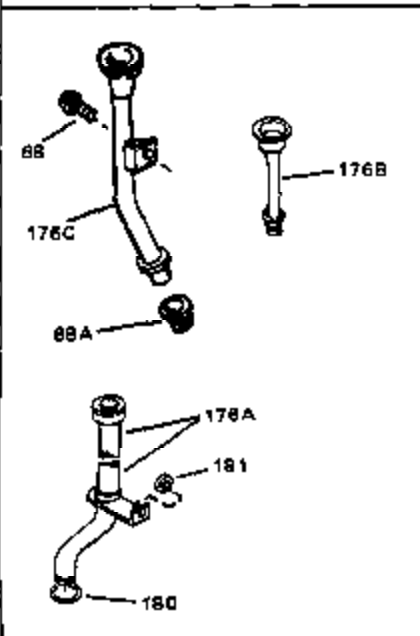

Engine Parts List #1

Ref #	Part Number	Qty	Description
162	650549	0	Screw
163	30200	0	Screw
164	32410	0	Knob, Speed control
165	27793	0	Clip, Conduit
166	28942	0	Screw
167	32264A	0	Control Assy., Speed
177	28954	0	Cover, Oil filler hole
178	28749	0	Screw, Phil. Rd. hd., w/neoprene washer,
179	28747	0	Gasket, Oil filler tube
182	27625	0	Plug, Oil filler
183	29673	0	Gasket, Filler plug
219	650815	0	Washer, Belleville
220	8116	0	Nut
221	32125	0	Cup, Starter
222	590417	0	Screen, Starter cup
236D	34434	0	Decal, Speed control
236B	31752	0	Decal, Air cleaner
236A	550223	0	Decal, Name
236	34346	0	Decal, Instruction
239	631021	0	Inlet Needle, Seat & Clip Assy.
240	631449	0	Carburetor
245	590420	0	Starter, Rewind
249	33239	0	Gasket Set