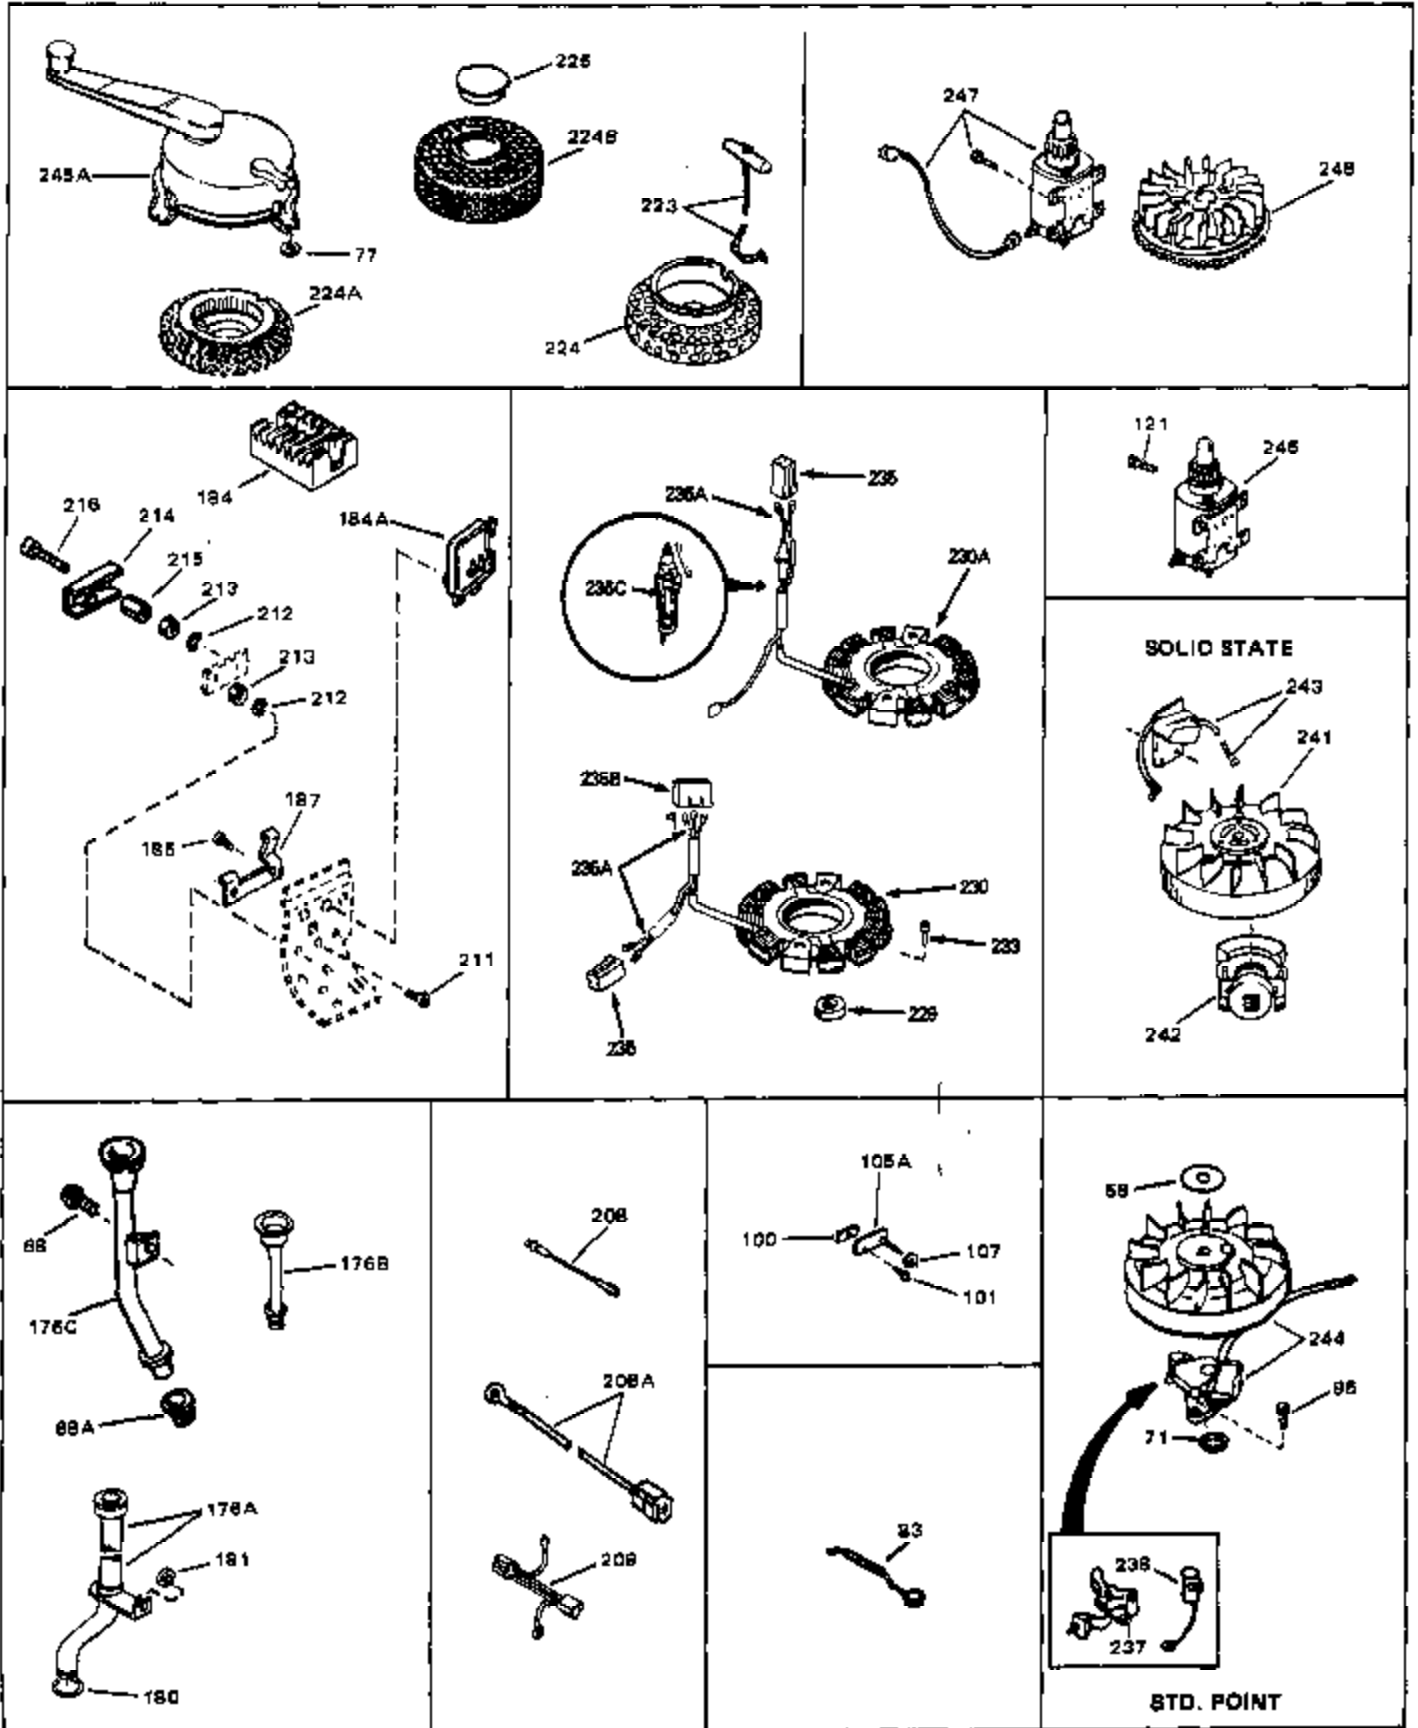

## Engine Parts List #1

| Ref # | Part Number | Qty | Description                     |
|-------|-------------|-----|---------------------------------|
| 164   | 32410       | 0   | Knob, Speed control             |
| 165   | 27793       | 0   | Clip, Conduit                   |
| 166   | 28942       | 0   | Screw                           |
| 167   | 32181A      | 0   | Control Assy., Speed            |
| 182   | 27625       | 0   | Plug, Oil filler                |
| 183   | 29673       | 0   | Gasket, Filler plug             |
| 219   | 650815      | 0   | Washer, Belleville              |
| 220   | 8116        | 0   | Nut                             |
| 221   | 32125       | 0   | Cup, Starter                    |
| 222   | 590417      | 0   | Screen, Starter cup             |
| 236A  | 550223      | 0   | Decal, Name                     |
| 236B  | 31752       | 0   | Decal, Air cleaner              |
| 236   | 34346       | 0   | Decal, Instruction              |
| 239   | 631021      | 0   | Inlet Needle, Seat & Clip Assy. |
| 240   | 631447      | 0   | Carburetor                      |
| 245   | 590420      | 0   | Starter, Rewind                 |
| 249   | 33239       | 0   | Gasket Set                      |