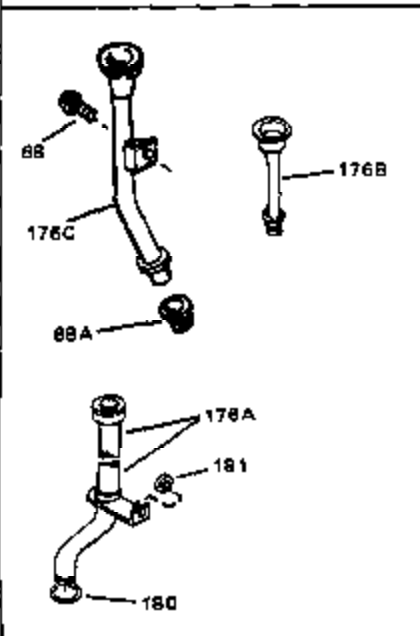

Engine Parts List #2

Ref #	Part Number	Qty	Description
77	27656	0	Washer, Flat
95	650489	0	Screw
95	650516	0	Screw
107	28277	0	Washer, Flat
121	30063	0	Screw
121	30688	0	Screw, Hex hd. Sems, 1/4-20 x 1/2
209	33018	0	Harness, Adapter
237	30547A	0	Contact Assy., Breaker
238	30548B	0	Condenser
244	610689A	0	Magneto, Tecumseh
247	32386	0	Starter Motor Kit (110-120 Volt)
247	32901	0	Starter Motor Kit (110-120 Volt)
247	33328	0	Starter Motor Kit (110-120 Volt)
247	33328A	0	Starter Motor Kit (110-120 Volt)
247	33328B	0	Starter Motor Kit (110-120 Volt)
247	33328C	0	Starter Motor Kit (110-120 Volt)
247	33518	0	Starter Motor Kit (110-120 Volt)
247	33518A	0	Starter Motor Kit (110-120 Volt)
247	33518B	0	Starter Motor Kit (110-120 Volt)
247	33518B	0	Starter Motor Kit (110-120 Volt)
248	30811A	0	Flywheel
248	611042	0	Flywheel (Std. Point) (V70 type letter D)
248	611085	0	Flywheel (Solid state ignition)