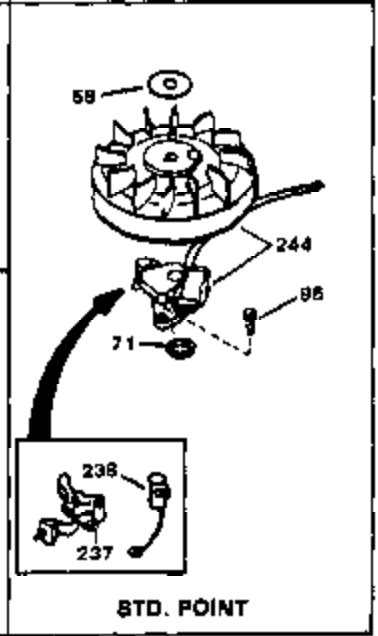

Engine Parts List #2

Ref #	Part Number	Qty	Description
77	27656	0	Washer, Flat
95	650489	0	Screw
95	650516	0	Screw
107	28277	0	Washer, Flat
121	30063	0	Screw
121	30688	0	Screw, Hex hd. Sems, 1/4-20 x 1/2
209	33018	0	Harness, Adapter
237	30547A	0	Contact Assy., Breaker
238	30548B	0	Condenser
244	610689A	0	Magneto, Tecumseh
247	32386	0	Starter Motor Kit (110-120 Volt)
247	32901	0	Starter Motor Kit (110-120 Volt)
247	33328	0	Starter Motor Kit (110-120 Volt)
247	33328A	0	Starter Motor Kit (110-120 Volt)
247	33328B	0	Starter Motor Kit (110-120 Volt)
247	33328C	0	Starter Motor Kit (110-120 Volt)
247	33518	0	Starter Motor Kit (110-120 Volt)
247	33518A	0	Starter Motor Kit (110-120 Volt)
247	33518B	0	Starter Motor Kit (110-120 Volt)
247	33518B	0	Starter Motor Kit (110-120 Volt)
248	30811A	0	Flywheel
248	611042	0	Flywheel (Std. Point) (V70 type letter D)
248	611085	0	Flywheel (Solid state ignition)