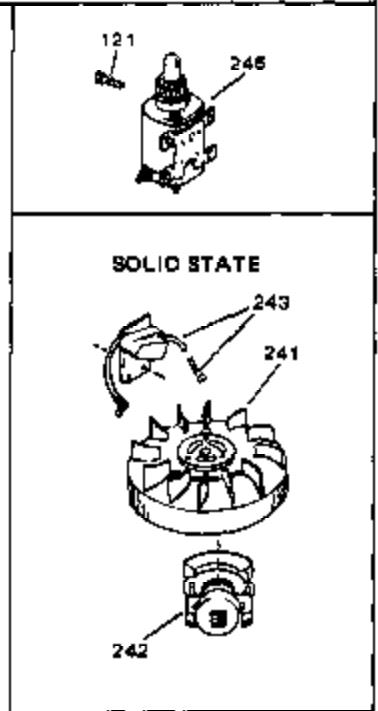

Engine Parts List #2

Ref #	Part Number	Qty	Description
77	27656	0	Washer, Flat
95	650489	0	Screw
95	650516	0	Screw
107	28277	0	Washer, Flat
121	30063	0	Screw
121	30688	0	Screw, Hex hd. Sems, 1/4-20 x 1/2
209	33018	0	Harness, Adapter
237	30547A	0	Contact Assy., Breaker
238	30548B	0	Condenser
244	610689A	0	Magneto, Tecumseh
247	32386	0	Starter Motor Kit (110-120 Volt)
247	32901	0	Starter Motor Kit (110-120 Volt)
247	33328	0	Starter Motor Kit (110-120 Volt)
247	33328A	0	Starter Motor Kit (110-120 Volt)
247	33328B	0	Starter Motor Kit (110-120 Volt)
247	33328C	0	Starter Motor Kit (110-120 Volt)
247	33518	0	Starter Motor Kit (110-120 Volt)
247	33518A	0	Starter Motor Kit (110-120 Volt)
247	33518B	0	Starter Motor Kit (110-120 Volt)
247	33518B	0	Starter Motor Kit (110-120 Volt)
248	30811A	0	Flywheel
248	611042	0	Flywheel (Std. Point) (V70 type letter D)
248	611085	0	Flywheel (Solid state ignition)