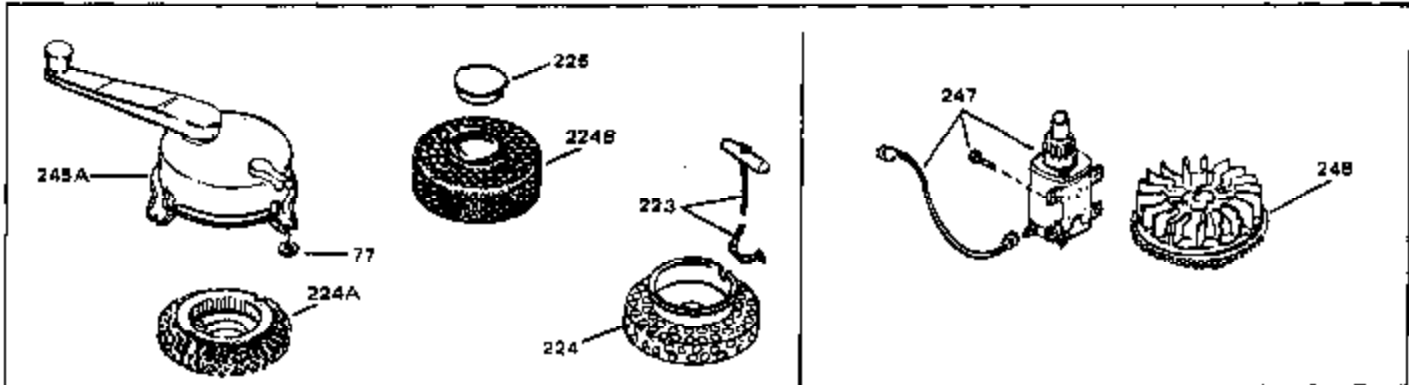

Engine Parts List #2

Ref #	Part Number	Qty	Description
77	27656	0	Washer, Flat
95	650489	0	Screw
95	650516	0	Screw
107	28277	0	Washer, Flat
121	30063	0	Screw
121	30688	0	Screw, Hex hd. Sems, 1/4-20 x 1/2
209	33018	0	Harness, Adapter
237	30547A	0	Contact Assy., Breaker
238	30548B	0	Condenser
244	610689A	0	Magneto, Tecumseh
247	32386	0	Starter Motor Kit (110-120 Volt)
247	32901	0	Starter Motor Kit (110-120 Volt)
247	33328	0	Starter Motor Kit (110-120 Volt)
247	33328A	0	Starter Motor Kit (110-120 Volt)
247	33328B	0	Starter Motor Kit (110-120 Volt)
247	33328C	0	Starter Motor Kit (110-120 Volt)
247	33518	0	Starter Motor Kit (110-120 Volt)
247	33518A	0	Starter Motor Kit (110-120 Volt)
247	33518B	0	Starter Motor Kit (110-120 Volt)
247	33518B	0	Starter Motor Kit (110-120 Volt)
248	30811A	0	Flywheel
248	611042	0	Flywheel (Std. Point) (V70 type letter D)
248	611085	0	Flywheel (Solid state ignition)