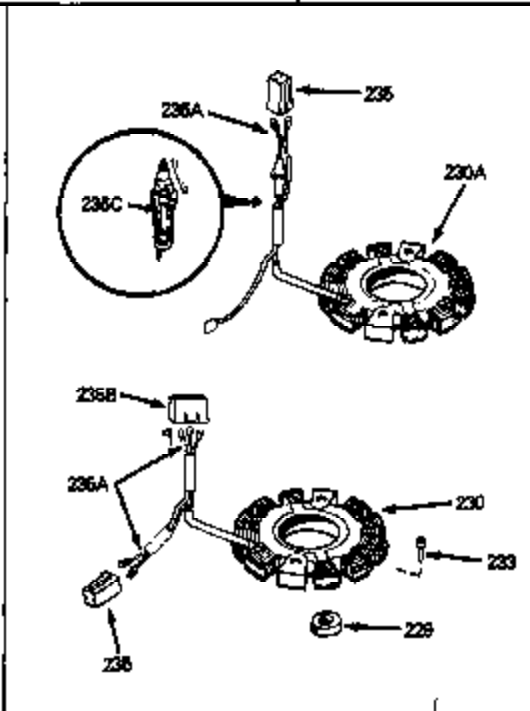

Engine Parts List #2

Ref #	Part Number	Qty	Description
77	27656	0	Washer, Flat
95	650489	0	Screw
95	650516	0	Screw
107	28277	0	Washer, Flat
121	30063	0	Screw
121	30688	0	Screw, Hex hd. Sems, 1/4-20 x 1/2
209	33018	0	Harness, Adapter
237	30547A	0	Contact Assy., Breaker
238	30548B	0	Condenser
244	610689A	0	Magneto, Tecumseh
247	32386	0	Starter Motor Kit (110-120 Volt)
247	32901	0	Starter Motor Kit (110-120 Volt)
247	33328	0	Starter Motor Kit (110-120 Volt)
247	33328A	0	Starter Motor Kit (110-120 Volt)
247	33328B	0	Starter Motor Kit (110-120 Volt)
247	33328C	0	Starter Motor Kit (110-120 Volt)
247	33518	0	Starter Motor Kit (110-120 Volt)
247	33518A	0	Starter Motor Kit (110-120 Volt)
247	33518B	0	Starter Motor Kit (110-120 Volt)
247	33518B	0	Starter Motor Kit (110-120 Volt)
248	30811A	0	Flywheel
248	611042	0	Flywheel (Std. Point) (V70 type letter D)
248	611085	0	Flywheel (Solid state ignition)