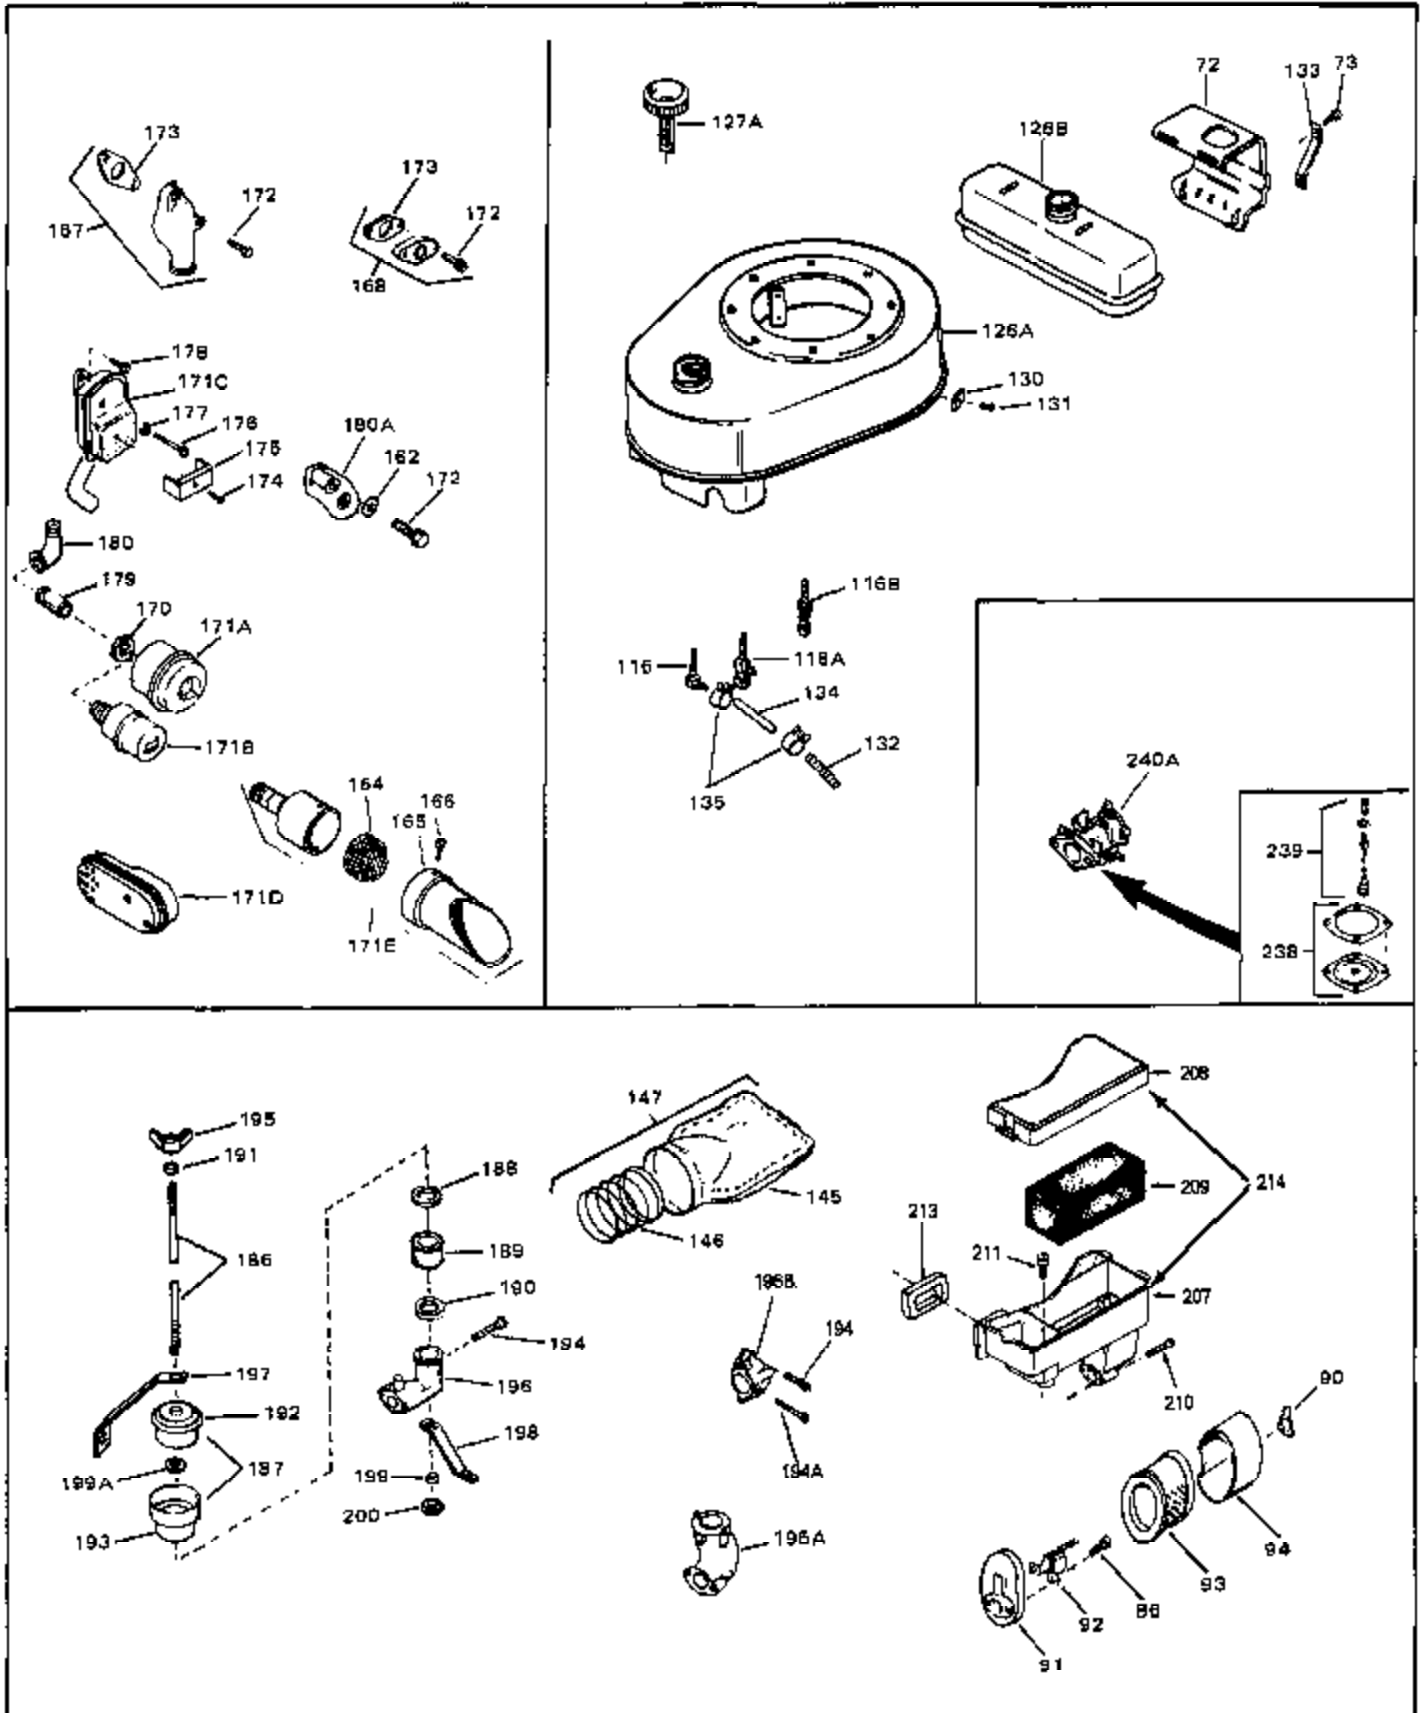

Ref #	Part Number	Qty	Description
72	31572	0	Strap, Fuel tank
73	650556	0	Screw
73	792028	0	Screw, Hex hd. Sems, 5/16-18 x 7/8
86	28820	0	Screw
116A	29683	0	Strainer & Shut-off
116	28584	0	Strainer & Elbow
116B	28837	0	Strainer & Fitting
130	28511	0	Plate, Securing
131	29747A	0	Screw
132	28819	0	Spring, Fuel line
133	31613	0	Brace, Fuel tank
134	29774	0	Line, Fuel (Braided 8.25")
134	30705	0	Line, Fuel (Braided 16")
134	30962	0	Line, Fuel (Braided 32")
134	30965	0	Line, Fuel (Braided 48")
135	26460	0	Clamp, Fuel line
145	31668	0	Bag, Pre-cleaner
146	31667	0	Spring, Pre-cleaner bag
147	730512	0	Kit, Pre-cleaner
162	8274	0	Lockwasher
164	33323	0	Screen, Muffler
165	33700	0	Cover & Tube, Muffler
166	650578	0	Screw
167	31288	0	Muffler Adapter Kit
168	730130	0	Muffler Adapter Kit
170	28443	0	Nut, Conduit (1/8" thick)
170	32862	0	Nut, Conduit (1/4" thick)
171E	391026	0	Muffler
172	30196	0	Screw
172	6021A	0	Screw, Hex flange hd., 5/16-18 x 1-1/2
172	650689	0	Screw
172	650695A	0	Screw, Hex flange hd., 5/16-18 x 2-1/4
172	650696	0	Screw, Hex hd., 5/16-18 x 2-3/4
172	650697A	0	Screw, Hex flange hd., 5/16-18 x 2-1/2
173	27930	0	Gasket, Exhaust
179	30244	0	Nipple, Exhaust pipe (2-1/2")
179	32332	0	Nipple, Exhaust pipe (2")
179	32454	0	Nipple, Exhaust pipe (1-3/8")
180	29574	0	Elbow, Exhaust (90°)
180	30209	0	Elbow, Exhaust (45°)
194	650163	0	Screw, Fil. hd. Sems, 10-32 x 7/8
194A	650520	0	Screw
196B	31526	0	Elbow, Air cleaner