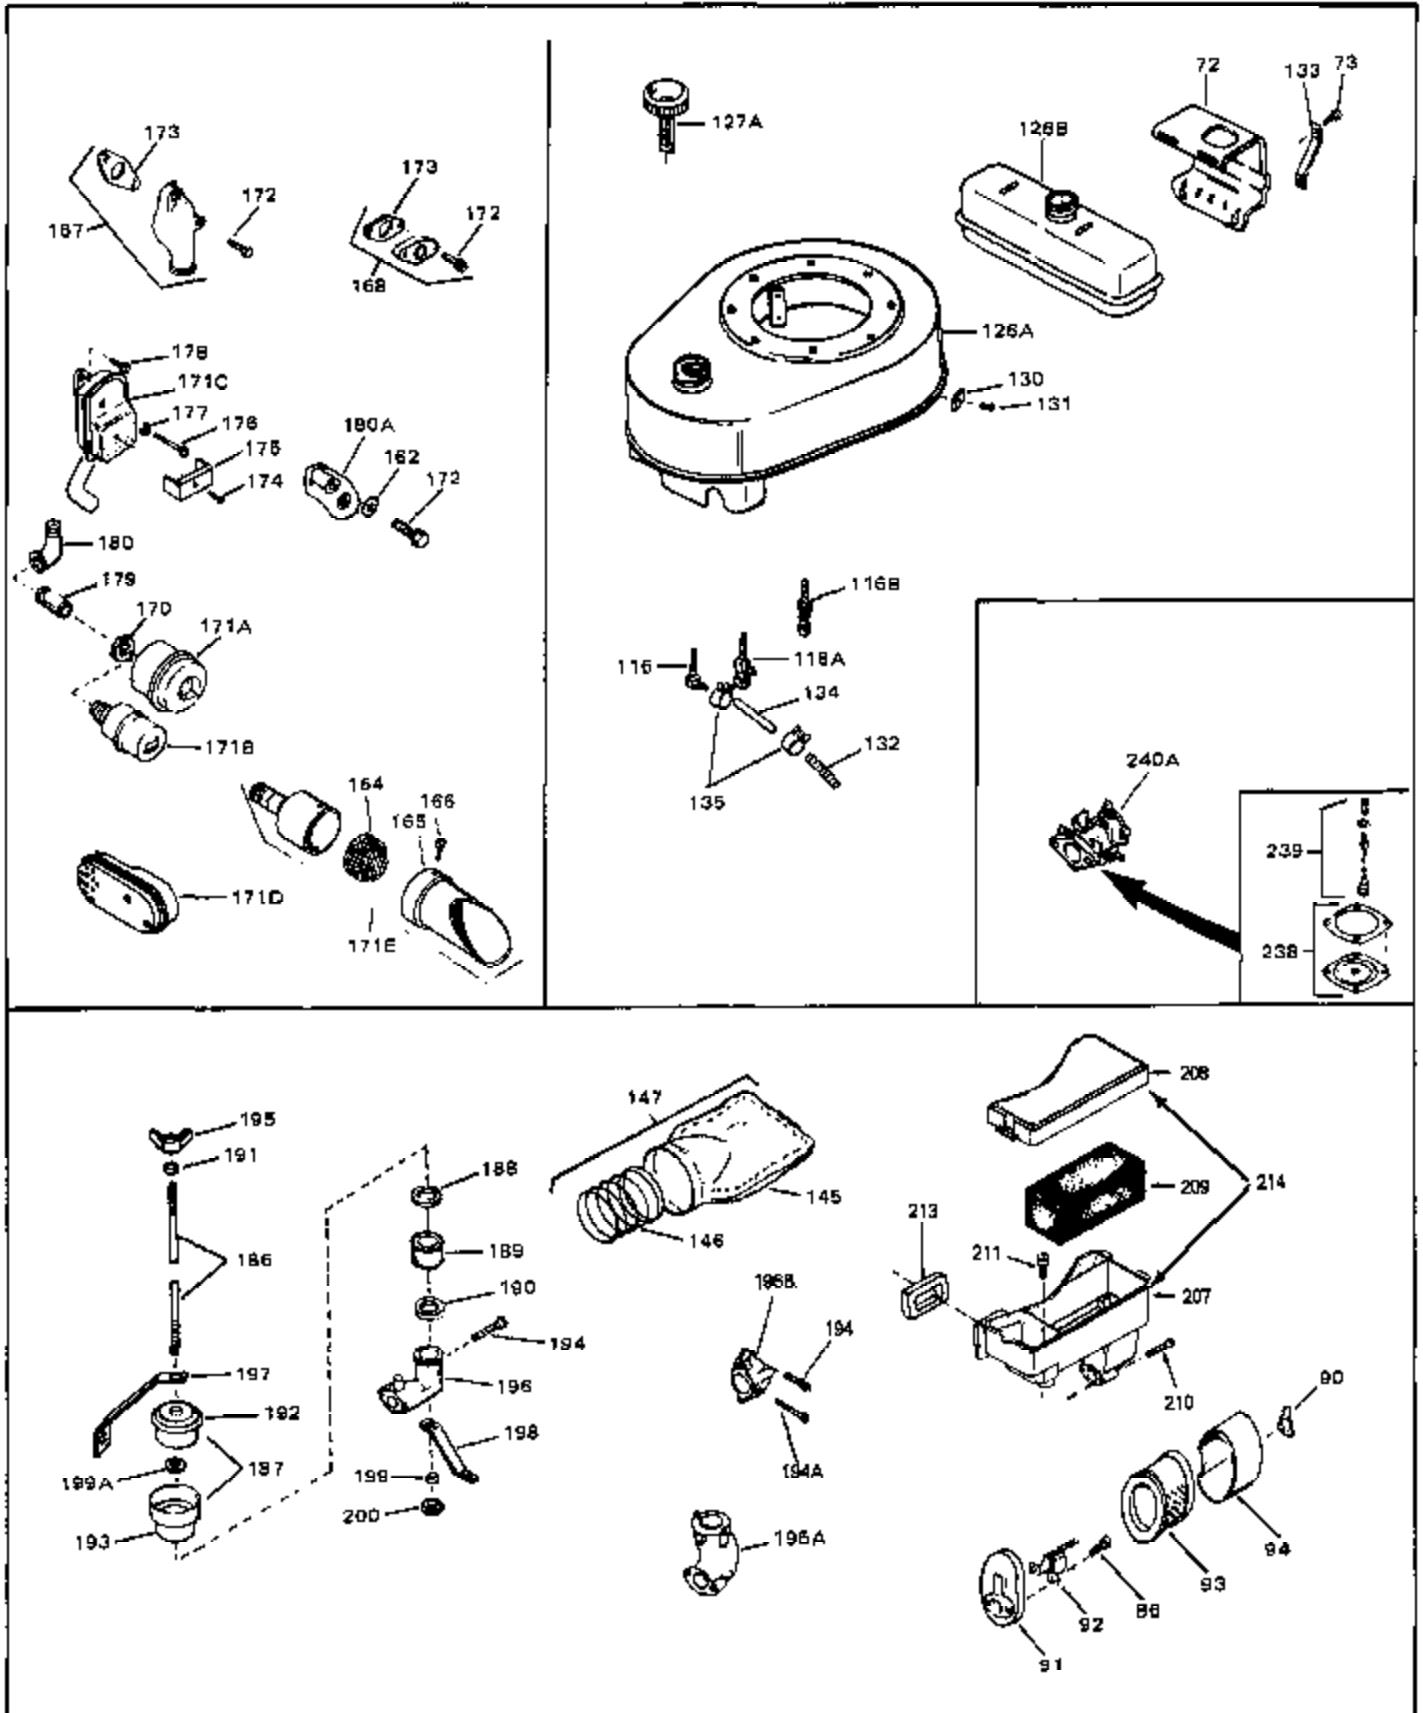

Ref #	Part Number	Qty	Description
72	31572	0	Strap, Fuel tank
73	650556	0	Screw
73	792028	0	Screw, Hex hd. Sems, 5/16-18 x 7/8
86	28820	0	Screw
116A	29683	0	Strainer & Shut-off
116	28584	0	Strainer & Elbow
116B	28837	0	Strainer & Fitting
130	28511	0	Plate, Securing
131	29747A	0	Screw
132	28819	0	Spring, Fuel line
133	31613	0	Brace, Fuel tank
134	29774	0	Line, Fuel (Braided 8.25")
134	30705	0	Line, Fuel (Braided 16")
134	30962	0	Line, Fuel (Braided 32")
134	30965	0	Line, Fuel (Braided 48")
135	26460	0	Clamp, Fuel line
145	31668	0	Bag, Pre-cleaner
146	31667	0	Spring, Pre-cleaner bag
147	730512	0	Kit, Pre-cleaner
162	8274	0	Lockwasher
164	33323	0	Screen, Muffler
165	33700	0	Cover & Tube, Muffler
166	650578	0	Screw
167	31288	0	Muffler Adapter Kit
168	730130	0	Muffler Adapter Kit
170	28443	0	Nut, Conduit (1/8" thick)
170	32862	0	Nut, Conduit (1/4" thick)
171E	391026	0	Muffler
172	30196	0	Screw
172	6021A	0	Screw, Hex flange hd., 5/16-18 x 1-1/2
172	650689	0	Screw
172	650695A	0	Screw, Hex flange hd., 5/16-18 x 2-1/4
172	650696	0	Screw, Hex hd., 5/16-18 x 2-3/4
172	650697A	0	Screw, Hex flange hd., 5/16-18 x 2-1/2
173	27930	0	Gasket, Exhaust
179	30244	0	Nipple, Exhaust pipe (2-1/2")
179	32332	0	Nipple, Exhaust pipe (2")
179	32454	0	Nipple, Exhaust pipe (1-3/8")
180	29574	0	Elbow, Exhaust (90°)
180	30209	0	Elbow, Exhaust (45°)
207	34425	0	Body, Air cleaner
208	34424	0	Cover, Air cleaner
209	33631	0	Element, Air cleaner
210	650762	0	Screw, Fil. hd. Sems, 10-32 x 1-29/32
211	650707	0	Screw
213	34912	0	Gasket, Air cleaner-to-blower housing