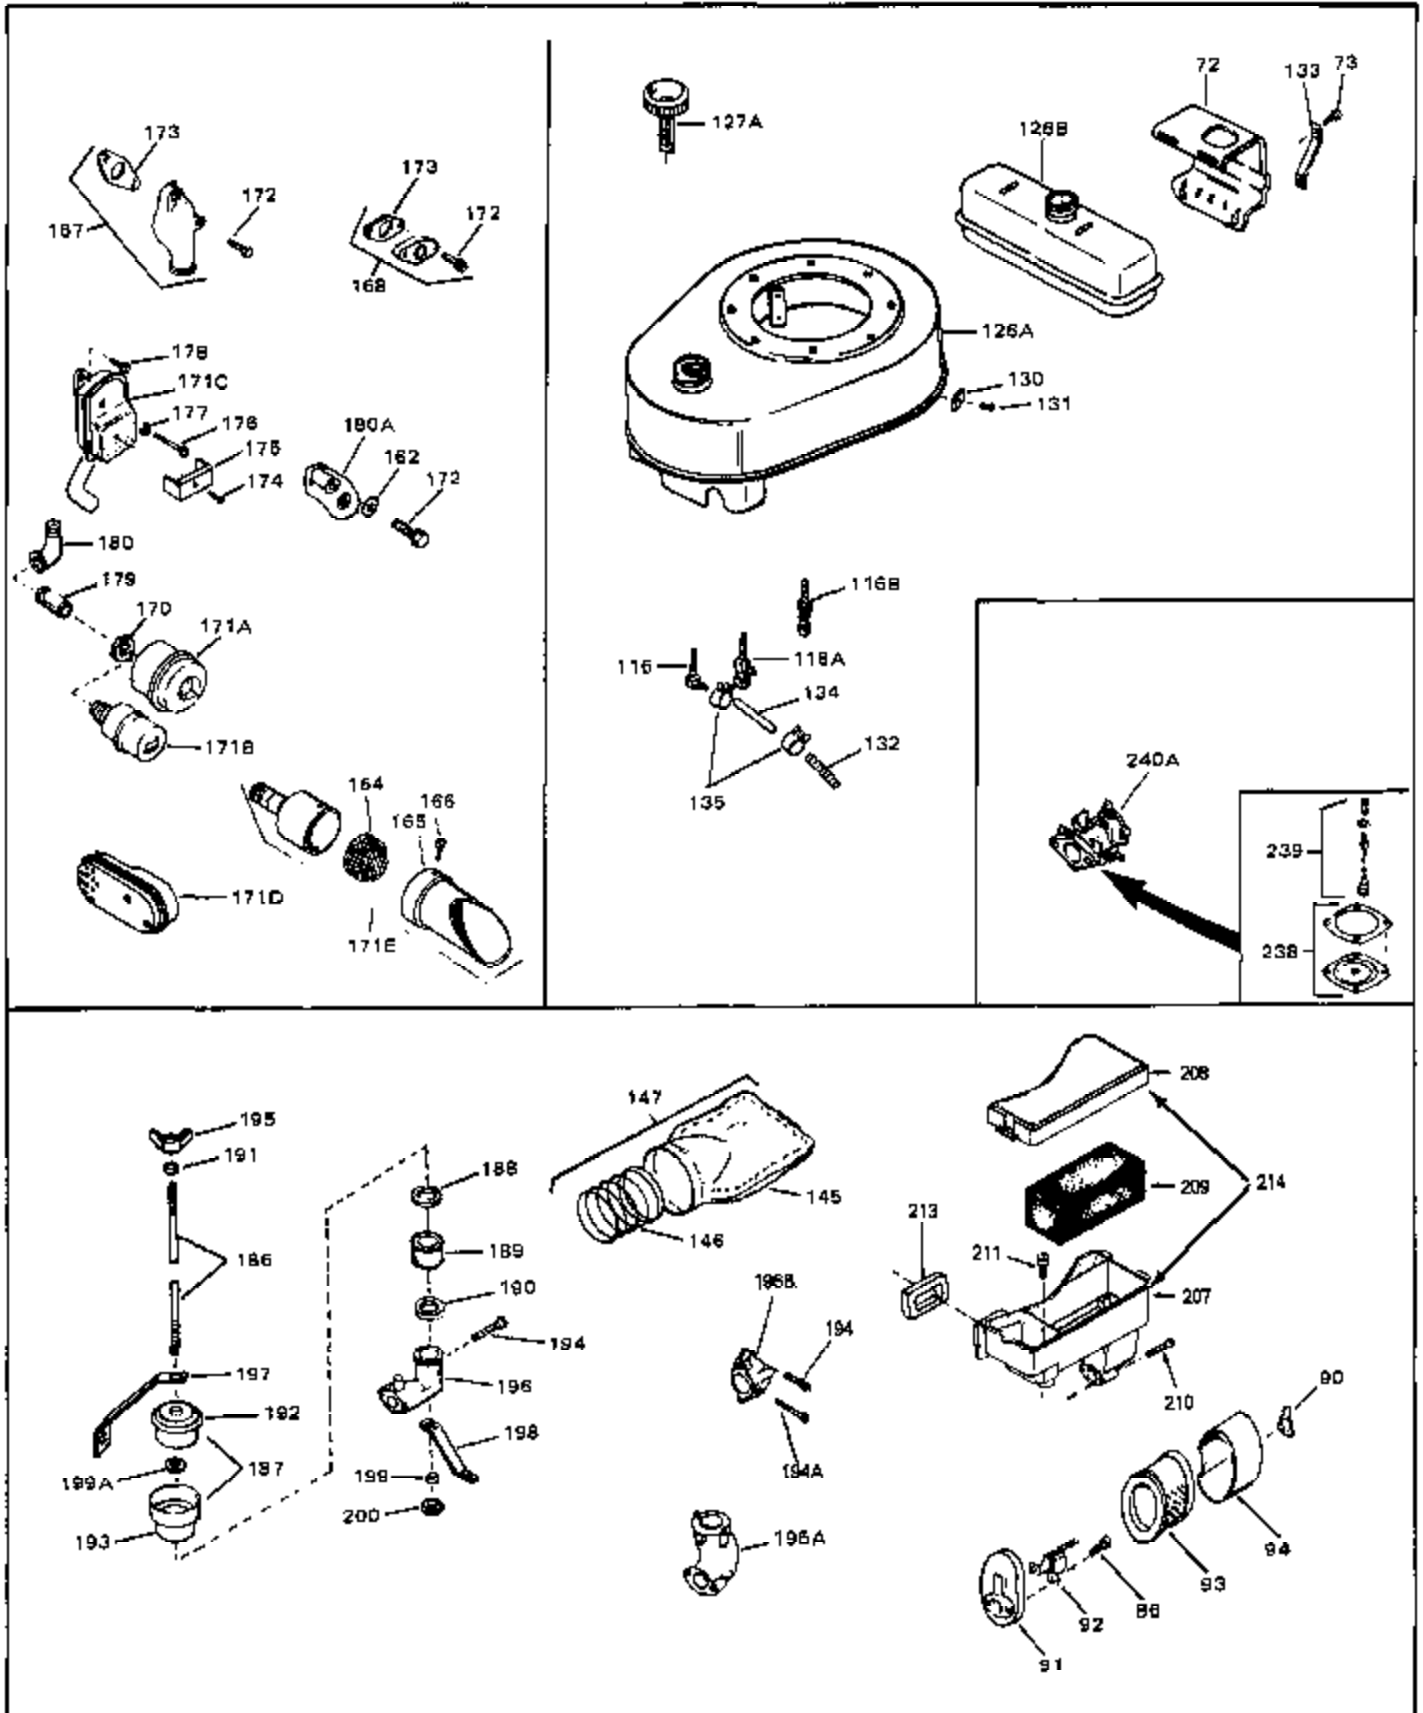

Ref #	Part Number	Qty	Description
72	31572	0	Strap, Fuel tank
73	650556	0	Screw
73	792028	0	Screw, Hex hd. Sems, 5/16-18 x 7/8
86	28820	0	Screw
116	28584	0	Strainer & Elbow
116B	28837	0	Strainer & Fitting
116A	29683	0	Strainer & Shut-off
130	28511	0	Plate, Securing
131	29747A	0	Screw
132	28819	0	Spring, Fuel line
133	31613	0	Brace, Fuel tank
134	29774	0	Line, Fuel (Braided 8.25")
134	30705	0	Line, Fuel (Braided 16")
134	30962	0	Line, Fuel (Braided 32")
134	30965	0	Line, Fuel (Braided 48")
135	26460	0	Clamp, Fuel line
145	31668	0	Bag, Pre-cleaner
146	31667	0	Spring, Pre-cleaner bag
147	730512	0	Kit, Pre-cleaner
162	8274	0	Lockwasher
164	33323	0	Screen, Muffler
165	33700	0	Cover & Tube, Muffler
166	650578	0	Screw
167	31288	0	Muffler Adapter Kit
168	730130	0	Muffler Adapter Kit
170	28443	0	Nut, Conduit (1/8" thick)
170	32862	0	Nut, Conduit (1/4" thick)
171E	391026	0	Muffler
172	30196	0	Screw
172	6021A	0	Screw, Hex flange hd., 5/16-18 x 1-1/2
172	650689	0	Screw
172	650695A	0	Screw, Hex flange hd., 5/16-18 x 2-1/4
172	650696	0	Screw, Hex hd., 5/16-18 x 2-3/4
172	650697A	0	Screw, Hex flange hd., 5/16-18 x 2-1/2
173	27930	0	Gasket, Exhaust
179	30244	0	Nipple, Exhaust pipe (2-1/2")
179	32332	0	Nipple, Exhaust pipe (2")
179	32454	0	Nipple, Exhaust pipe (1-3/8")
180	29574	0	Elbow, Exhaust (90°)
180	30209	0	Elbow, Exhaust (45°)
209	33631	0	Element, Air cleaner
210	650762	0	Screw, Fil. hd. Sems, 10-32 x 1-29/32
211	650707	0	Screw
213	34912	0	Gasket, Air cleaner-to-blower housing
214	33632A	0	Cover & Body Assy., Air cleaner