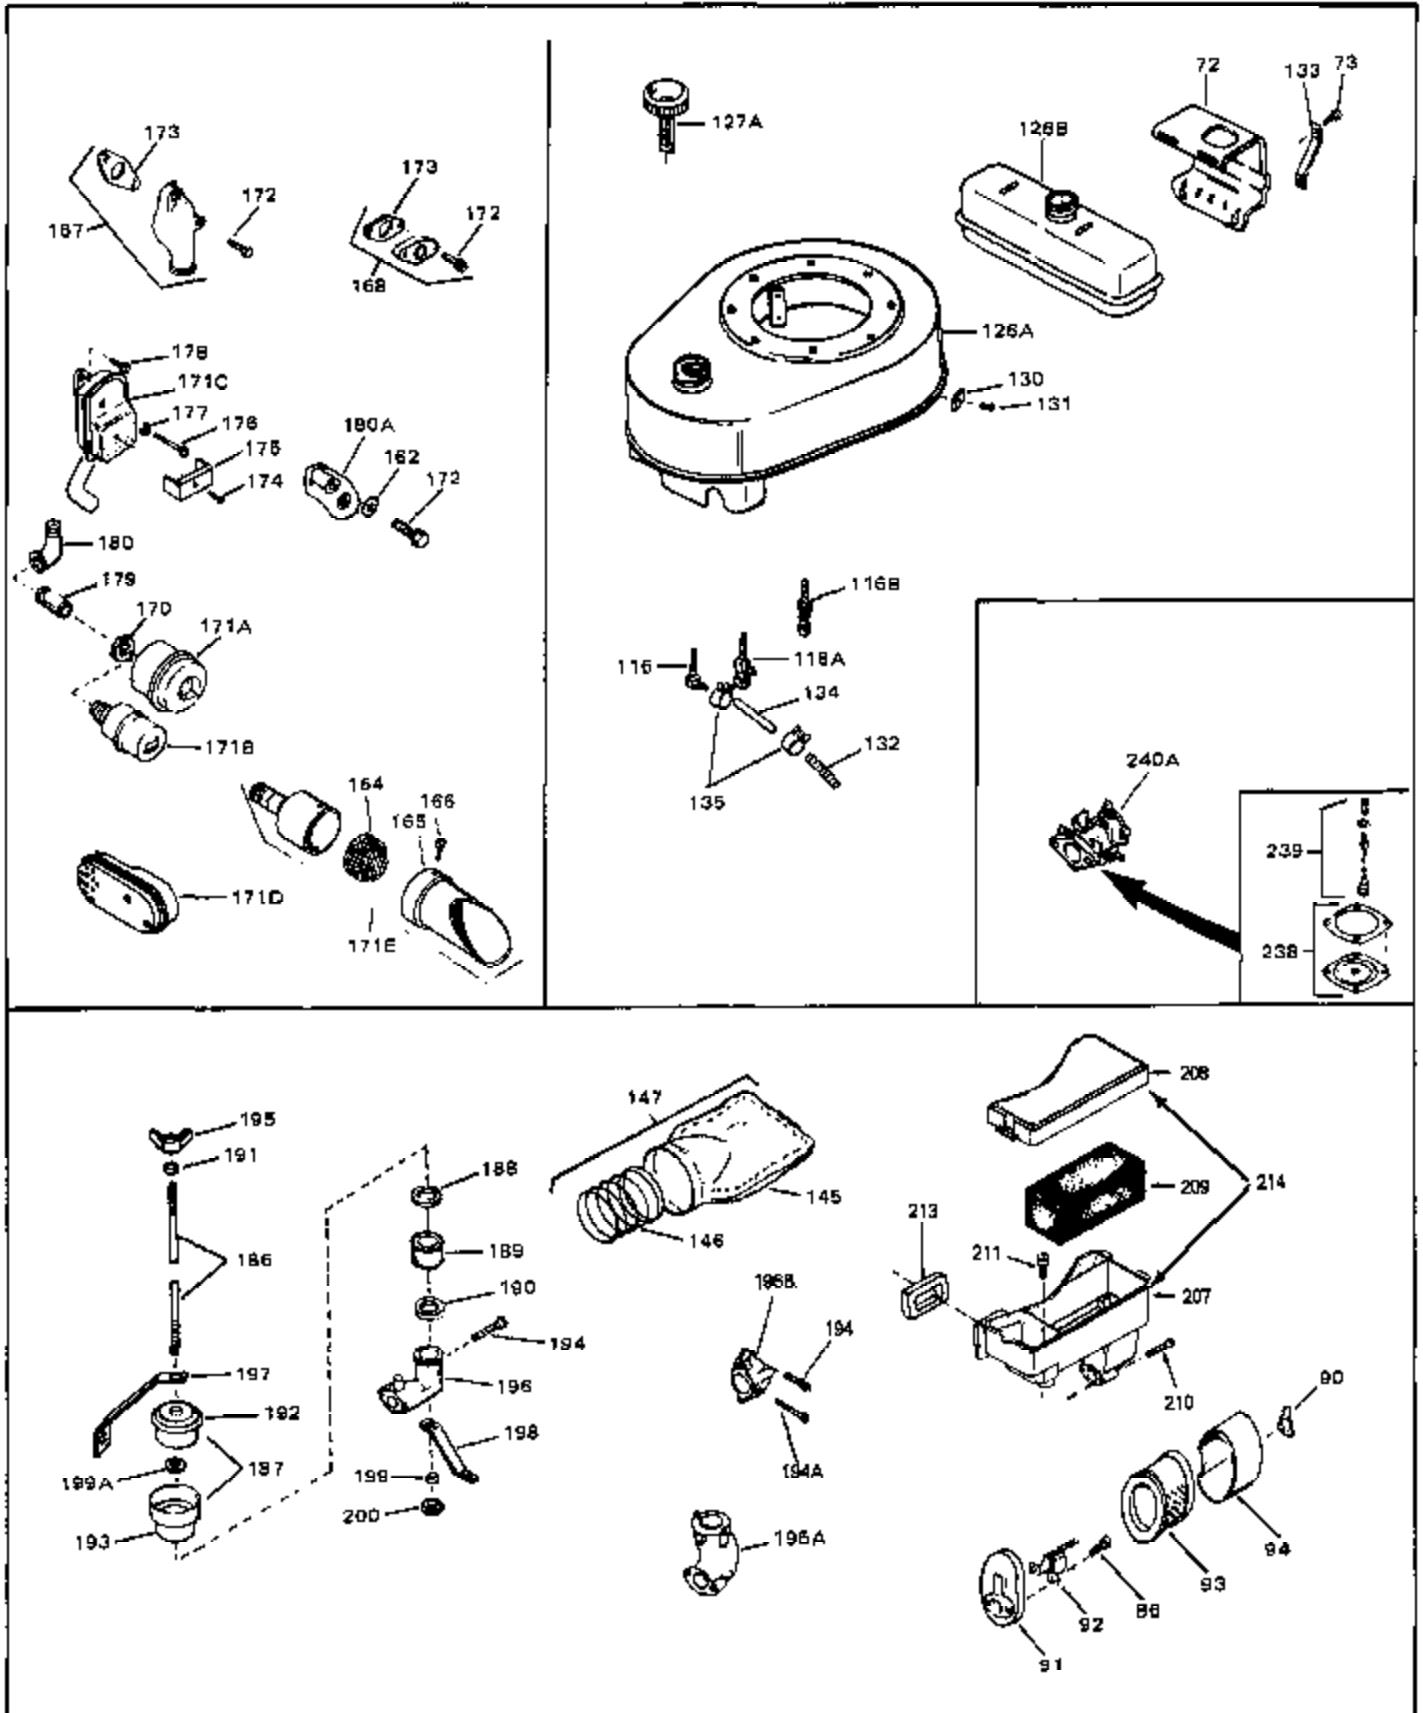

Engine Parts List #3

Ref #	Part Number	Qty	Description
72	31572	0	Strap, Fuel tank
73	650556	0	Screw
73	792028	0	Screw, Hex hd. Sems, 5/16-18 x 7/8
86	28820	0	Screw
116B	28837	0	Strainer & Fitting
116	28584	0	Strainer & Elbow
116A	29683	0	Strainer & Shut-off
130	28511	0	Plate, Securing
131	29747A	0	Screw
132	28819	0	Spring, Fuel line
133	31613	0	Brace, Fuel tank
134	29774	0	Line, Fuel (Braided 8.25")
134	30705	0	Line, Fuel (Braided 16")
134	30962	0	Line, Fuel (Braided 32")
134	30965	0	Line, Fuel (Braided 48")
135	26460	0	Clamp, Fuel line
145	31668	0	Bag, Pre-cleaner
146	31667	0	Spring, Pre-cleaner bag
147	730512	0	Kit, Pre-cleaner
162	8274	0	Lockwasher
164	33323	0	Screen, Muffler
165	33700	0	Cover & Tube, Muffler
166	650578	0	Screw
167	31288	0	Muffler Adapter Kit
168	730130	0	Muffler Adapter Kit
170	28443	0	Nut, Conduit (1/8" thick)
170	32862	0	Nut, Conduit (1/4" thick)
171E	391026	0	Muffler
172	30196	0	Screw
172	6021A	0	Screw, Hex flange hd., 5/16-18 x 1-1/2
172	650689	0	Screw
172	650695A	0	Screw, Hex flange hd., 5/16-18 x 2-1/4
172	650696	0	Screw, Hex hd., 5/16-18 x 2-3/4
172	650697A	0	Screw, Hex flange hd., 5/16-18 x 2-1/2
173	27930	0	Gasket, Exhaust
179	30244	0	Nipple, Exhaust pipe (2-1/2")
179	32332	0	Nipple, Exhaust pipe (2")
179	32454	0	Nipple, Exhaust pipe (1-3/8")
180	29574	0	Elbow, Exhaust (90°)
180	30209	0	Elbow, Exhaust (45°)