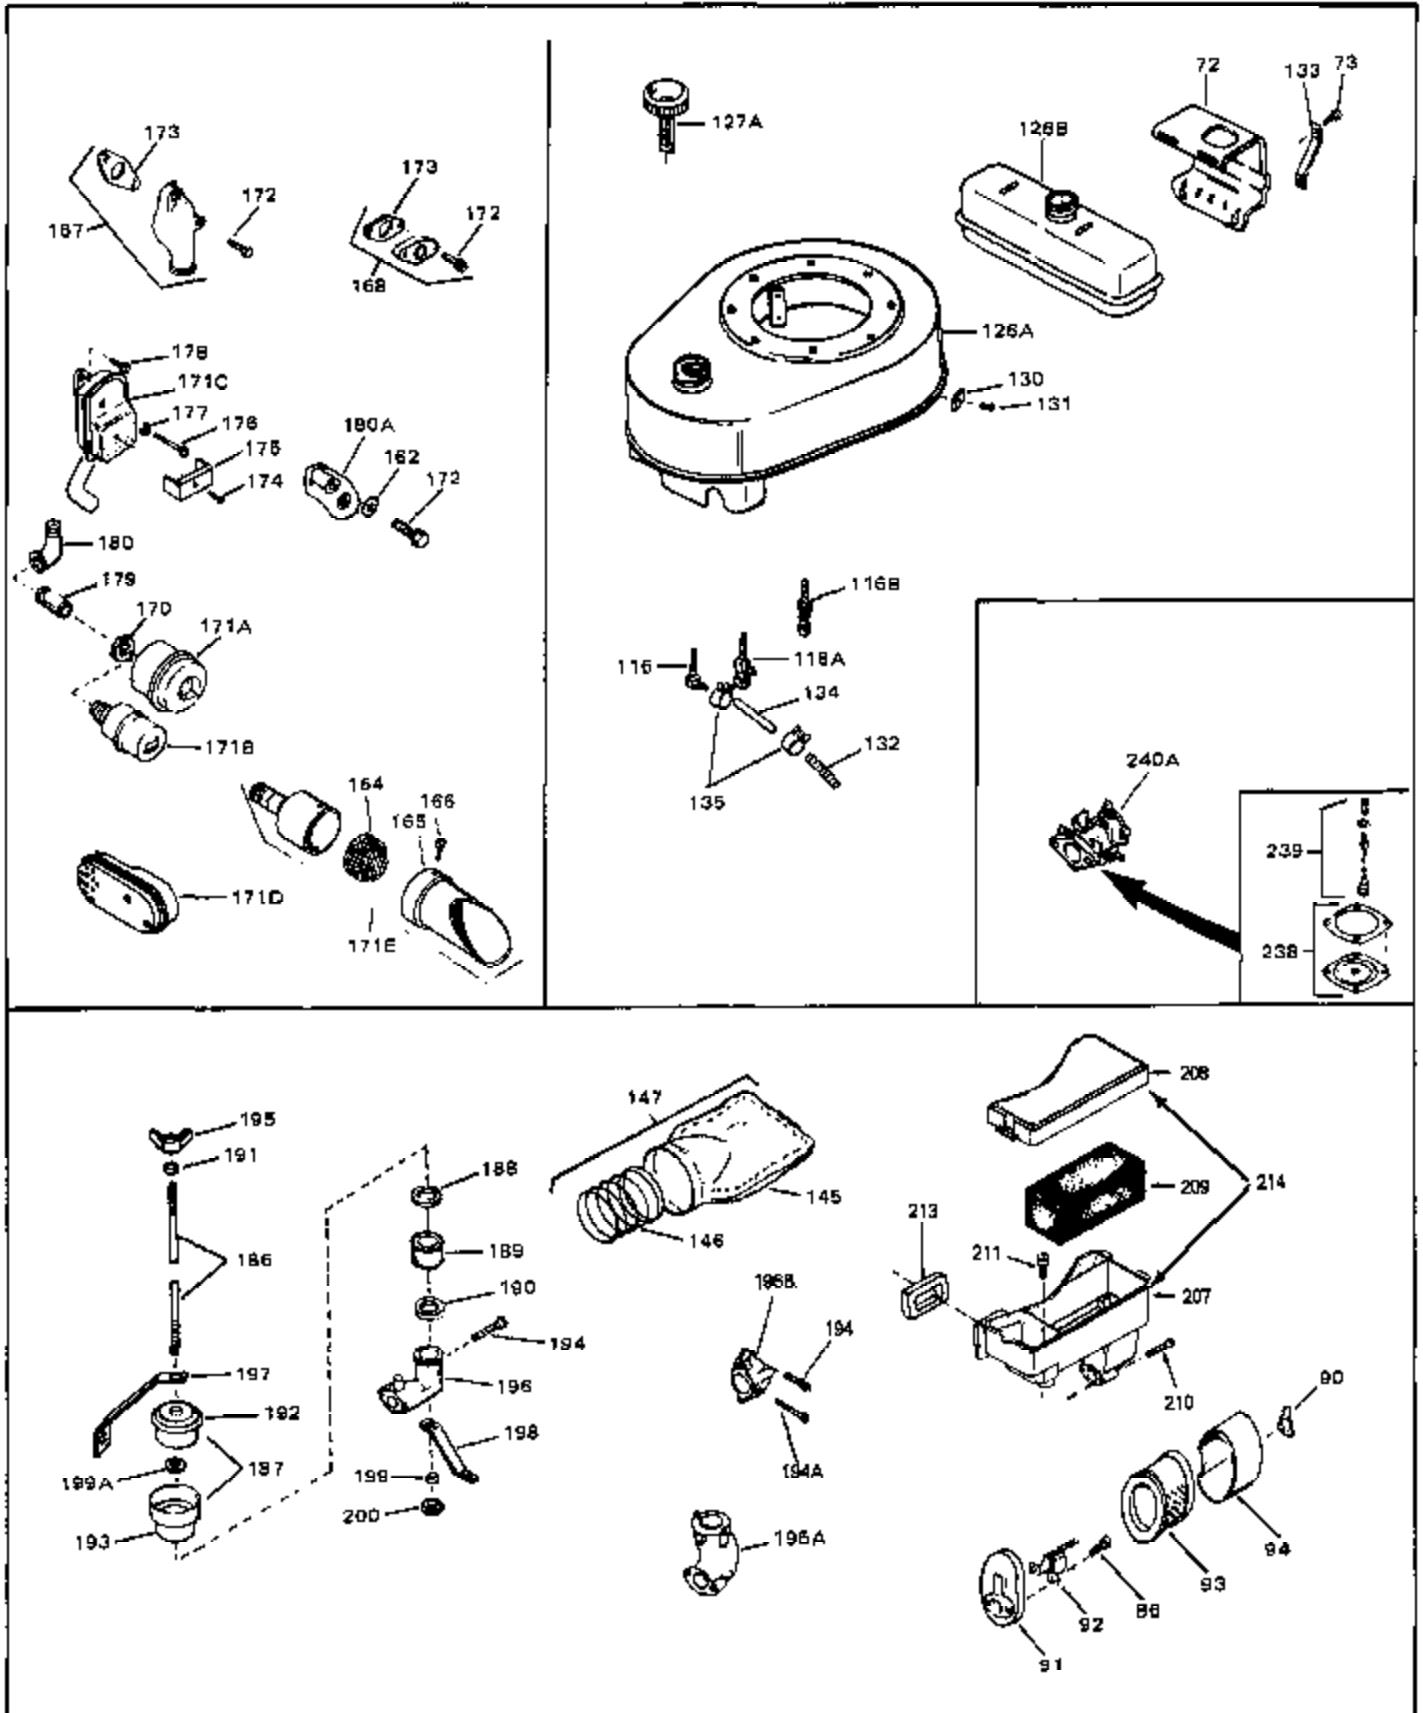

Ref #	Part Number	Qty	Description
72	31572	0	Strap, Fuel tank
73	650556	0	Screw
73	792028	0	Screw, Hex hd. Sems, 5/16-18 x 7/8
86	28820	0	Screw
116B	28837	0	Strainer & Fitting
116	28584	0	Strainer & Elbow
116A	29683	0	Strainer & Shut-off
130	28511	0	Plate, Securing
131	29747A	0	Screw
132	28819	0	Spring, Fuel line
133	31613	0	Brace, Fuel tank
134	29774	0	Line, Fuel (Braided 8.25")
134	30705	0	Line, Fuel (Braided 16")
134	30962	0	Line, Fuel (Braided 32")
134	30965	0	Line, Fuel (Braided 48")
135	26460	0	Clamp, Fuel line
145	31668	0	Bag, Pre-cleaner
146	31667	0	Spring, Pre-cleaner bag
147	730512	0	Kit, Pre-cleaner
162	8274	0	Lockwasher
164	33323	0	Screen, Muffler
165	33700	0	Cover & Tube, Muffler
166	650578	0	Screw
167	31288	0	Muffler Adapter Kit
168	730130	0	Muffler Adapter Kit
170	28443	0	Nut, Conduit (1/8" thick)
170	32862	0	Nut, Conduit (1/4" thick)
171E	391026	0	Muffler
171D	391027	0	Muffler
172	30196	0	Screw
172	6021A	0	Screw, Hex flange hd., 5/16-18 x 1-1/2
172	650689	0	Screw
172	650695A	0	Screw, Hex flange hd., 5/16-18 x 2-1/4
172	650696	0	Screw, Hex hd., 5/16-18 x 2-3/4
172	650697A	0	Screw, Hex flange hd., 5/16-18 x 2-1/2
173	27930	0	Gasket, Exhaust
179	30244	0	Nipple, Exhaust pipe (2-1/2")
179	32332	0	Nipple, Exhaust pipe (2")
179	32454	0	Nipple, Exhaust pipe (1-3/8")
180	29574	0	Elbow, Exhaust (90°)
180	30209	0	Elbow, Exhaust (45°)