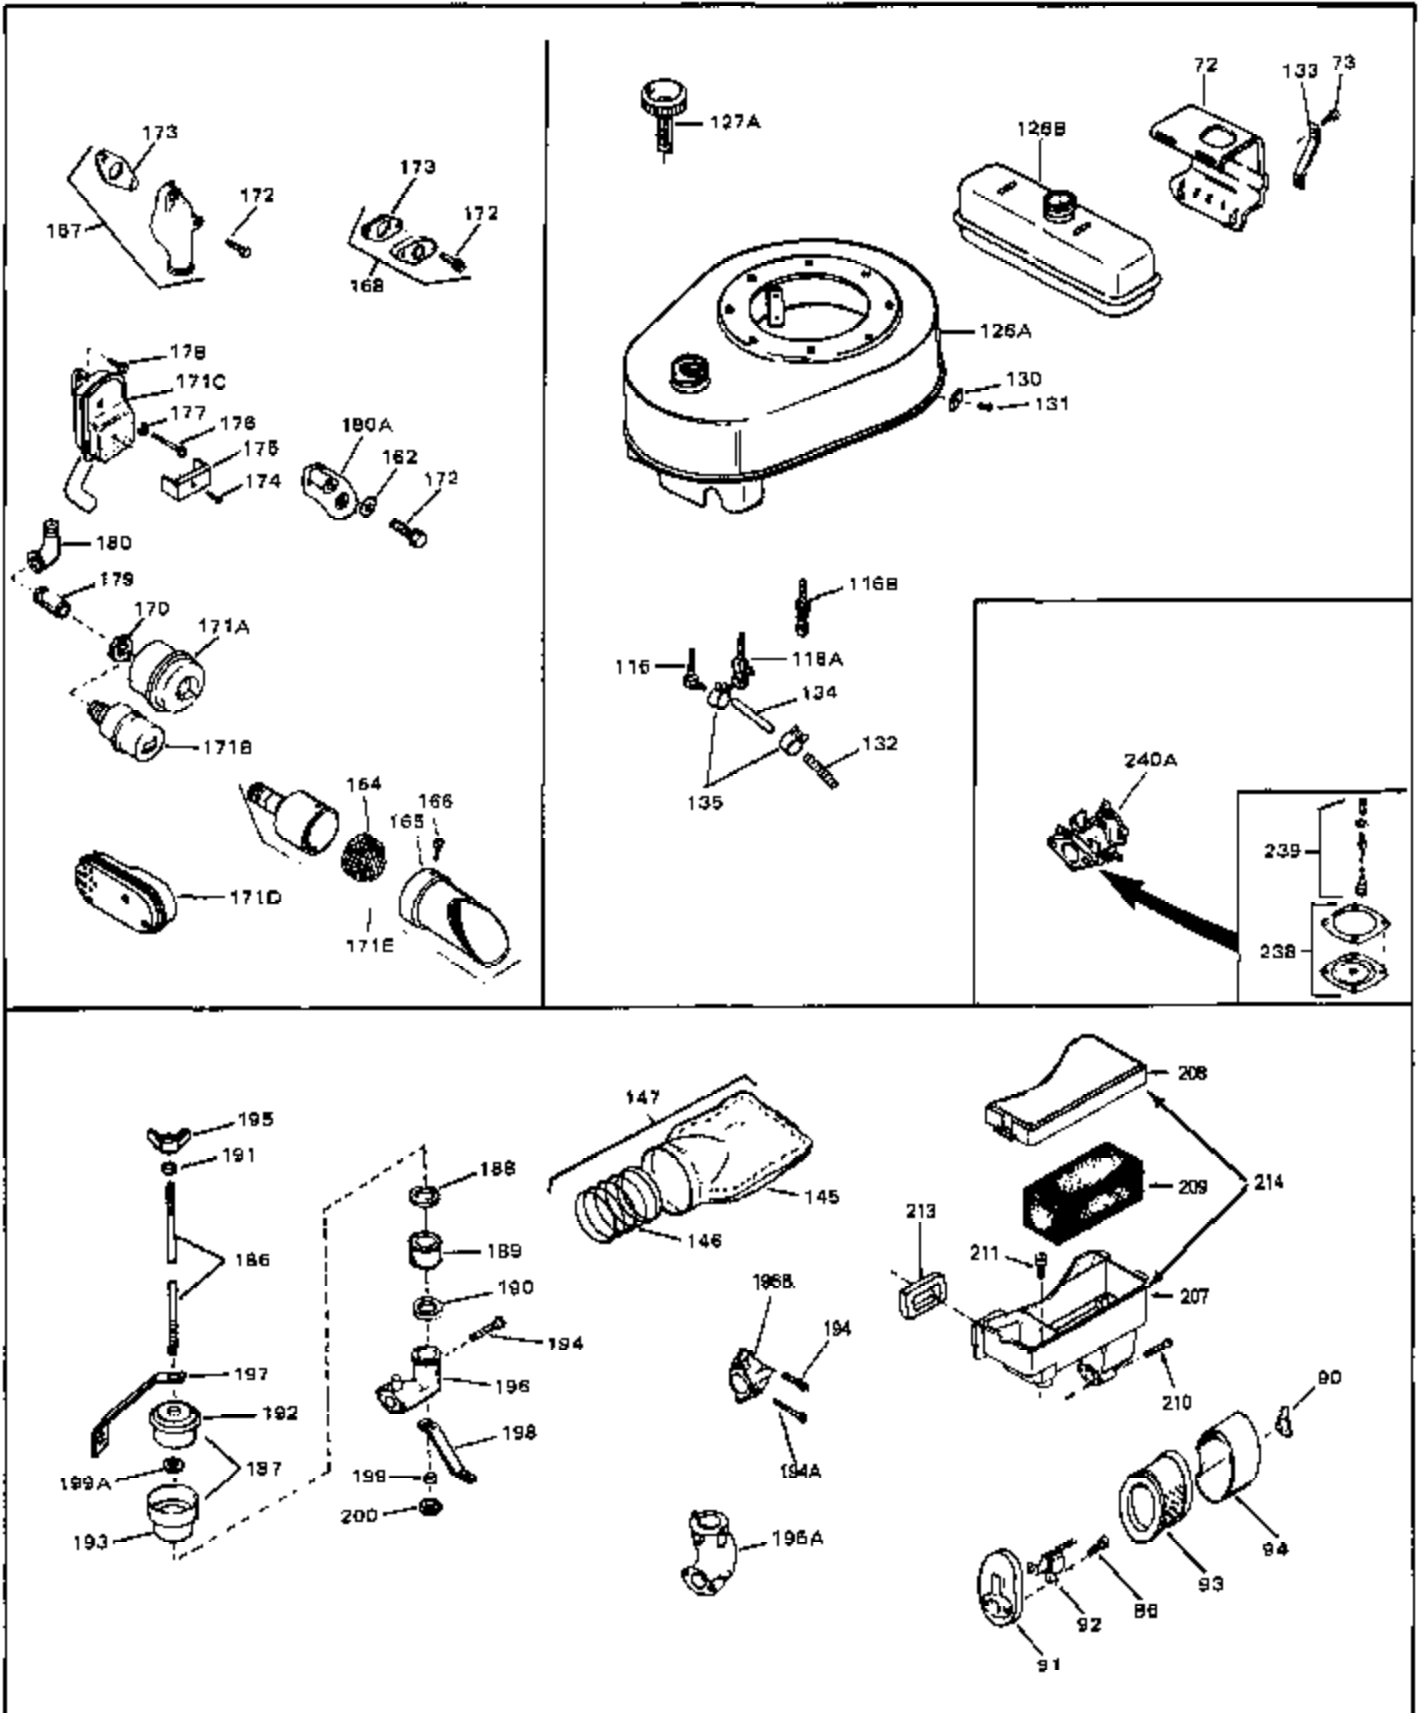

Engine Parts List #3

Ref #	Part Number	Qty	Description
72	31572	0	Strap, Fuel tank
73	650556	0	Screw
73	792028	0	Screw, Hex hd. Sems, 5/16-18 x 7/8
86	28820	0	Screw
90	650513	0	Nut, Wing
91	33266	0	Bracket, Air cleaner
92	33267	0	Bracket, Air cleaner
93	33268	0	Element, Air cleaner
94	33269A	0	Cover, Air cleaner
116B	28837	0	Strainer & Fitting
116	28584	0	Strainer & Elbow
116A	29683	0	Strainer & Shut-off
130	28511	0	Plate, Securing
131	29747A	0	Screw
132	28819	0	Spring, Fuel line
133	31613	0	Brace, Fuel tank
134	29774	0	Line, Fuel (Braided 8.25")
134	30705	0	Line, Fuel (Braided 16")
134	30962	0	Line, Fuel (Braided 32")
134	30965	0	Line, Fuel (Braided 48")
135	26460	0	Clamp, Fuel line
145	31668	0	Bag, Pre-cleaner
146	31667	0	Spring, Pre-cleaner bag
147	730512	0	Kit, Pre-cleaner
162	8274	0	Lockwasher
164	33323	0	Screen, Muffler
165	33700	0	Cover & Tube, Muffler
166	650578	0	Screw
167	31288	0	Muffler Adapter Kit
168	730130	0	Muffler Adapter Kit
170	28443	0	Nut, Conduit (1/8" thick)
170	32862	0	Nut, Conduit (1/4" thick)
171E	391026	0	Muffler
172	30196	0	Screw
172	6021A	0	Screw, Hex flange hd., 5/16-18 x 1-1/2
172	650689	0	Screw
172	650695A	0	Screw, Hex flange hd., 5/16-18 x 2-1/4
172	650696	0	Screw, Hex hd., 5/16-18 x 2-3/4
172	650697A	0	Screw, Hex flange hd., 5/16-18 x 2-1/2
173	27930	0	Gasket, Exhaust
179	30244	0	Nipple, Exhaust pipe (2-1/2")
179	32332	0	Nipple, Exhaust pipe (2")
179	32454	0	Nipple, Exhaust pipe (1-3/8")
180	29574	0	Elbow, Exhaust (90°)
180	30209	0	Elbow, Exhaust (45°)