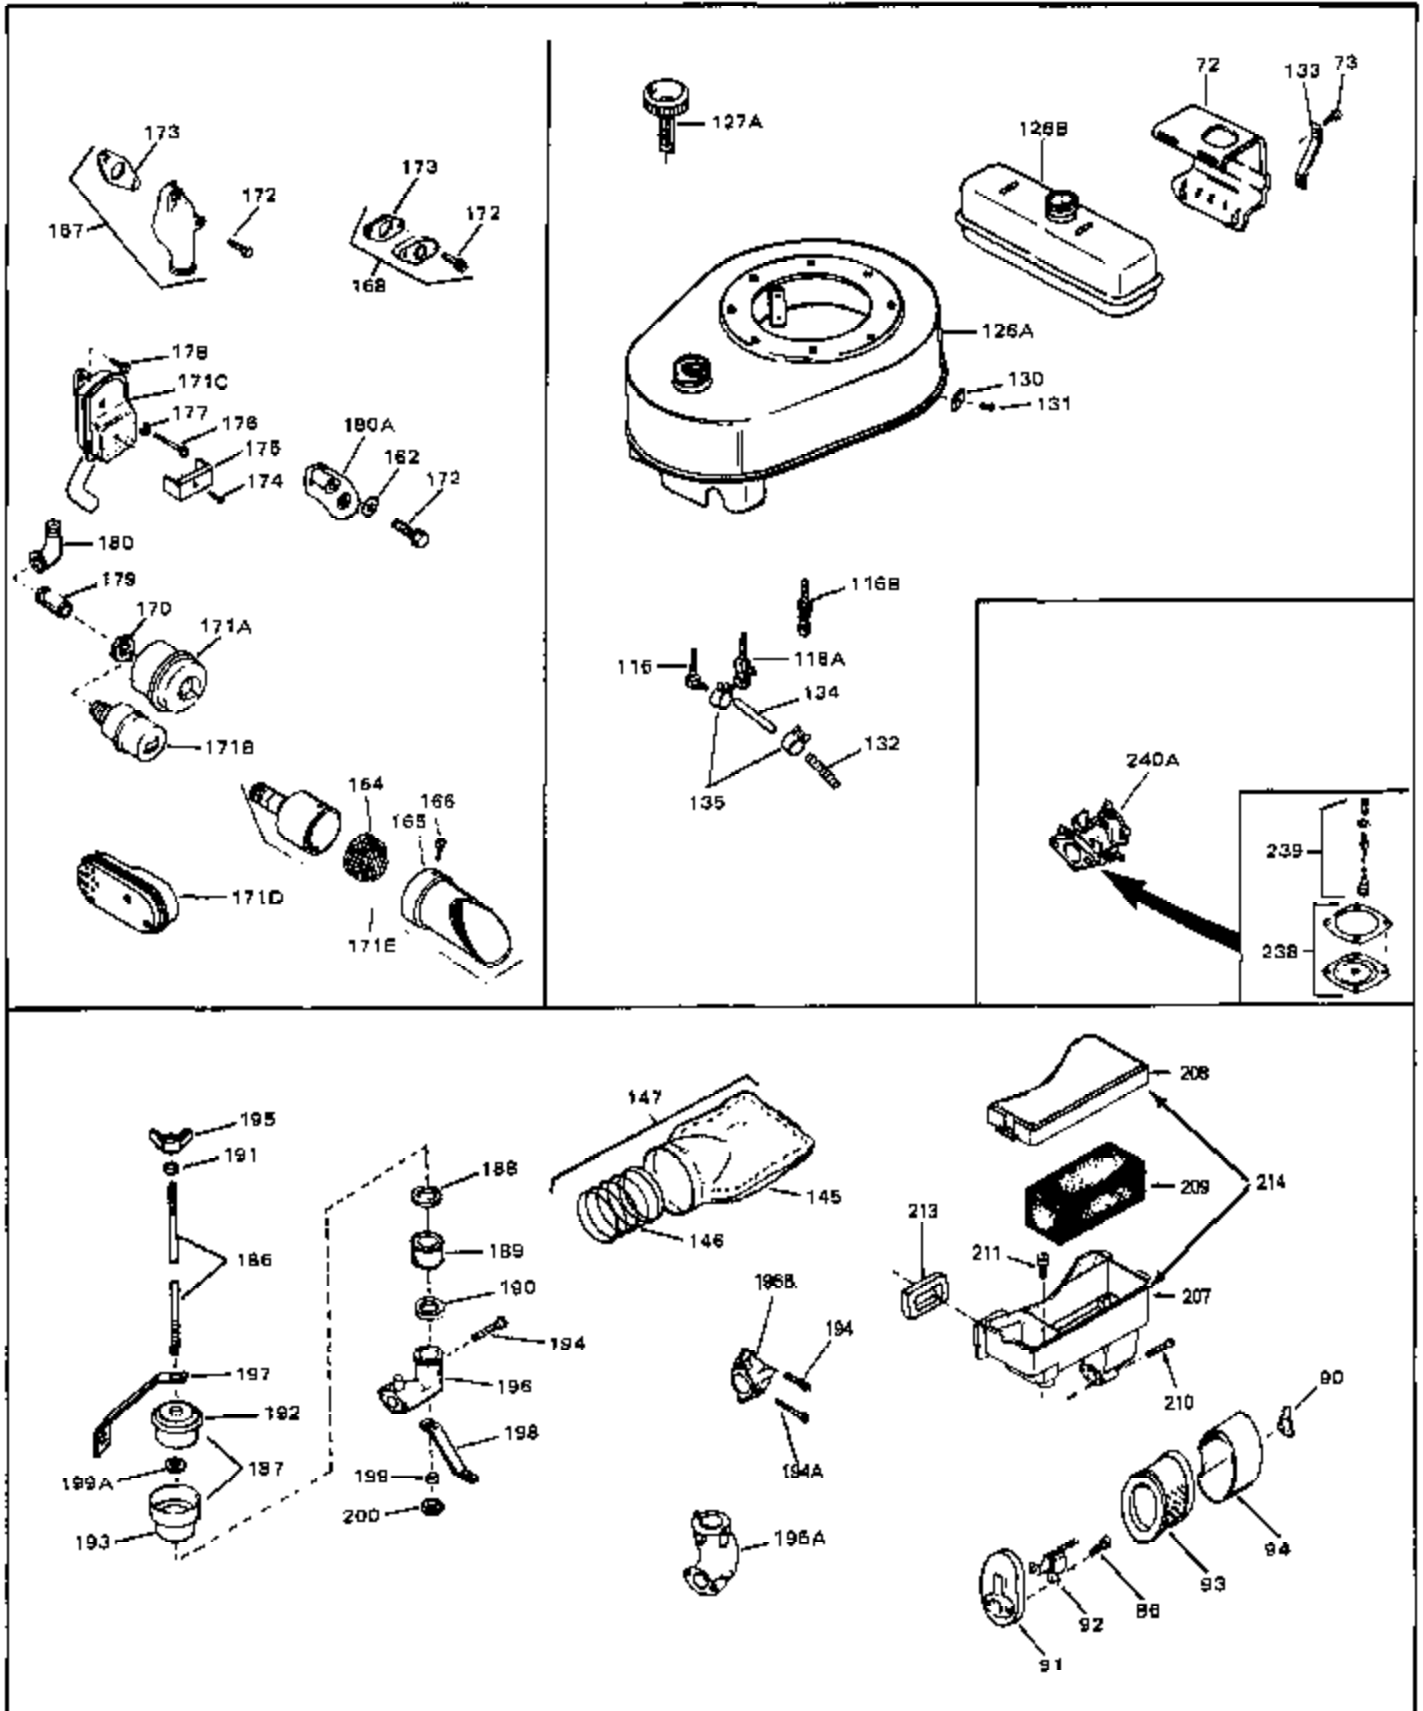

Ref #	Part Number	Qty	Description
72	31572	0	Strap, Fuel tank
73	650556	0	Screw
73	792028	0	Screw, Hex hd. Sems, 5/16-18 x 7/8
86	28820	0	Screw
116B	28837	0	Strainer & Fitting
116	28584	0	Strainer & Elbow
116A	29683	0	Strainer & Shut-off
130	28511	0	Plate, Securing
131	29747A	0	Screw
132	28819	0	Spring, Fuel line
133	31613	0	Brace, Fuel tank
134	29774	0	Line, Fuel (Braided 8.25")
134	30705	0	Line, Fuel (Braided 16")
134	30962	0	Line, Fuel (Braided 32")
134	30965	0	Line, Fuel (Braided 48")
135	26460	0	Clamp, Fuel line
145	31668	0	Bag, Pre-cleaner
146	31667	0	Spring, Pre-cleaner bag
147	730512	0	Kit, Pre-cleaner
162	8274	0	Lockwasher
164	33323	0	Screen, Muffler
165	33700	0	Cover & Tube, Muffler
166	650578	0	Screw
167	31288	0	Muffler Adapter Kit
168	730130	0	Muffler Adapter Kit
170	28443	0	Nut, Conduit (1/8" thick)
170	32862	0	Nut, Conduit (1/4" thick)
171E	391026	0	Muffler
172	30196	0	Screw
172	6021A	0	Screw, Hex flange hd., 5/16-18 x 1-1/2
172	650689	0	Screw
172	650695A	0	Screw, Hex flange hd., 5/16-18 x 2-1/4
172	650696	0	Screw, Hex hd., 5/16-18 x 2-3/4
172	650697A	0	Screw, Hex flange hd., 5/16-18 x 2-1/2
173	27930	0	Gasket, Exhaust
179	30244	0	Nipple, Exhaust pipe (2-1/2")
179	32332	0	Nipple, Exhaust pipe (2")
179	32454	0	Nipple, Exhaust pipe (1-3/8")
180	29574	0	Elbow, Exhaust (90°)
180	30209	0	Elbow, Exhaust (45°)