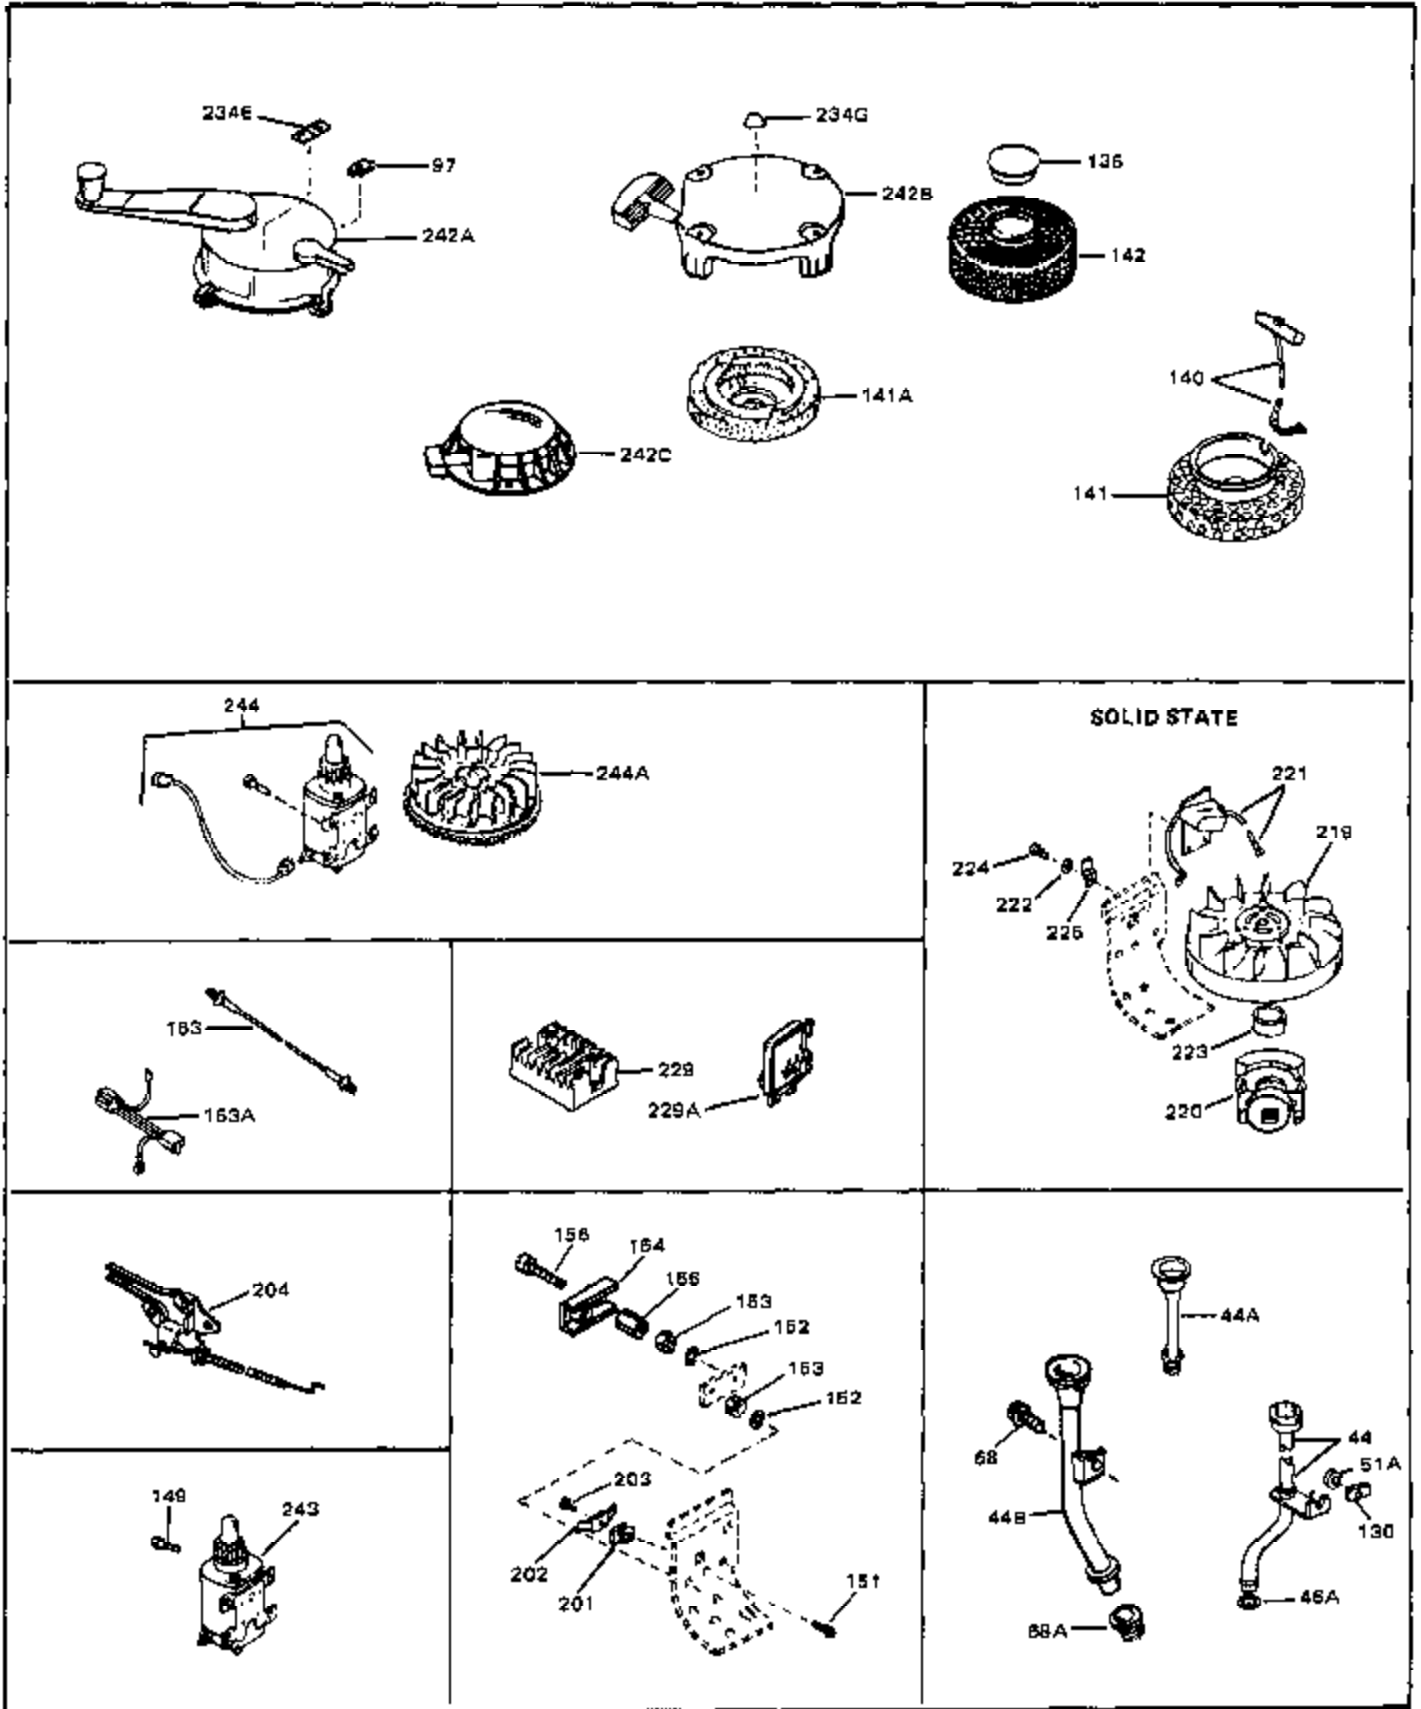

Engine Parts List #2

Ref #	Part Number	Qty	Description
51A	26073	0	Washer, Connecting rod bolt
51A	650690	0	Washer, Belleville
97	29749	0	Clip, Retaining
130	28511	0	Plate, Securing
140	590343	0	Rope & Handle Assy., Starter
141	28301	0	Pulley, Starter
149	30063	0	Screw
149	30688	0	Screw, Hex hd. Sems, 1/4-20 x 1/2
151	28726	0	Screw, Phil. rd. hd., 5-40 x 9/16
152	28727	0	Lockwasher
153	28728	0	Nut
154	30064	0	Cover, Rectifier panel
155	30065	0	Nut, Long 5-40
156	30066	0	Screw
163A	33018	0	Harness, Adapter
201	28545	0	Grommet, Plastic
202	33356	0	Terminal, Ground
203	650643	0	Screw
204	24522	0	Control, Throttle
234G	30595	0	Decal, Ezee-start
244	33518A	0	Starter Motor Kit (110-120 Volt)
244A	30811A	0	Flywheel