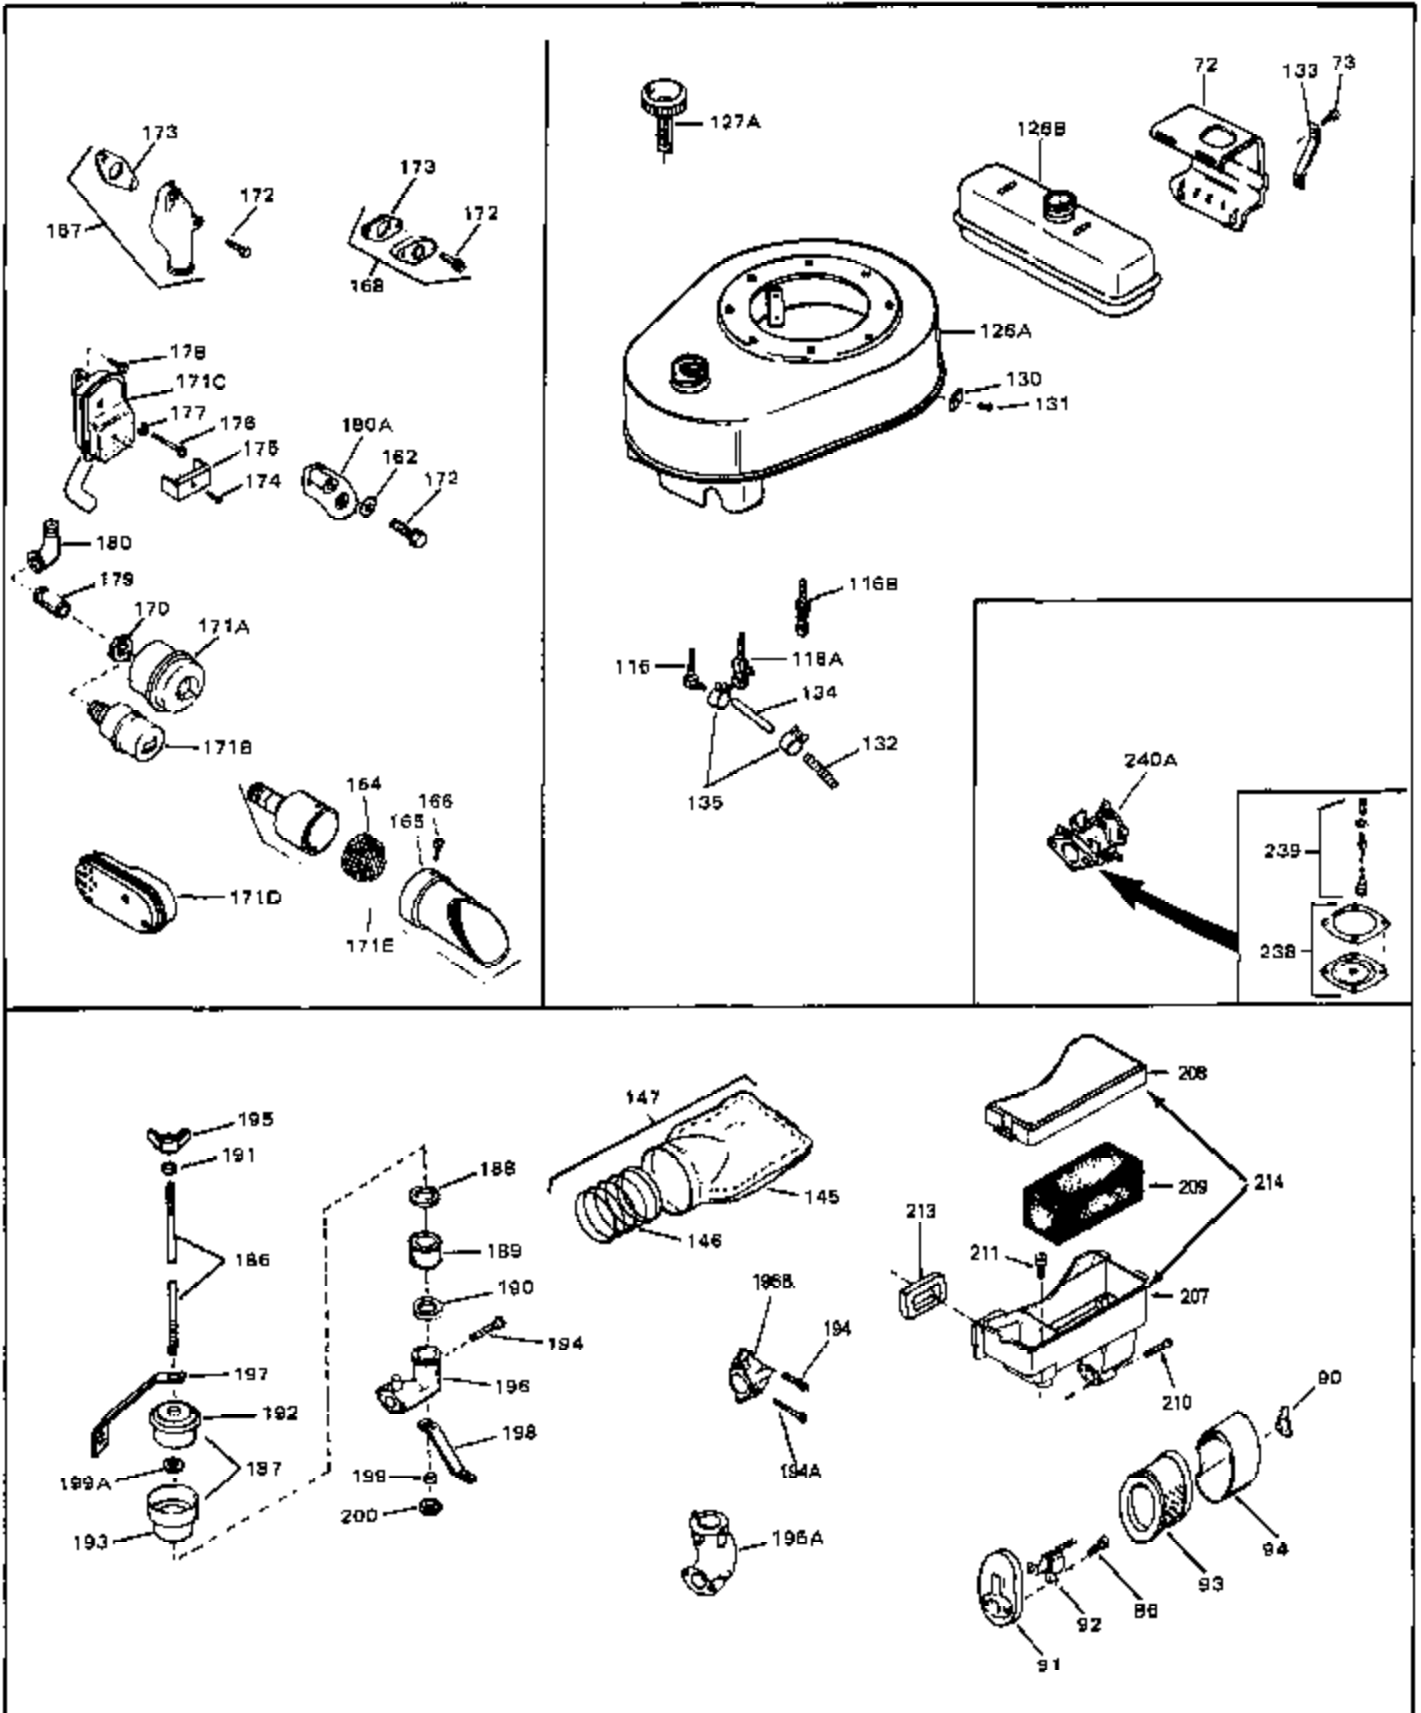

Ref #	Part Number	Qty	Description
72	31572	0	Strap, Fuel tank
73	650556	0	Screw
73	792028	0	Screw, Hex hd. Sems, 5/16-18 x 7/8
86	28820	0	Screw
116	28584	0	Strainer & Elbow
116B	28837	0	Strainer & Fitting
116A	29683	0	Strainer & Shut-off
130	28511	0	Plate, Securing
131	29747A	0	Screw
132	28819	0	Spring, Fuel line
133	31613	0	Brace, Fuel tank
134	29774	0	Line, Fuel (Braided 8.25")
134	30705	0	Line, Fuel (Braided 16")
134	30962	0	Line, Fuel (Braided 32")
134	30965	0	Line, Fuel (Braided 48")
135	26460	0	Clamp, Fuel line
145	31668	0	Bag, Pre-cleaner
146	31667	0	Spring, Pre-cleaner bag
147	730512	0	Kit, Pre-cleaner
162	8274	0	Lockwasher
164	33323	0	Screen, Muffler
165	33700	0	Cover & Tube, Muffler
166	650578	0	Screw
167	31288	0	Muffler Adapter Kit
168	730130	0	Muffler Adapter Kit
170	28443	0	Nut, Conduit (1/8" thick)
170	32862	0	Nut, Conduit (1/4" thick)
171E	391026	0	Muffler
172	30196	0	Screw
172	6021A	0	Screw, Hex flange hd., 5/16-18 x 1-1/2
172	650689	0	Screw
172	650695A	0	Screw, Hex flange hd., 5/16-18 x 2-1/4
172	650696	0	Screw, Hex hd., 5/16-18 x 2-3/4
172	650697A	0	Screw, Hex flange hd., 5/16-18 x 2-1/2
173	27930	0	Gasket, Exhaust
179	30244	0	Nipple, Exhaust pipe (2-1/2")
179	32332	0	Nipple, Exhaust pipe (2")
179	32454	0	Nipple, Exhaust pipe (1-3/8")
180	29574	0	Elbow, Exhaust (90°)
180	30209	0	Elbow, Exhaust (45°)
209	33631	0	Element, Air cleaner
210	650762	0	Screw, Fil. hd. Sems, 10-32 x 1-29/32
211	650707	0	Screw
213	34912	0	Gasket, Air cleaner-to-blower housing
214	33632A	0	Cover & Body Assy., Air cleaner