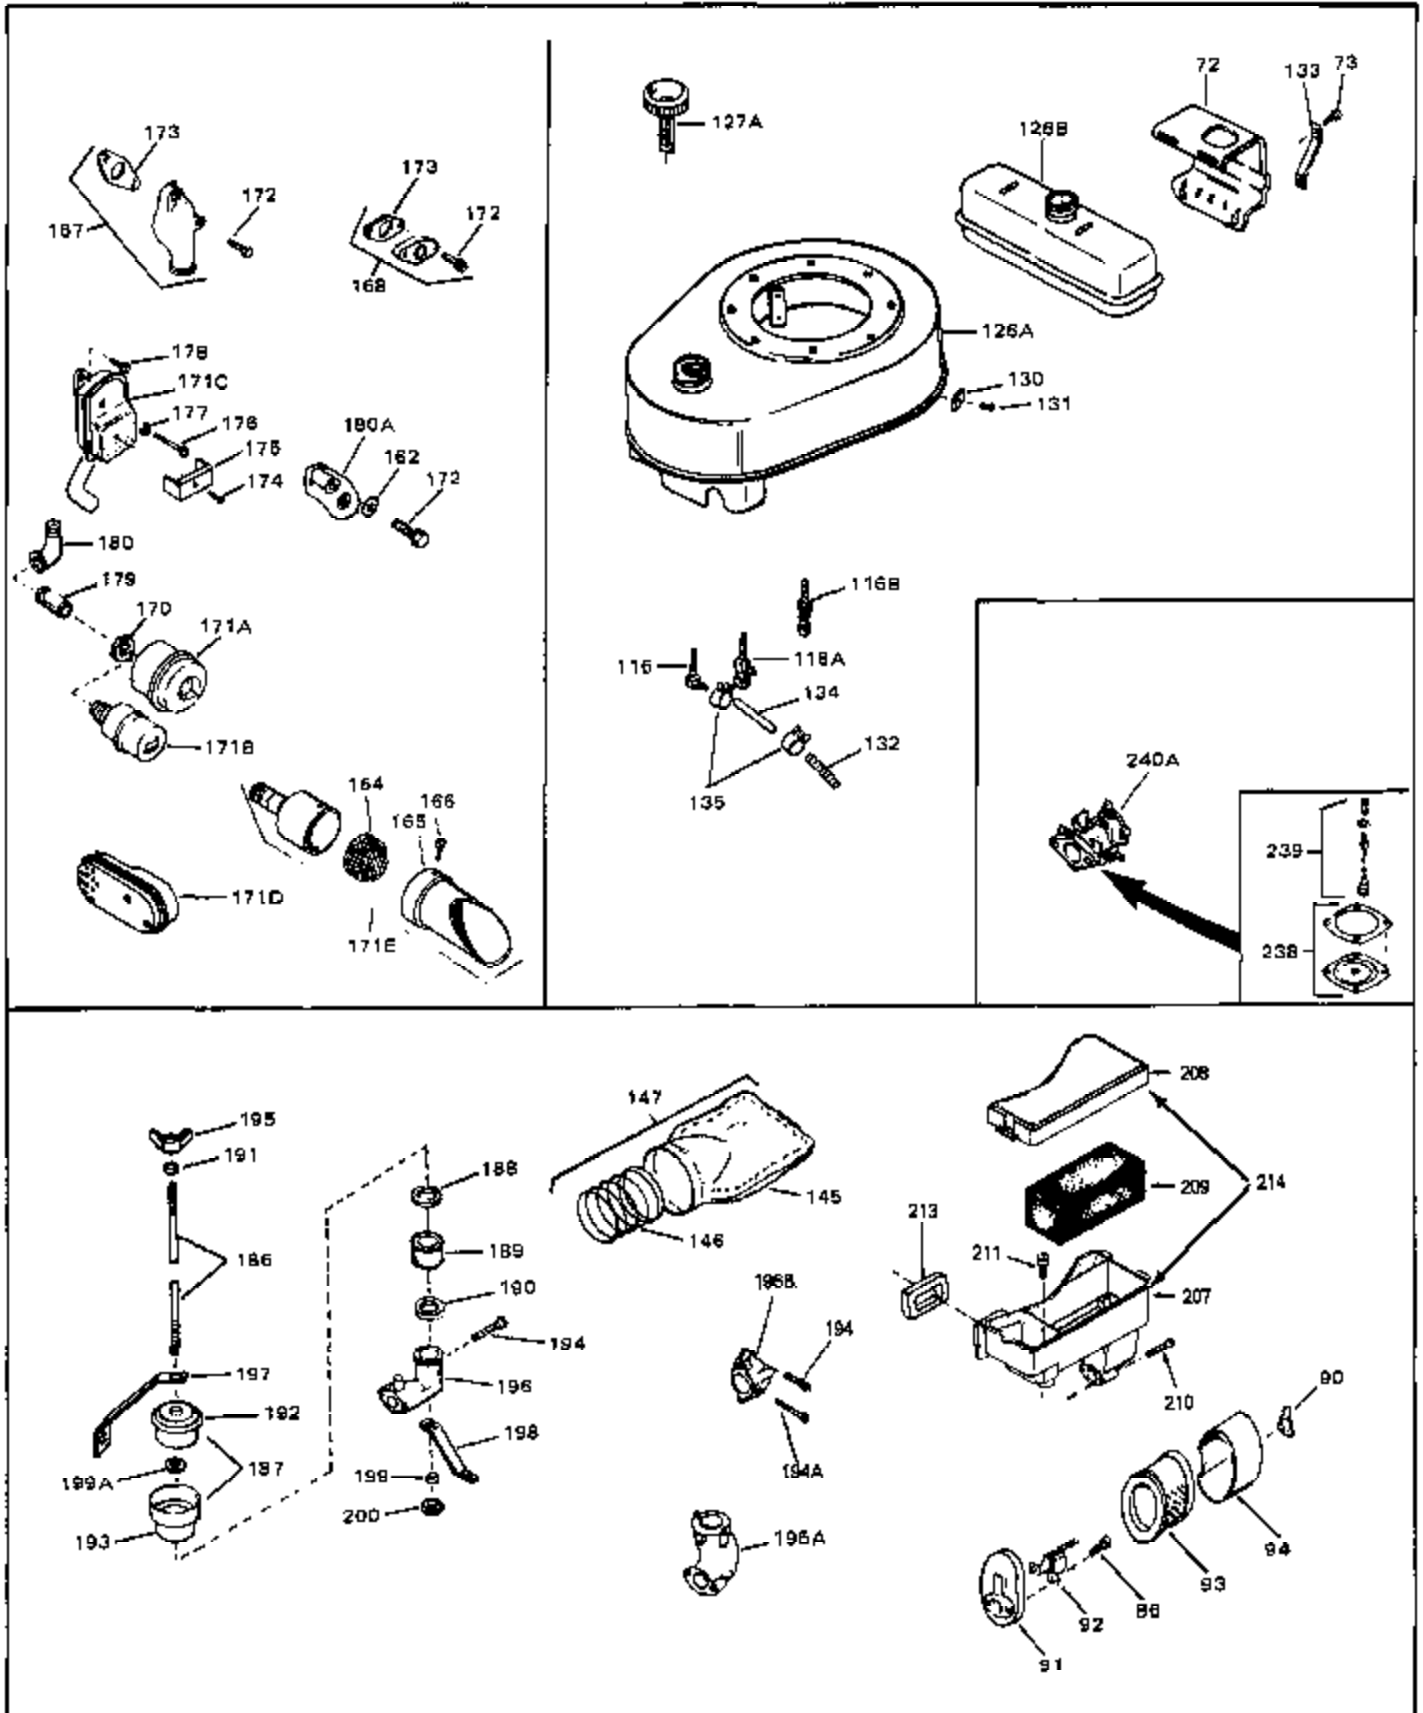

Ref #	Part Number	Qty	Description
72	31572	0	Strap, Fuel tank
73	650556	0	Screw
73	792028	0	Screw, Hex hd. Sems, 5/16-18 x 7/8
86	28820	0	Screw
116A	29683	0	Strainer & Shut-off
116B	28837	0	Strainer & Fitting
116	28584	0	Strainer & Elbow
130	28511	0	Plate, Securing
131	29747A	0	Screw
132	28819	0	Spring, Fuel line
133	31613	0	Brace, Fuel tank
134	29774	0	Line, Fuel (Braided 8.25")
134	30705	0	Line, Fuel (Braided 16")
134	30962	0	Line, Fuel (Braided 32")
134	30965	0	Line, Fuel (Braided 48")
135	26460	0	Clamp, Fuel line
145	31668	0	Bag, Pre-cleaner
146	31667	0	Spring, Pre-cleaner bag
147	730512	0	Kit, Pre-cleaner
162	8274	0	Lockwasher
164	33323	0	Screen, Muffler
165	33700	0	Cover & Tube, Muffler
166	650578	0	Screw
167	31288	0	Muffler Adapter Kit
168	730130	0	Muffler Adapter Kit
170	28443	0	Nut, Conduit (1/8" thick)
170	32862	0	Nut, Conduit (1/4" thick)
171E	391026	0	Muffler
172	30196	0	Screw
172	6021A	0	Screw, Hex flange hd., 5/16-18 x 1-1/2
172	650689	0	Screw
172	650695A	0	Screw, Hex flange hd., 5/16-18 x 2-1/4
172	650696	0	Screw, Hex hd., 5/16-18 x 2-3/4
172	650697A	0	Screw, Hex flange hd., 5/16-18 x 2-1/2
173	27930	0	Gasket, Exhaust
179	30244	0	Nipple, Exhaust pipe (2-1/2")
179	32332	0	Nipple, Exhaust pipe (2")
179	32454	0	Nipple, Exhaust pipe (1-3/8")
180	29574	0	Elbow, Exhaust (90°)
180	30209	0	Elbow, Exhaust (45°)
238	630978	0	Diaphragm & Gasket Assy.
239	630932A	0	Inlet Needle, Seat, Gasket & Spring Assy.
240A	631451	0	Carburetor