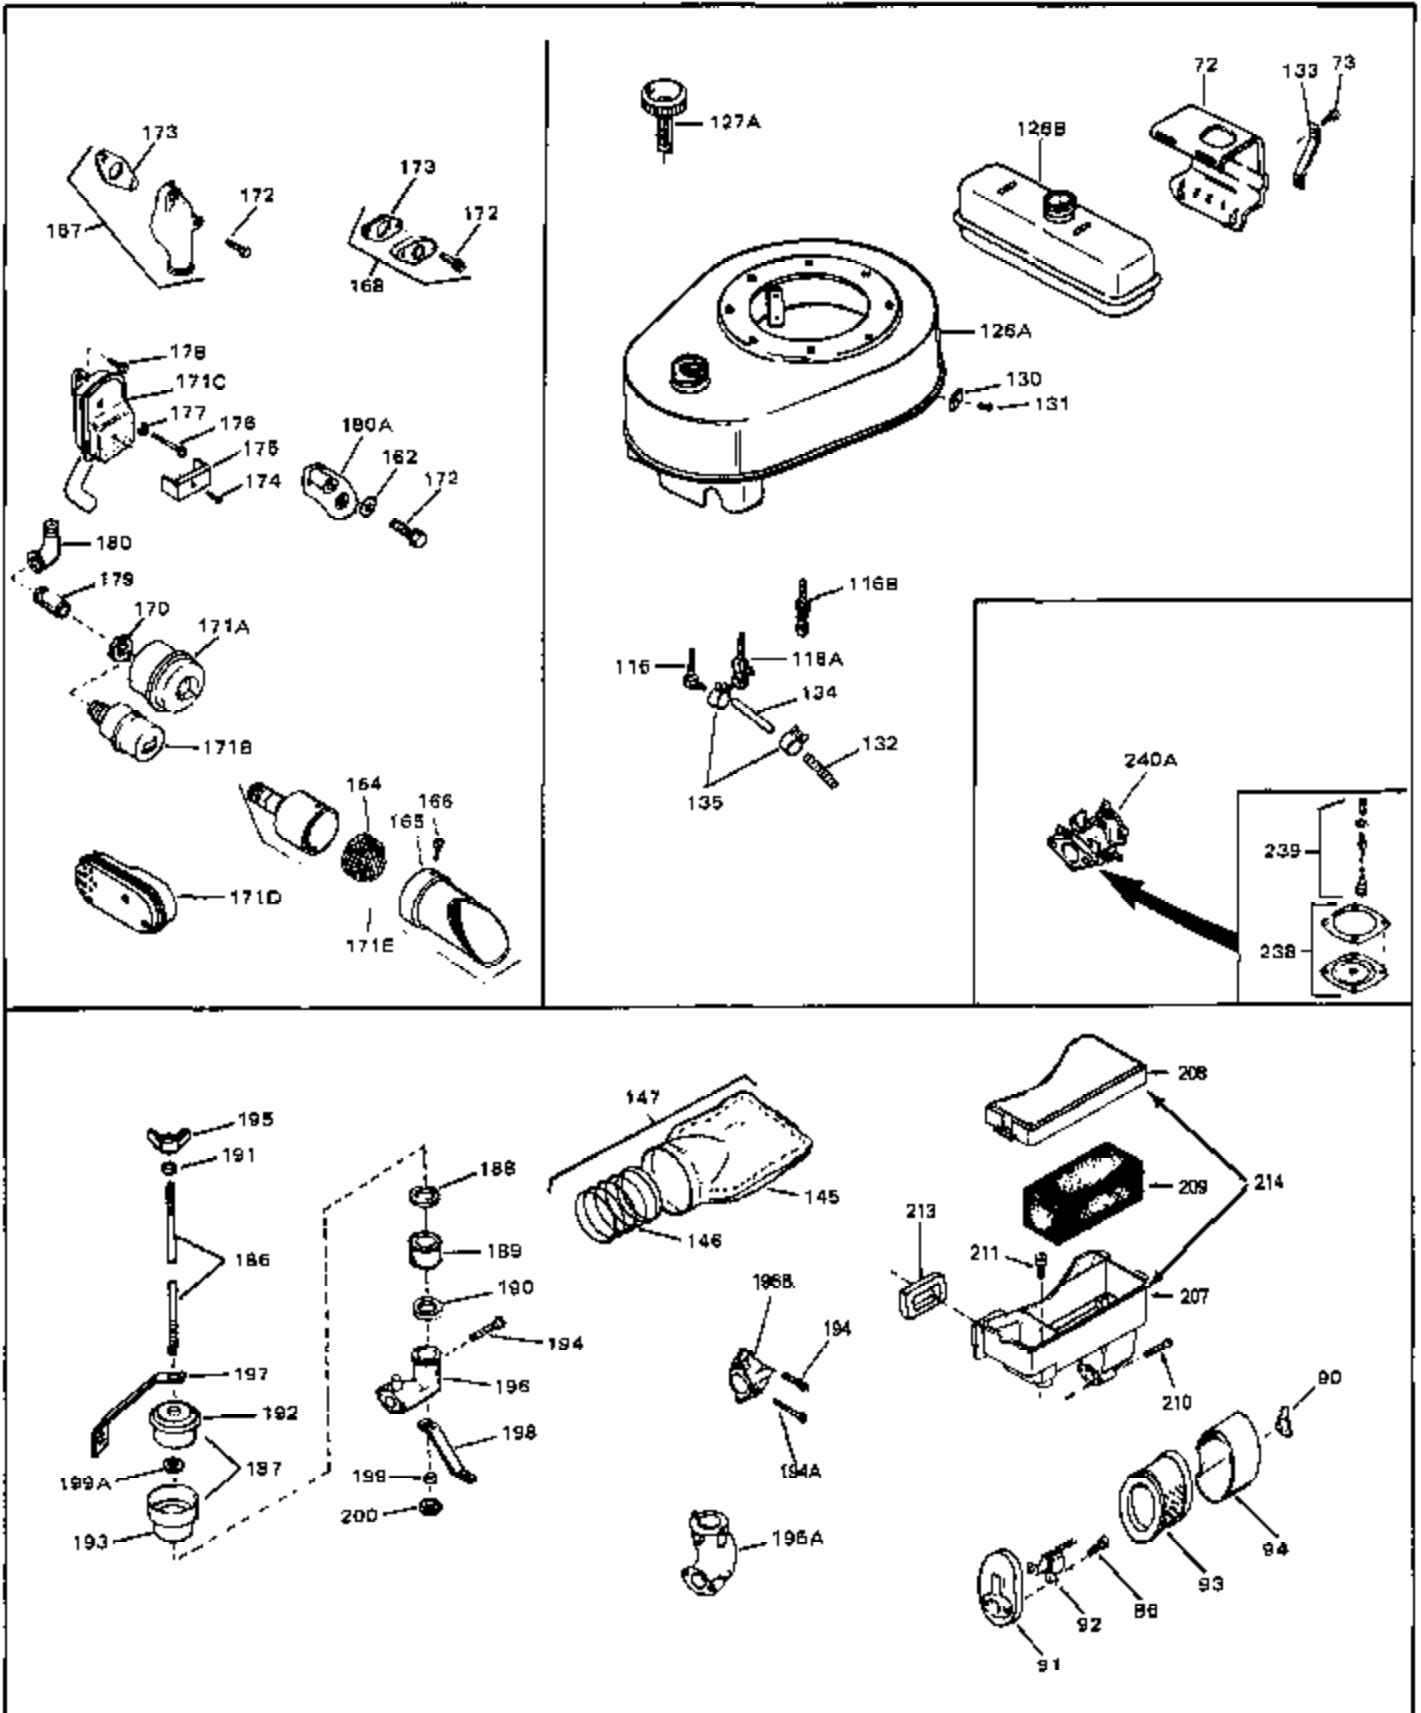

Ref #	Part Number	Qty	Description
	72 31572	0	Strap, Fuel tank
	73 650556	0	Screw
	73 792028	0	Screw, Hex hd. Sems, 5/16-18 x 7/8
	86 28820	0	Screw
116B	28837	0	Strainer & Fitting
116	28584	0	Strainer & Elbow
116A	29683	0	Strainer & Shut-off
130	28511	0	Plate, Securing
131	29747A	0	Screw
132	28819	0	Spring, Fuel line
133	31613	0	Brace, Fuel tank
134	29774	0	Line, Fuel (Braided 8.25")
134	30705	0	Line, Fuel (Braided 16")
134	30962	0	Line, Fuel (Braided 32")
134	30965	0	Line, Fuel (Braided 48")
135	26460	0	Clamp, Fuel line
145	31668	0	Bag, Pre-cleaner
146	31667	0	Spring, Pre-cleaner bag
147	730512	0	Kit, Pre-cleaner
162	8274	0	Lockwasher
164	33323	0	Screen, Muffler
165	33700	0	Cover & Tube, Muffler
166	650578	0	Screw
167	31288	0	Muffler Adapter Kit
168	730130	0	Muffler Adapter Kit
170	28443	0	Nut, Conduit (1/8" thick)
170	32862	0	Nut, Conduit (1/4" thick)
171E	391026	0	Muffler
172	30196	0	Screw
172	6021A	0	Screw, Hex flange hd., 5/16-18 x 1-1/2
172	650689	0	Screw
172	650695A	0	Screw, Hex flange hd., 5/16-18 x 2-1/4
172	650696	0	Screw, Hex hd., 5/16-18 x 2-3/4
172	650697A	0	Screw, Hex flange hd., 5/16-18 x 2-1/2
173	27930	0	Gasket, Exhaust
179	30244	0	Nipple, Exhaust pipe (2-1/2")
179	32332	0	Nipple, Exhaust pipe (2")
179	32454	0	Nipple, Exhaust pipe (1-3/8")
180	29574	0	Elbow, Exhaust (90°)
180	30209	0	Elbow, Exhaust (45°)