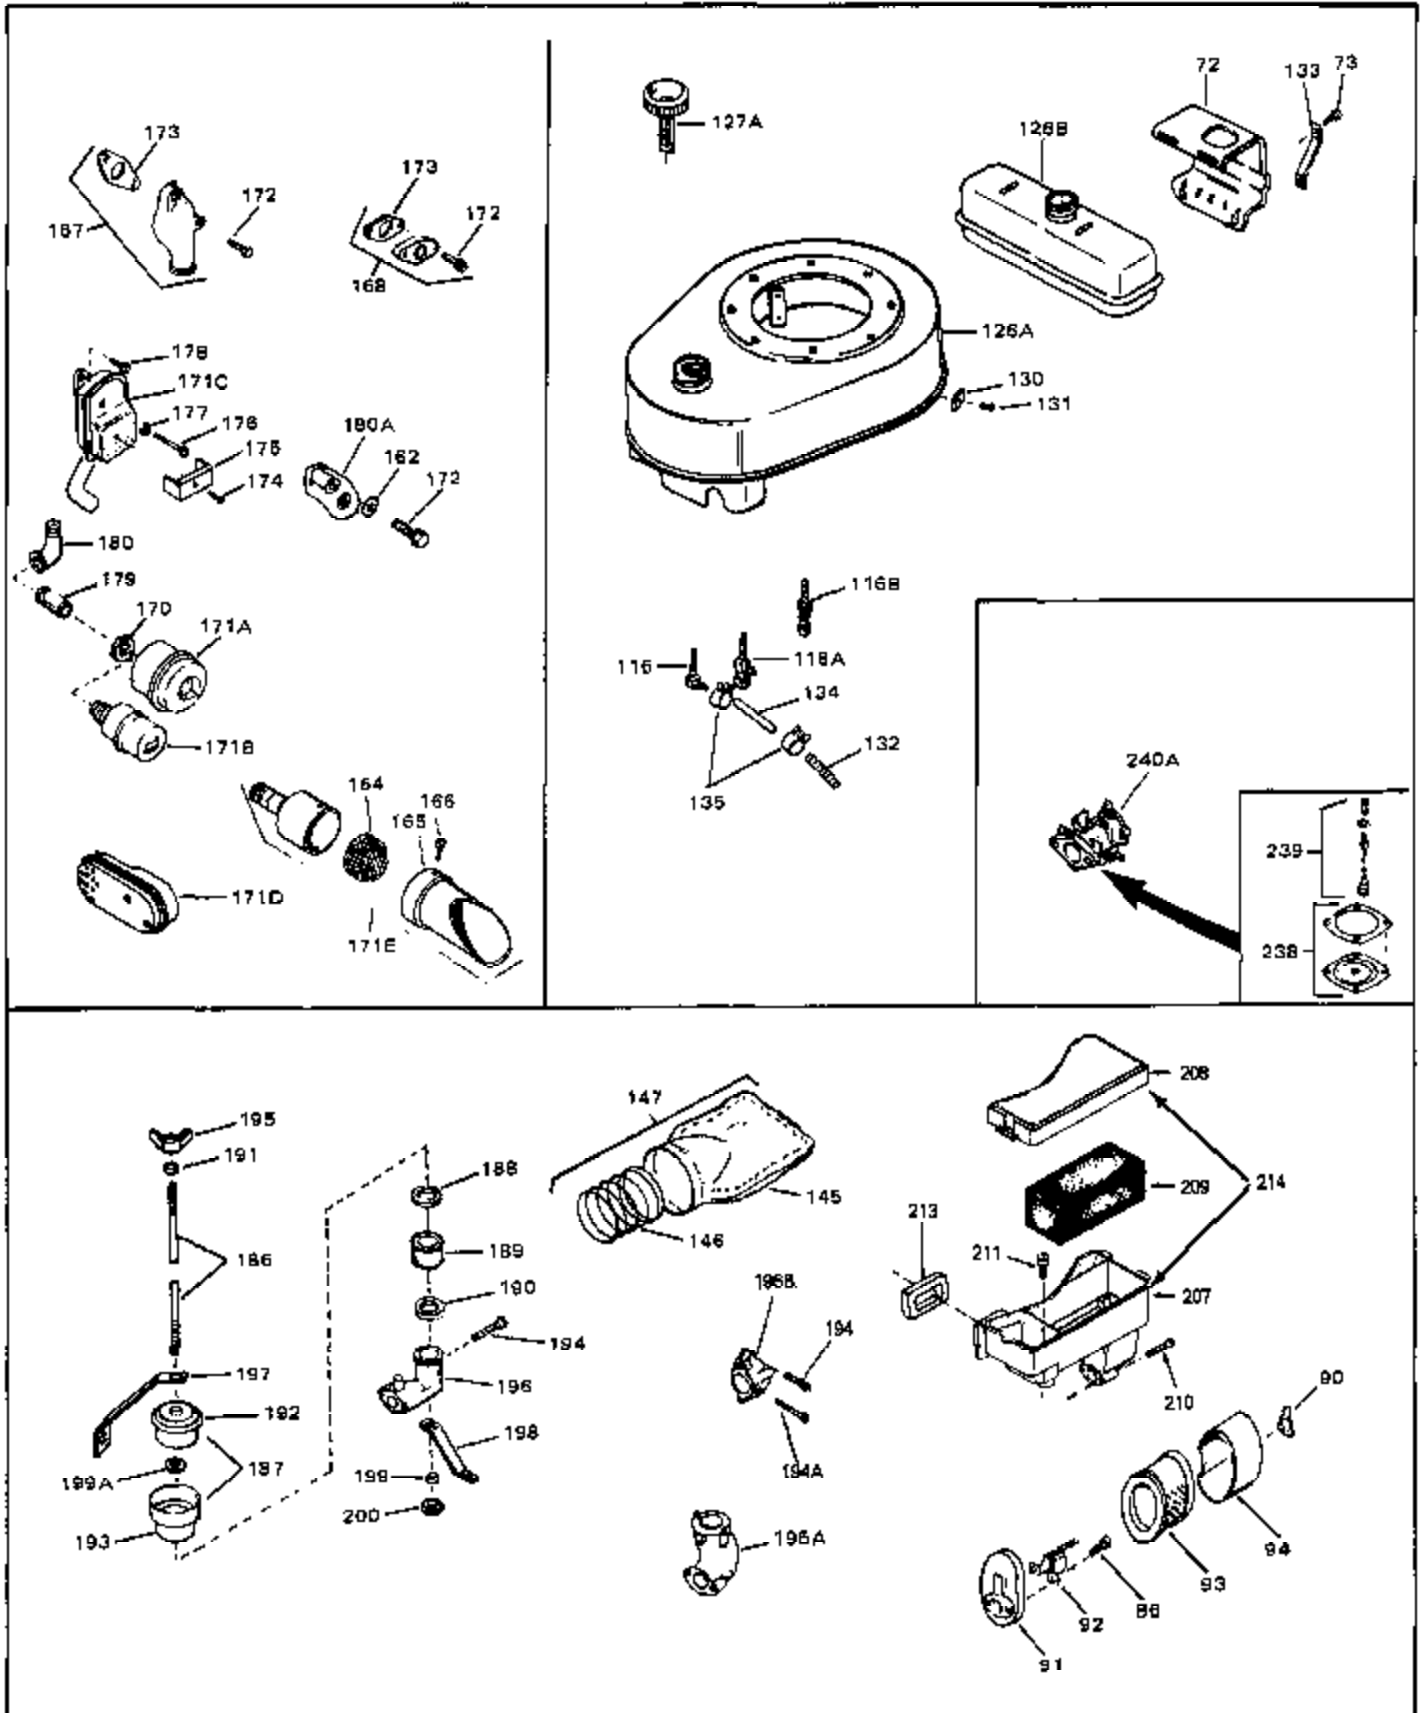

Engine Parts List #3

Ref #	Part Number	Qty	Description
72	31572	0	Strap, Fuel tank
73	650556	0	Screw
73	792028	0	Screw, Hex hd. Sems, 5/16-18 x 7/8
86	28820	0	Screw
90	650513	0	Nut, Wing
91	33266	0	Bracket, Air cleaner
92	33267	0	Bracket, Air cleaner
93	33268	0	Element, Air cleaner
94	33269A	0	Cover, Air cleaner
116B	28837	0	Strainer & Fitting
116	28584	0	Strainer & Elbow
116A	29683	0	Strainer & Shut-off
130	28511	0	Plate, Securing
131	29747A	0	Screw
132	28819	0	Spring, Fuel line
133	31613	0	Brace, Fuel tank
134	29774	0	Line, Fuel (Braided 8.25")
134	30705	0	Line, Fuel (Braided 16")
134	30962	0	Line, Fuel (Braided 32")
134	30965	0	Line, Fuel (Braided 48")
135	26460	0	Clamp, Fuel line
145	31668	0	Bag, Pre-cleaner
146	31667	0	Spring, Pre-cleaner bag
147	730512	0	Kit, Pre-cleaner
162	8274	0	Lockwasher
164	33323	0	Screen, Muffler
165	33700	0	Cover & Tube, Muffler
166	650578	0	Screw
167	31288	0	Muffler Adapter Kit
168	730130	0	Muffler Adapter Kit
170	28443	0	Nut, Conduit (1/8" thick)
170	32862	0	Nut, Conduit (1/4" thick)
171E	391026	0	Muffler
172	30196	0	Screw
172	6021A	0	Screw, Hex flange hd., 5/16-18 x 1-1/2
172	650689	0	Screw
172	650695A	0	Screw, Hex flange hd., 5/16-18 x 2-1/4
172	650696	0	Screw, Hex hd., 5/16-18 x 2-3/4
172	650697A	0	Screw, Hex flange hd., 5/16-18 x 2-1/2
173	27930	0	Gasket, Exhaust
179	30244	0	Nipple, Exhaust pipe (2-1/2")
179	32332	0	Nipple, Exhaust pipe (2")
179	32454	0	Nipple, Exhaust pipe (1-3/8")
180	29574	0	Elbow, Exhaust (90°)
180	30209	0	Elbow, Exhaust (45°)